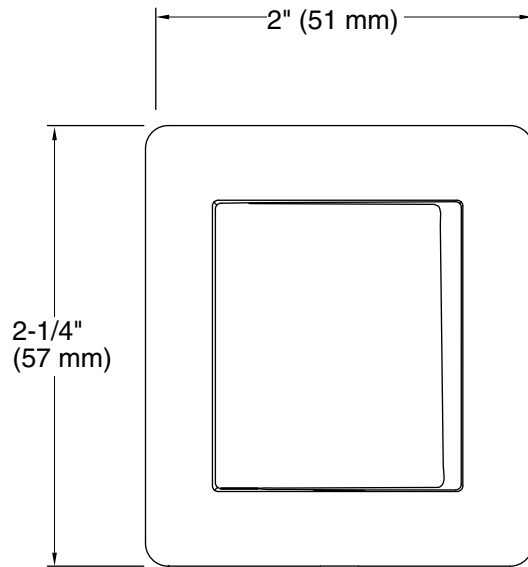

Features

- Unique side opening for handshower.
- Coordinates with other products in the Awaken collection.

Material

- Metal construction.
- KOHLER finishes resist corrosion and tarnishing.

Installation

- Wall-mount.

Color tiles intended for reference only.

Color	Code	Description
	CP	Polished Chrome
	BN	Vibrant® Brushed Nickel
	2BZ	Oil-Rubbed Bronze

Technical Information

All product dimensions are nominal.

Material: Metal