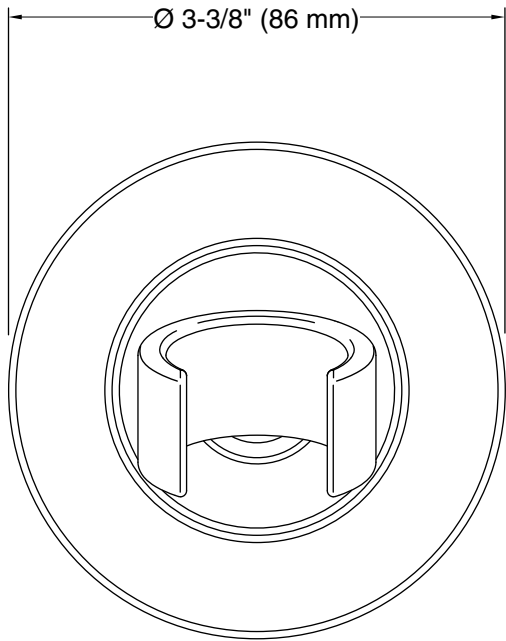

Features

- Bracket pivots and rotates to position handshower at desired angle.
- Coordinates with Purist® and Stillness® faucets and accessories.

Material

- Brass construction.
- KOHLER finishes resist corrosion and tarnishing.

Technical Information

All product dimensions are nominal.

Material: Brass

Notes

Install this product according to the installation guide.