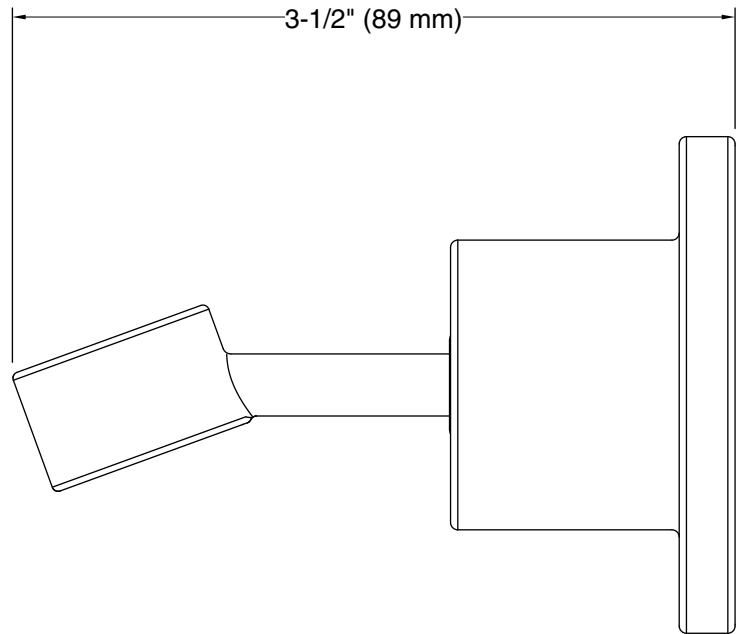

Features

- Bracket pivots and rotates to position handshower at desired angle.
- Coordinates with Purist® and Stillness® faucets and accessories.

Material

- Brass construction.
- KOHLER finishes resist corrosion and tarnishing.

Technical Information

All product dimensions are nominal.

Material: Brass

Notes

Install this product according to the installation guide.