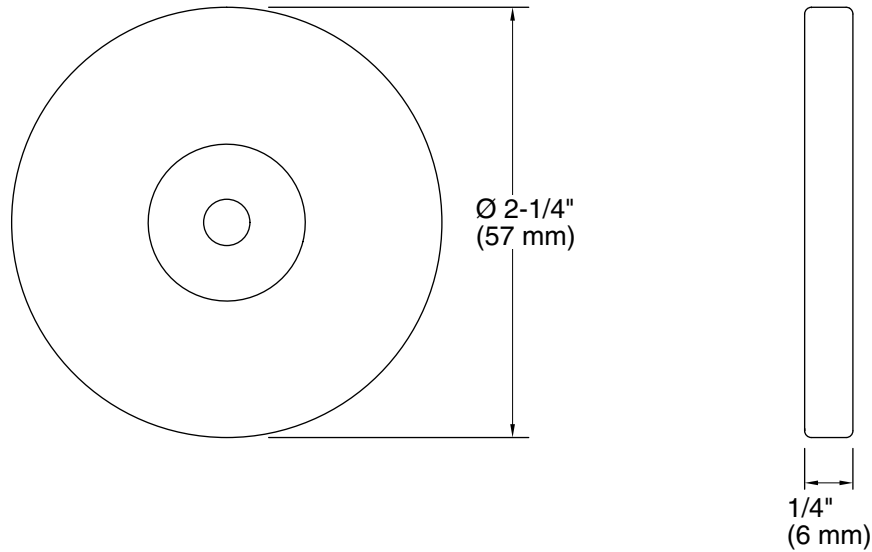

Technical Information

All product dimensions are nominal.

Installation Type: Wall-mount

Material: Brass

Notes

Install this product according to the installation guide.