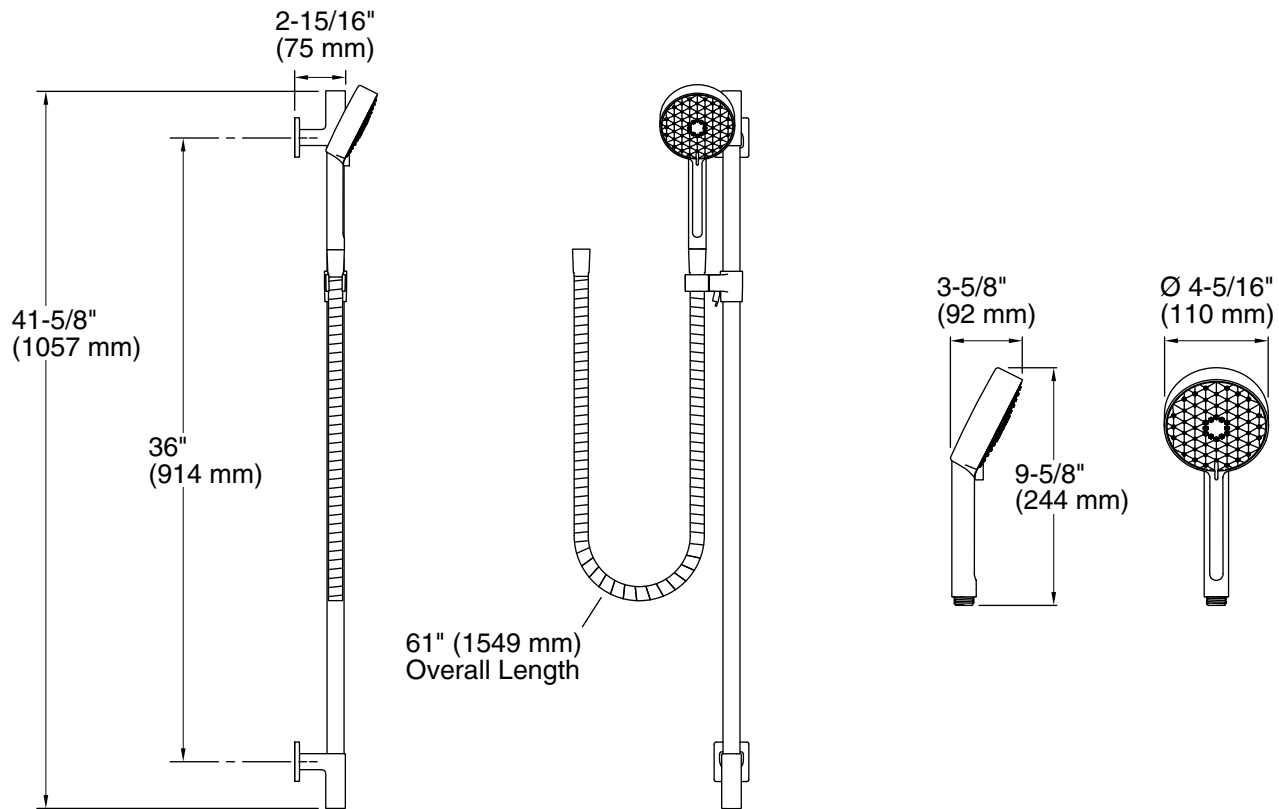

Features

- The Awaken handshower features a contemporary design.
- Three spray functions and ADA non-positive shut off.
- Thumb tab allows for a smooth transition between sprays.
- MasterClean™ sprayface is easy-to-clean.
- 36-inch metal slidebar.
- Includes 60-inch MasterShower metal hose.

Optional Products/Accessories

- K-98350 wall-mount supply elbow
- K-98351 wall-mount supply elbow with check valve

ADA OBC

Codes/Standards

ASME A112.18.1/CSA B125.1
DOE - Energy Policy Act 1992
EPA WaterSense®
ADA
ICC/ANSI A117.1
OBC

Technical Information

All product dimensions are nominal.

Handshower:

Rated maximum flow: 2 gal/min (7.6 l/min)

Notes

Install this product according to the installation guide.

Plumbing codes require approved backflow prevention devices to be installed in-line to handshowers. Please consult with local plumbing officials.