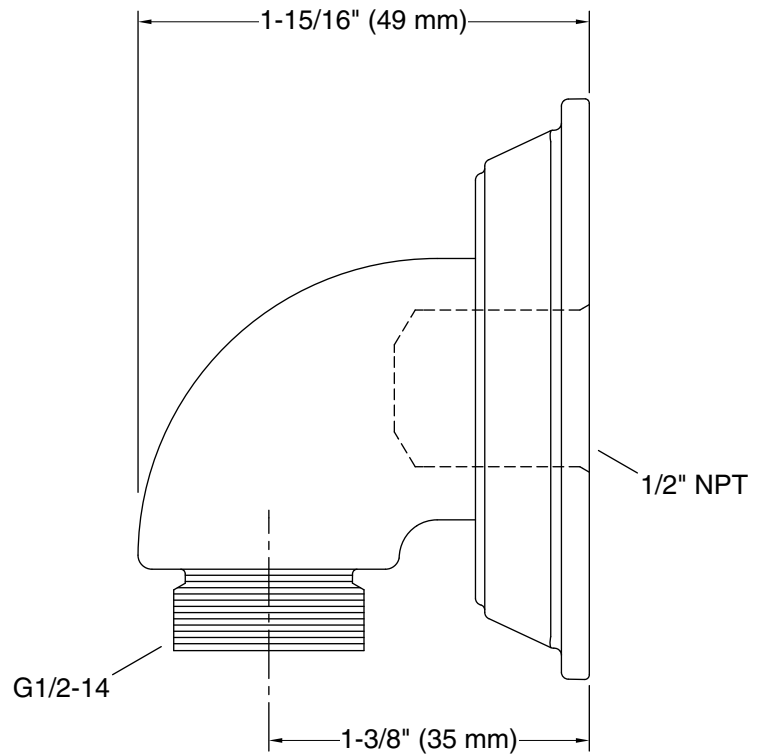

Technical Information

All product dimensions are nominal.

Notes

Install this product according to the installation instructions.