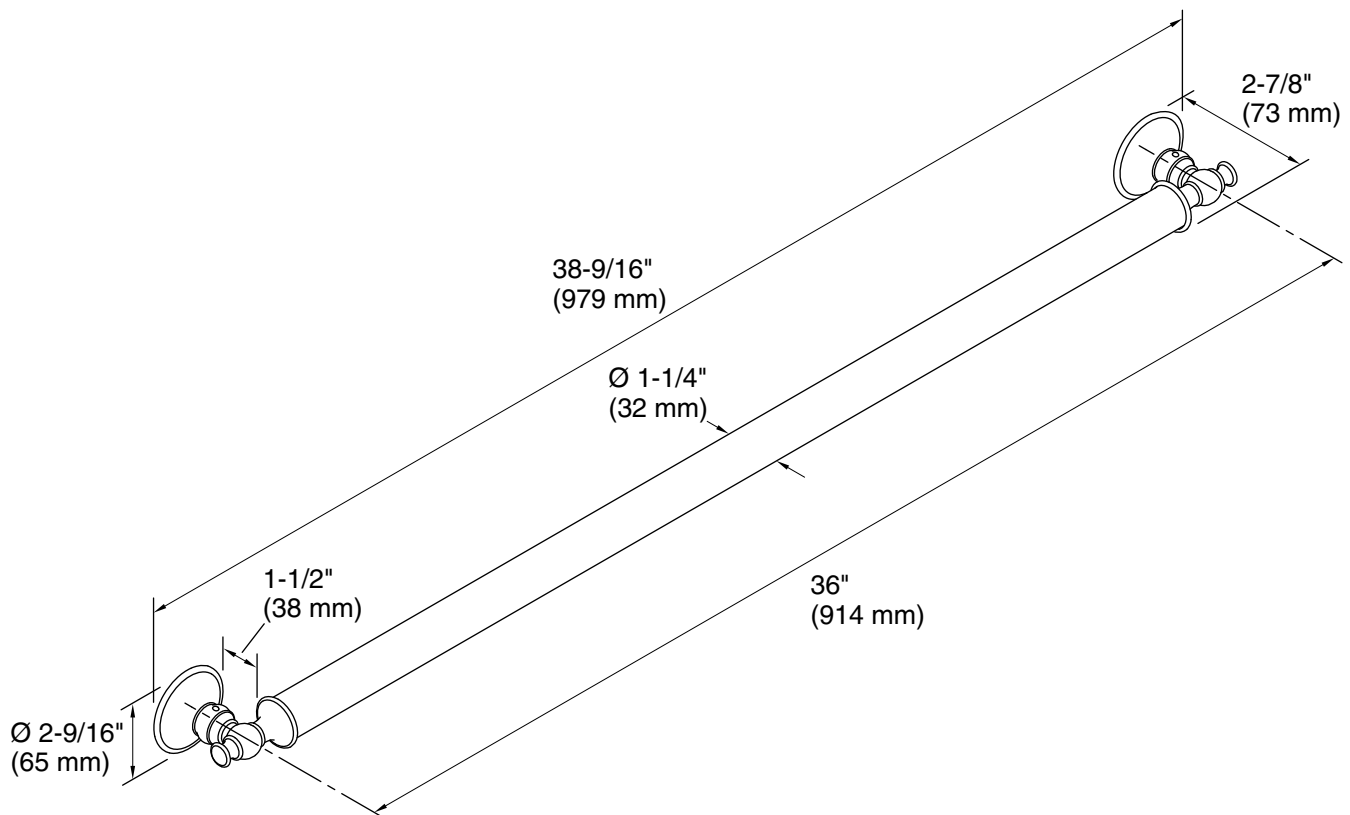

Technical Information

All product dimensions are nominal.

Material: Metal

Notes

Measure your actual product for roughing-in details.

WARNING: Risk of personal injury. The wall plates on the grab bar must be mounted to a brace between the wall studs. This will ensure that the weight of the user is adequately supported.