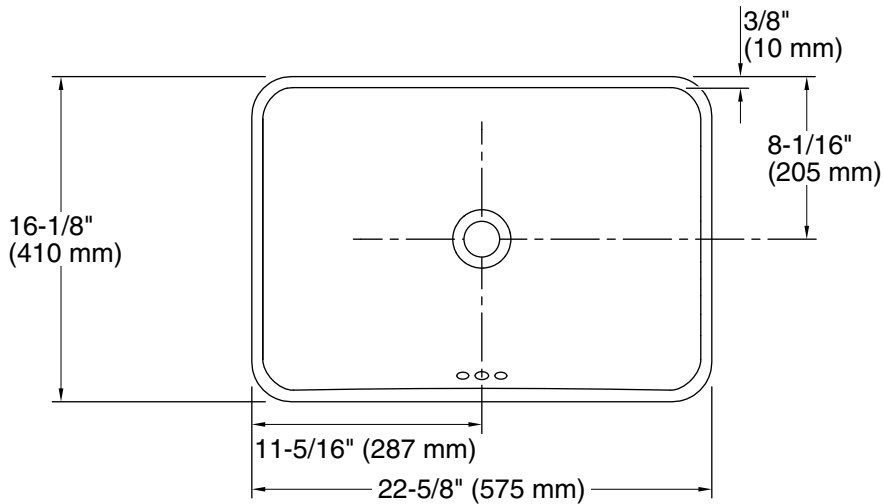

Vox® Rectangle

Rectangle Vessel Without Faucet Deck
K-5373

Features

- No faucet holes; requires wall- or counter-mount faucet.

Material

- Vitreous china.

Installation

- Drop-in or vessel.

Color	Code	Description
-------	------	-------------

	0	White
--	---	-------

Technical Information

All product dimensions are nominal.

- Bowl configuration: Single
- Installation: Vessel
- Bowl area (Only):
 - Length: 21-7/8" (556 mm)
 - Width: 15-3/8" (391 mm)
 - Bowl depth: 5" (127 mm)
 - Water depth: 3-1/4" (83 mm)
- Template: 1245920-7, required, included