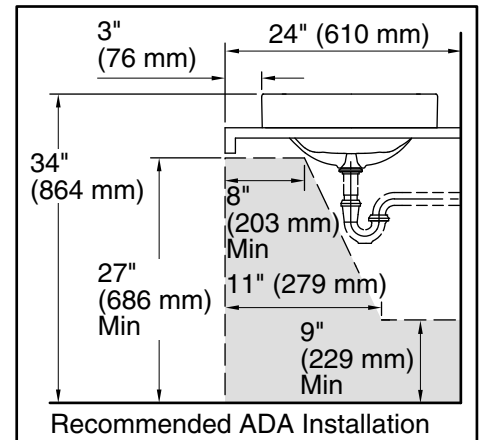

Vox® Rectangle

Rectangle Vessel Without Faucet Deck
K-5373

Features

- No faucet holes; requires wall- or counter-mount faucet.

Material

- Vitreous china.

Installation

- Drop-in or vessel.

Color	Code	Description
-------	------	-------------

	0	White
--	---	-------

Technical Information

All product dimensions are nominal.

- Bowl configuration: Single
- Installation: Vessel
- Bowl area (Only):
 - Length: 21-7/8" (556 mm)
 - Width: 15-3/8" (391 mm)
 - Bowl depth: 5" (127 mm)
 - Water depth: 3-1/4" (83 mm)
- Template: 1245920-7, required, included