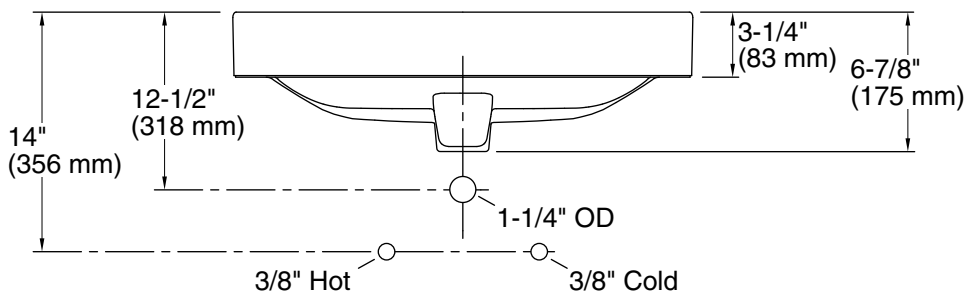

Vox® Rectangle

Rectangle Vessel Without Faucet Deck
K-5373

Features

- No faucet holes; requires wall- or counter-mount faucet.

Material

- Vitreous china.

Installation

- Drop-in or vessel.

Color	Code	Description
-------	------	-------------

	0	White
--	---	-------

Technical Information

All product dimensions are nominal.

- Bowl configuration: Single
- Installation: Vessel
- Bowl area (Only):
 - Length: 21-7/8" (556 mm)
 - Width: 15-3/8" (391 mm)
 - Bowl depth: 5" (127 mm)
 - Water depth: 3-1/4" (83 mm)
- Template: 1245920-7, required, included