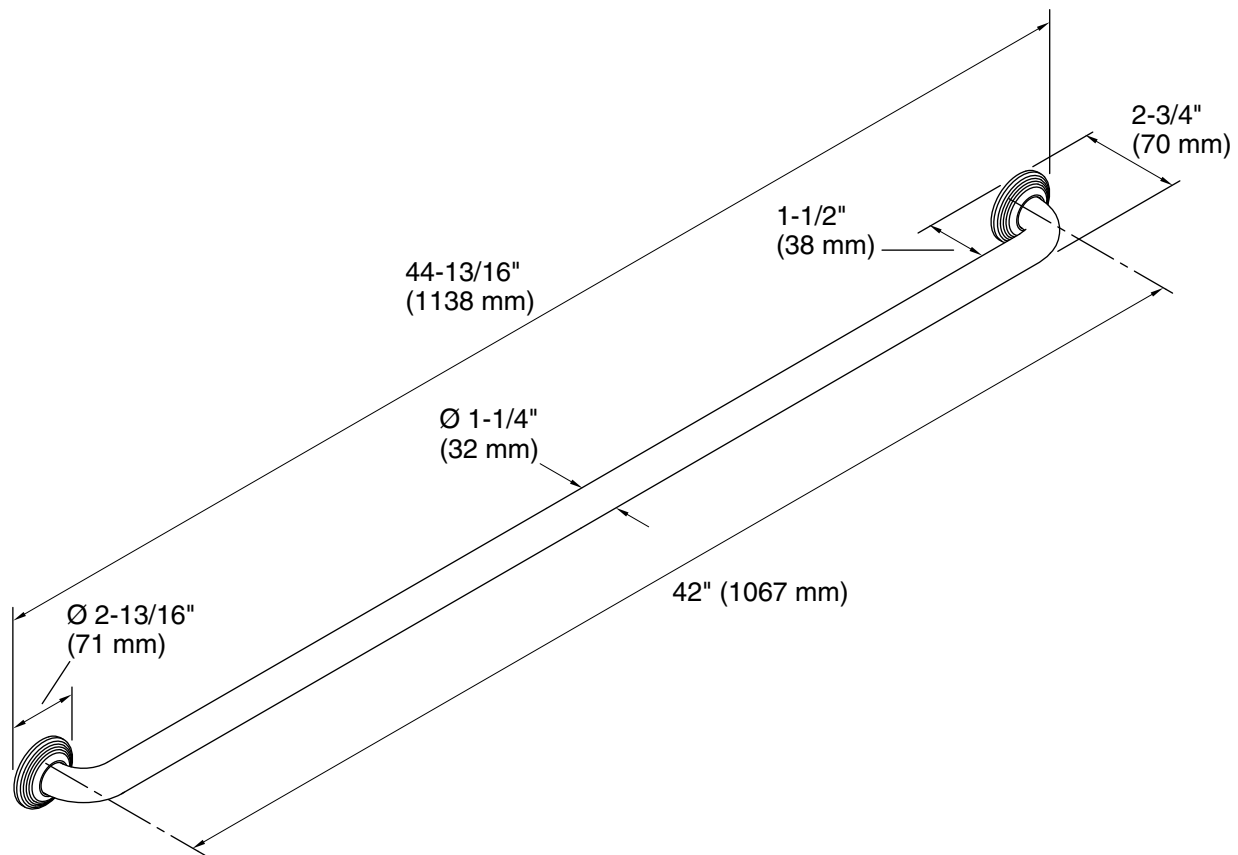

Technical Information

All product dimensions are nominal.

Material: Metal

Notes

Measure your actual product for roughing-in details.

WARNING: Risk of personal injury. The wall plates on the grab bar must be mounted to a brace between the wall studs. This will ensure that the weight of the user is adequately supported.