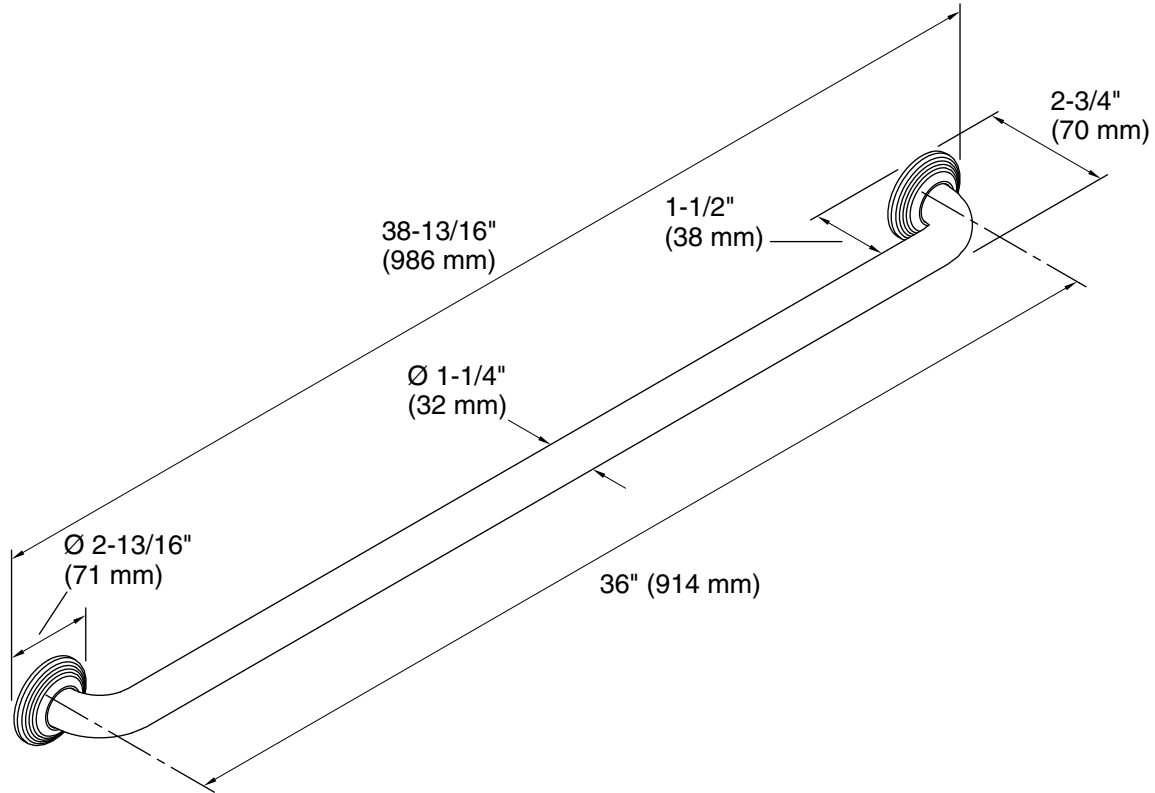

Technical Information

All product dimensions are nominal.

Material: Metal

Notes

Measure your actual product for roughing-in details.

WARNING: Risk of personal injury. The wall plates on the grab bar must be mounted to a brace between the wall studs. This will ensure that the weight of the user is adequately supported.