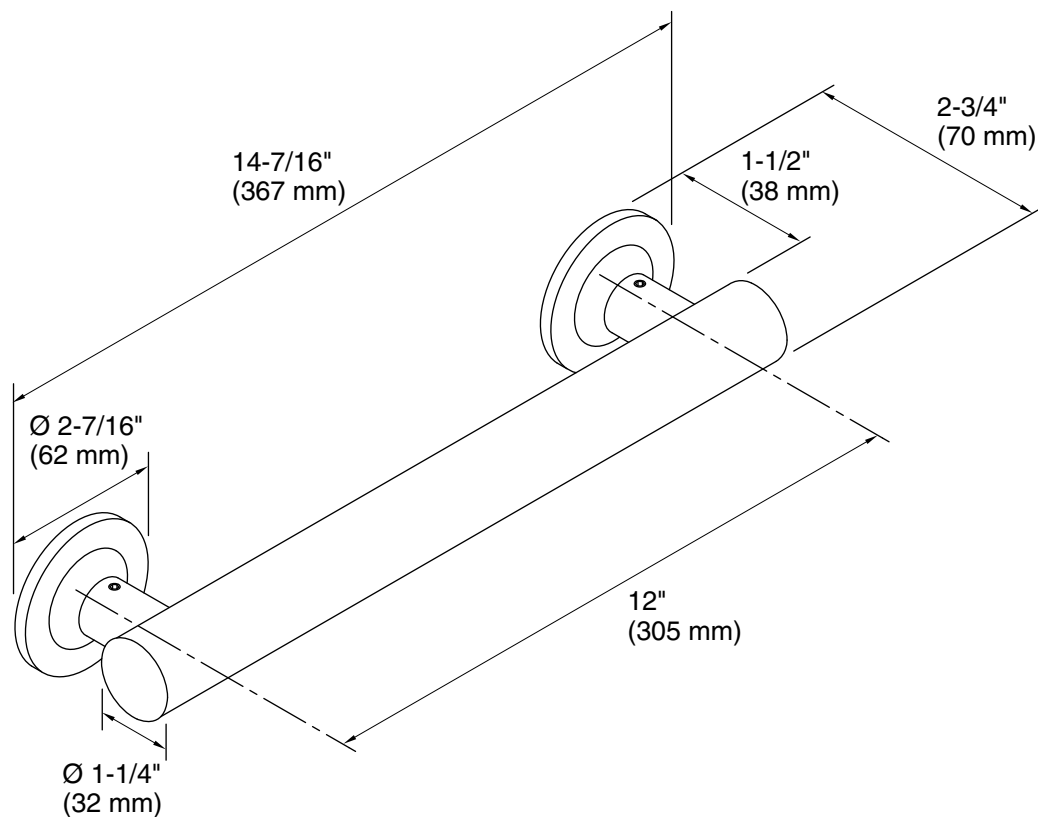

Technical Information

All product dimensions are nominal.

Material: Metal

Notes

Measure your actual product for roughing-in details.

WARNING: Risk of personal injury. The wall plates on the grab bar must be mounted to a brace between the wall studs. This will ensure that the weight of the user is adequately supported.