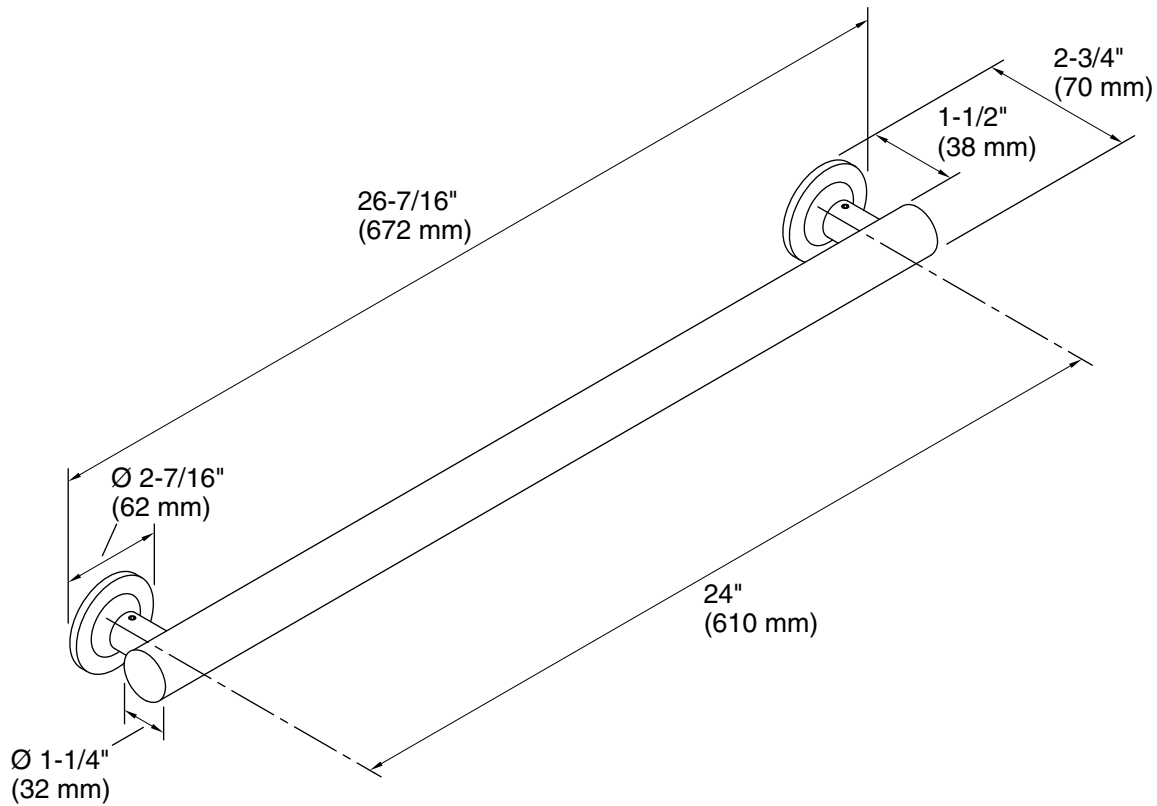

Technical Information

All product dimensions are nominal.

Material: Metal

Notes

Measure your actual product for roughing-in details.

WARNING: Risk of personal injury. The wall plates on the grab bar must be mounted to a brace between the wall studs. This will ensure that the weight of the user is adequately supported.