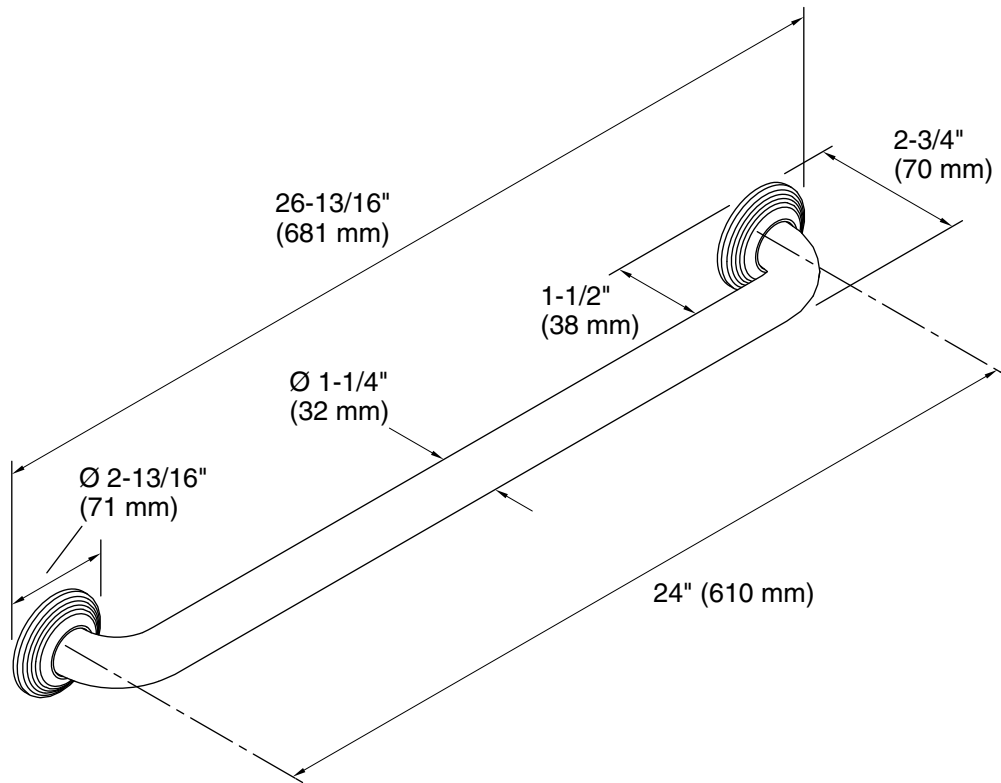

Technical Information

All product dimensions are nominal.

Material: Metal

Notes

Measure your actual product for roughing-in details.

WARNING: Risk of personal injury. The wall plates on the grab bar must be mounted to a brace between the wall studs. This will ensure that the weight of the user is adequately supported.