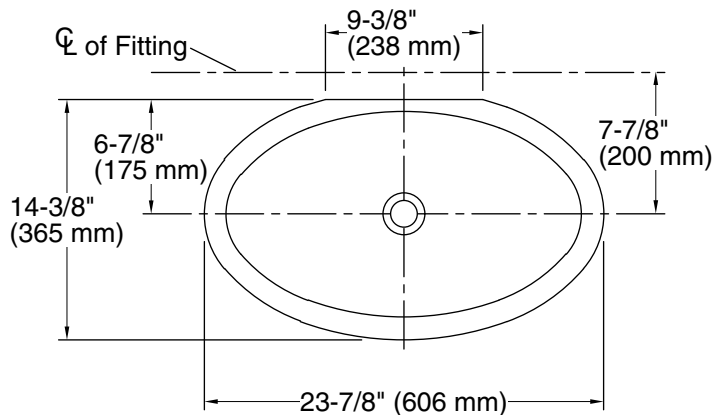

Note: Waterproof unprotected overhang area on the underside of wood counter.