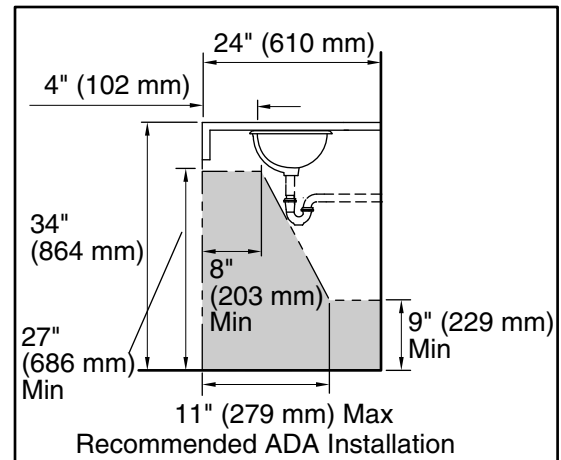

### Technical Information

All product dimensions are nominal.

- Bowl configuration: Single
- Installation: Under-mount
- Bowl area (Only): Length: 21" (533 mm)  
Width: 12" (305 mm)  
Water depth: 4-7/8" (124 mm)
- Drain hole: 1-3/4" (44 mm)
- Template: 1046699-7, required, not included