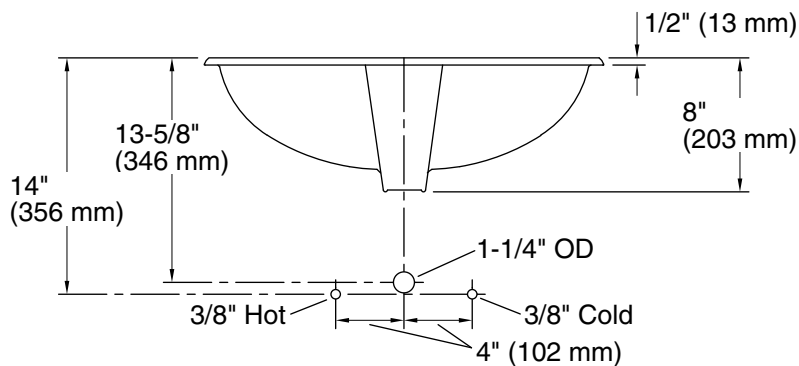

Note: Waterproof unprotected overhang area on the underside of wood counter.