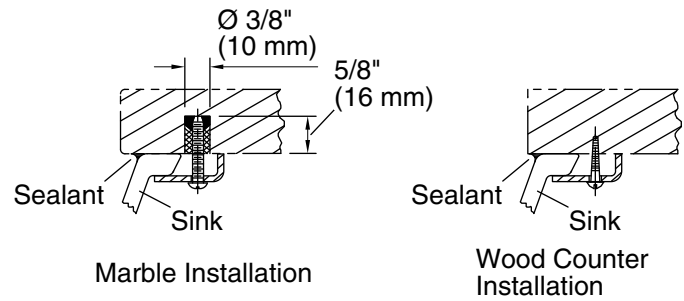

Note: Waterproof unprotected overhang area on the underside of wood counter.