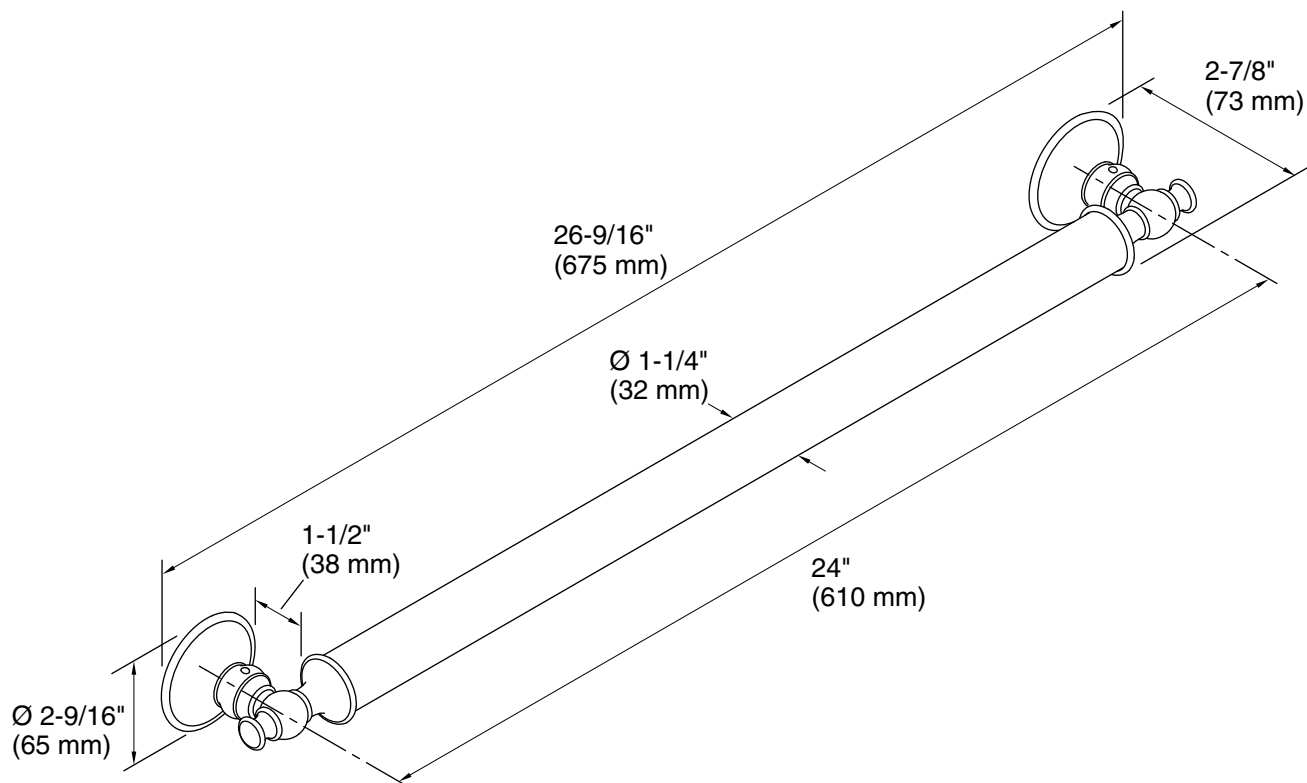

Technical Information

All product dimensions are nominal.

Material: Metal

Notes

Measure your actual product for roughing-in details.

WARNING: Risk of personal injury. The wall plates on the grab bar must be mounted to a brace between the wall studs. This will ensure that the weight of the user is adequately supported.