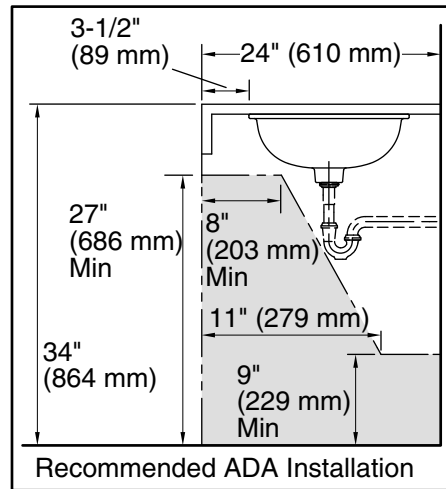

Technical Information

All product dimensions are nominal.

- Bowl configuration: Single
- Installation: Under-mount
- Bowl area (Only): Diameter: 13-3/4" (349 mm)
  Water depth: 5" (127 mm)
- Drain hole: 1-3/4" (44 mm)
- Template: 1035896-7, required, not included

Notes

Install this product according to the installation instructions.

NOTICE: Countertop manufacturer or cutter must use the current product template available at www.kohler.com, or by calling 1-800-4KOHLER. Kohler Co. is not responsible for cutout errors when the incorrect cutout template is used.

ADA, CSA B651 compliant when installed to the specific requirements of these regulations.