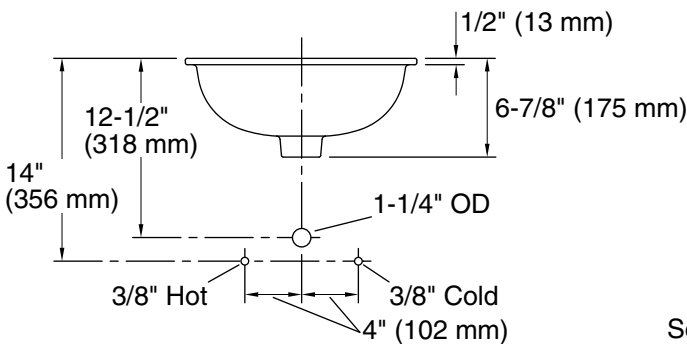

Wood Counter Installation

Standard Installation