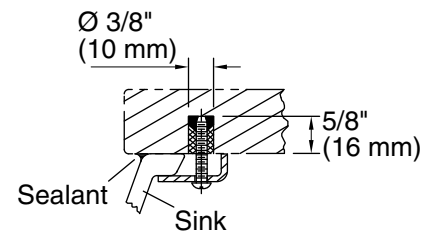

Recommended ADA Installation

Marble Installation

Technical Information

All product dimensions are nominal.

- Bowl configuration: Single
- Installation: Under-mount
- Bowl area (Only): Diameter: 13-3/4" (349 mm)
  Water depth: 5" (127 mm)
- Drain hole: 1-3/4" (44 mm)
- Template: 1035896-7, required, not included

Notes

Install this product according to the installation instructions.

NOTICE: Countertop manufacturer or cutter must use the current product template available at www.kohler.com, or by calling 1-800-4KOHLER. Kohler Co. is not responsible for cutout errors when the incorrect cutout template is used.

ADA, CSA B651 compliant when installed to the specific requirements of these regulations.