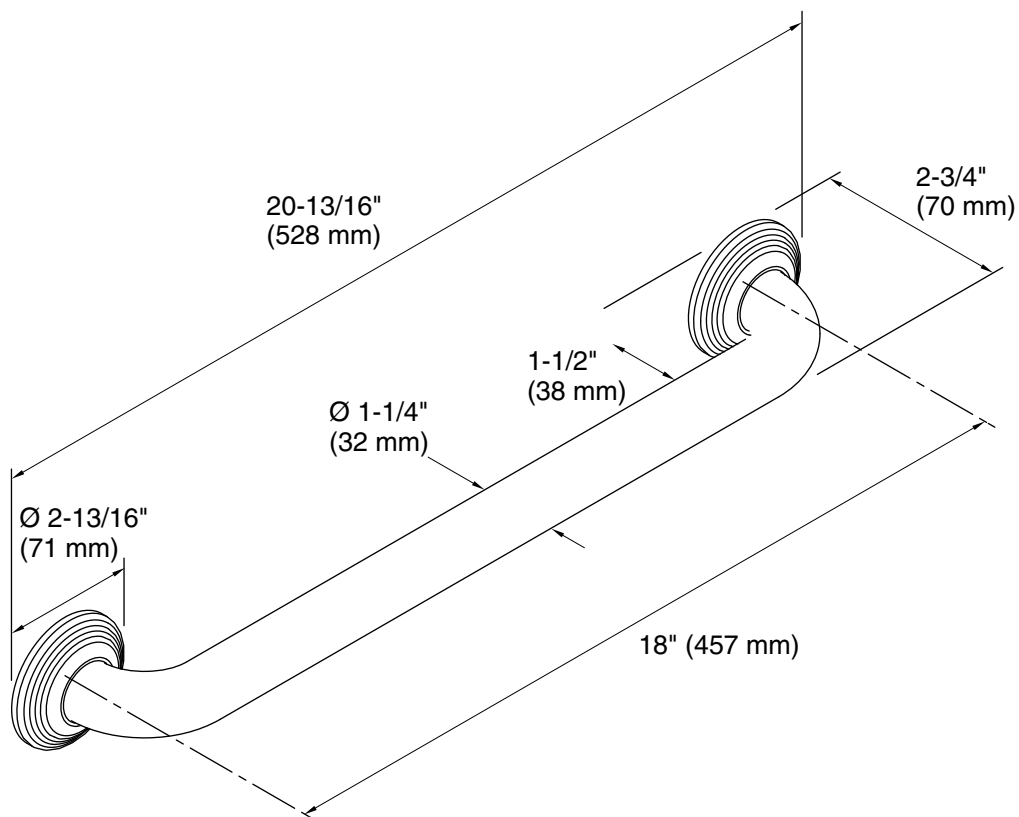

Technical Information

All product dimensions are nominal.

Material: Metal

Notes

Measure your actual product for roughing-in details.

WARNING: Risk of personal injury. The wall plates on the grab bar must be mounted to a brace between the wall studs. This will ensure that the weight of the user is adequately supported.