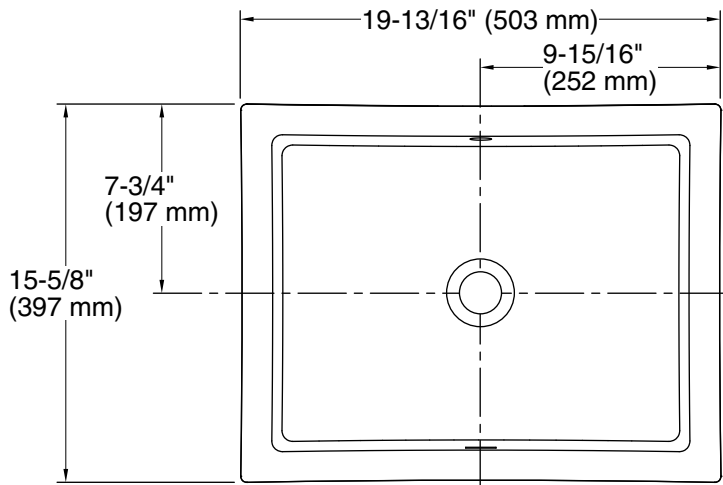

Verticyl® Rectangle

Under-mount Bathroom Sink

K-2882

Features

- Geometric rectangular basin with vertical sides.
- Overflow drain.
- No faucet holes; requires wall- or counter-mount faucet.

Material

- Vitreous china.

Technical Information

All product dimensions are nominal.

Bowl configuration:	Single
Installation:	Under-mount
Bowl area (Only):	Length: 17-1/4" (438 mm) Width: 13" (330 mm) Water depth: 3-1/8" (79 mm)
Drain hole:	1-3/4" (44 mm)
Template:	1109226-7, required, not included