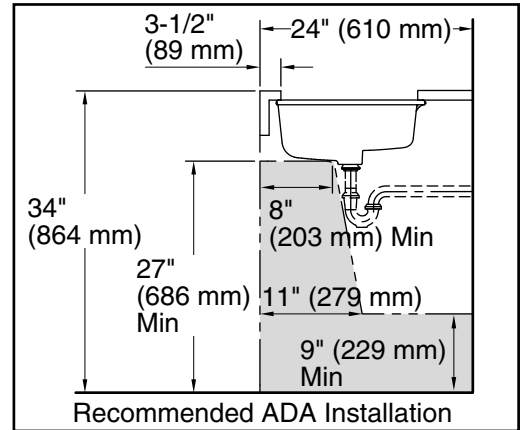

Verticyl® Rectangle

Under-mount Bathroom Sink

K-2882

Features

- Geometric rectangular basin with vertical sides.
- Overflow drain.
- No faucet holes; requires wall- or counter-mount faucet.

Material

- Vitreous china.

Technical Information

All product dimensions are nominal.

Bowl configuration:	Single
Installation:	Under-mount
Bowl area (Only):	Length: 17-1/4" (438 mm) Width: 13" (330 mm) Water depth: 3-1/8" (79 mm)
Drain hole:	1-3/4" (44 mm)
Template:	1109226-7, required, not included