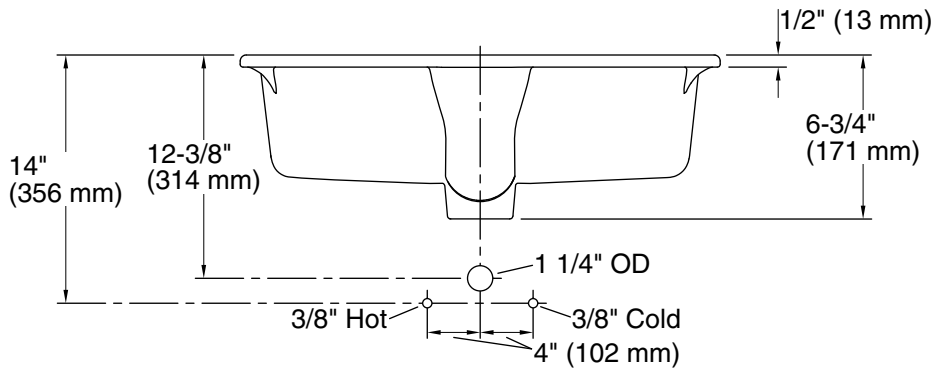

Verticyl® Rectangle

Under-mount Bathroom Sink

K-2882

Features

- Geometric rectangular basin with vertical sides.
- Overflow drain.
- No faucet holes; requires wall- or counter-mount faucet.

Material

- Vitreous china.

Technical Information

All product dimensions are nominal.

Bowl configuration:	Single
Installation:	Under-mount
Bowl area (Only):	Length: 17-1/4" (438 mm) Width: 13" (330 mm) Water depth: 3-1/8" (79 mm)
Drain hole:	1-3/4" (44 mm)
Template:	1109226-7, required, not included