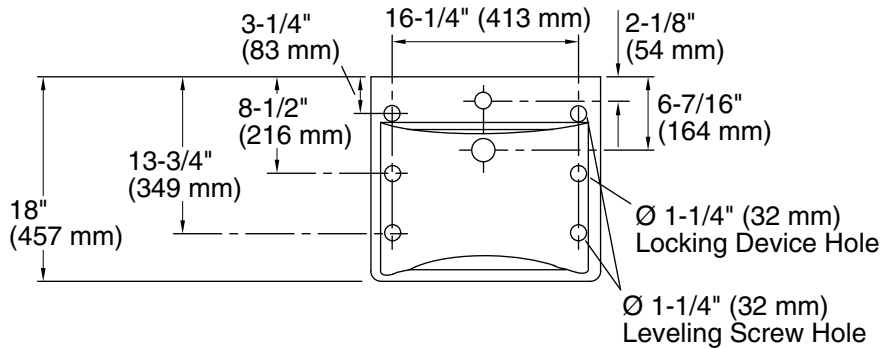

Available Colors/Finishes

Color tiles intended for reference only.

Color	Code	Description
	0	White
	96	Biscuit
	47	Almond
	7	Black Black™

Technical Information

All product dimensions are nominal.

Bowl configuration: Single
Installation: Wall-mount
Bowl area (Only): Length: 18" (457 mm)
Width: 13" (330 mm)
With overflow: Yes
Water depth: 4-7/8" (124 mm)

Number of deck holes: 1
Faucet hole(s): 1-3/8" (35 mm)
Drain hole: 1-3/4" (44 mm)

Notes

Install this product according to the installation instructions.

ADA, OBC, CSA B651 compliant when installed to the specific requirements of these regulations.