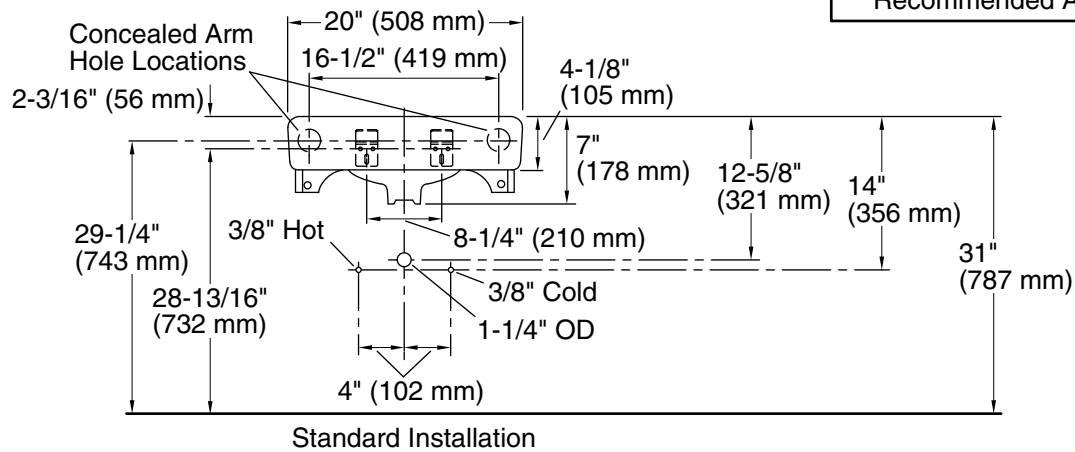

Features

- Made from premium materials that withstand high-volume usage.
- Constructed of vitreous china.
- 20"L x 18"W.
- Wall-mount installation.
- Faucet not included.
- Drilled for concealed arm carrier.

Available Colors/Finishes

Color tiles intended for reference only.

Color	Code	Description
	0	White
	96	Biscuit
	47	Almond
	7	Black Black™

Technical Information

All product dimensions are nominal.

Bowl configuration: Single
Installation: Wall-mount
Bowl area (Only): Length: 18" (457 mm)
Width: 13" (330 mm)
With overflow: Yes
Water depth: 4-7/8" (124 mm)

Number of deck holes: 1
Faucet hole(s): 1-3/8" (35 mm)
Drain hole: 1-3/4" (44 mm)

Notes

Install this product according to the installation instructions.

ADA, OBC, CSA B651 compliant when installed to the specific requirements of these regulations.