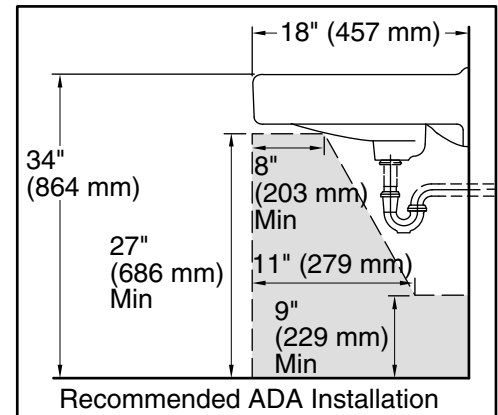

Features

- Made from premium materials that withstand high-volume usage.
- Constructed of vitreous china.
- 20"L x 18"W.
- Wall-mount installation.
- Faucet not included.
- Drilled for concealed arm carrier.

Available Colors/Finishes

Color tiles intended for reference only.

Color	Code	Description
	0	White
	96	Biscuit
	47	Almond
	7	Black Black™

Technical Information

All product dimensions are nominal.

Bowl configuration: Single
Installation: Wall-mount
Bowl area (Only): Length: 18" (457 mm)
Width: 13" (330 mm)
With overflow: Yes
Water depth: 4-7/8" (124 mm)

Number of deck holes: 1
Faucet hole(s): 1-3/8" (35 mm)
Drain hole: 1-3/4" (44 mm)

Notes

Install this product according to the installation instructions.

ADA, OBC, CSA B651 compliant when installed to the specific requirements of these regulations.