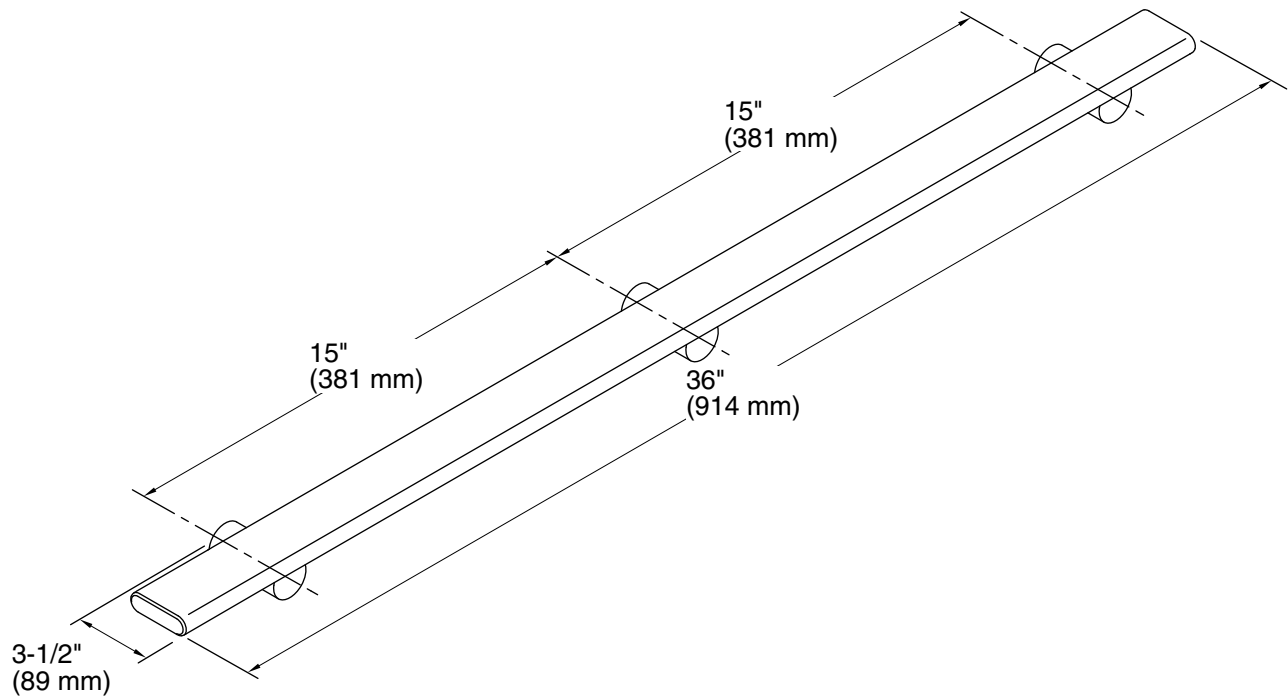

Features

- For use with KOHLER Choreograph wall panels.
- Provides a stable point of contact in the shower.
- Slim, flat profile doubles as shower storage space.
- 300 lbs. of support.
- Mounting brackets slide along bar to ease installation.
- Installation hardware included.
- Add optional K-97629 Teak Tray (sold separately) for dedicated product staging space on the barre.

K-97629 Teak Barre Shelf

Included Components

Additional Components:

Bracket(s)
End caps
Plugs
Screw(s)

Codes/Standards

ASTM F446

KOHLER® Limited Warranty – Choreograph™ Walls and Accessories

See website for detailed warranty information.

Technical Information

All product dimensions are nominal.

Material: Anodized Aluminum

Notes

Install this product according to the installation guide.

Requires 2x4 backing to be installed.