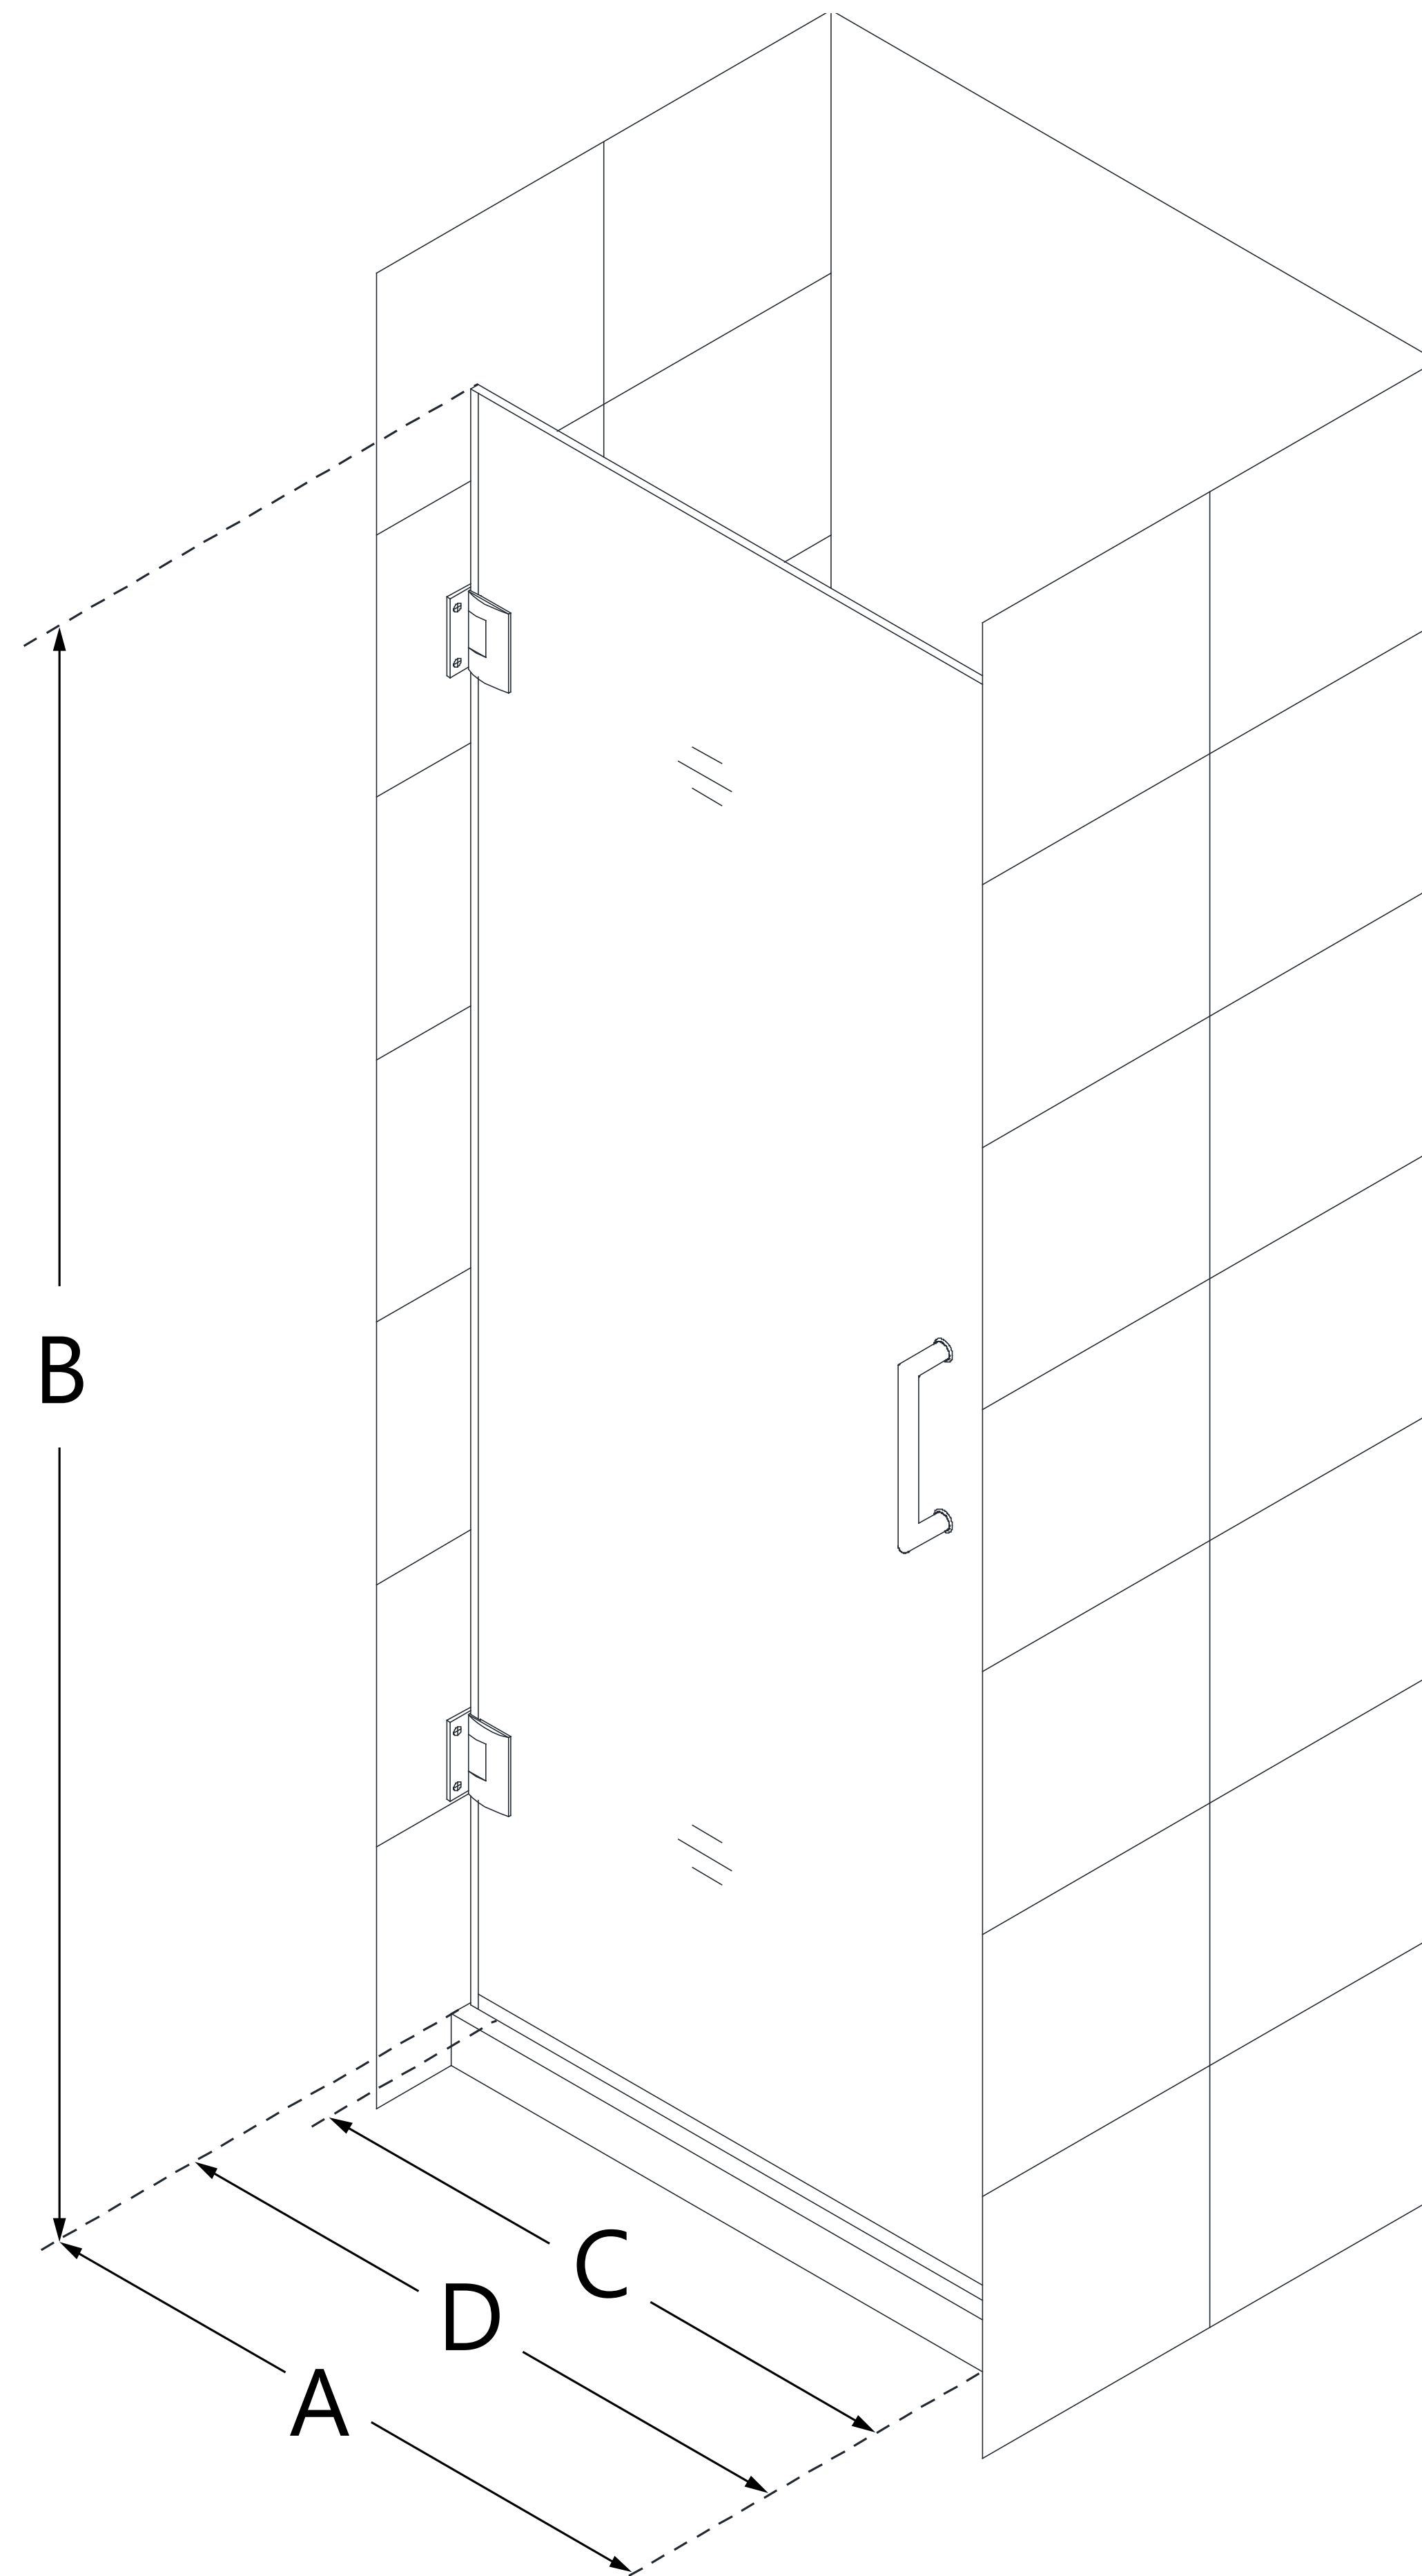

## **UNIDOOR-LS**

DreamLine Unidoor-LS 30 in. W x  
72 in. H Frameless Hinged Shower  
Door

**SWING DOOR**

### **CONFIGURATION DIMENSIONS:**

**A: 30 in.**

MODEL WIDTH

**B: 72 in.**

MODEL HEIGHT

**C: 29 in.**

ACCESS WIDTH

**D: 30 in.**

DOOR WIDTH

**7/8 in.**

MINIMUM THRESHOLD REQUIRED

**No**

DRILLING REQUIRED

DreamLine reserves the right to update or modify the hardware or materials pictured without prior notice for the purpose of product improvement and customer satisfaction.