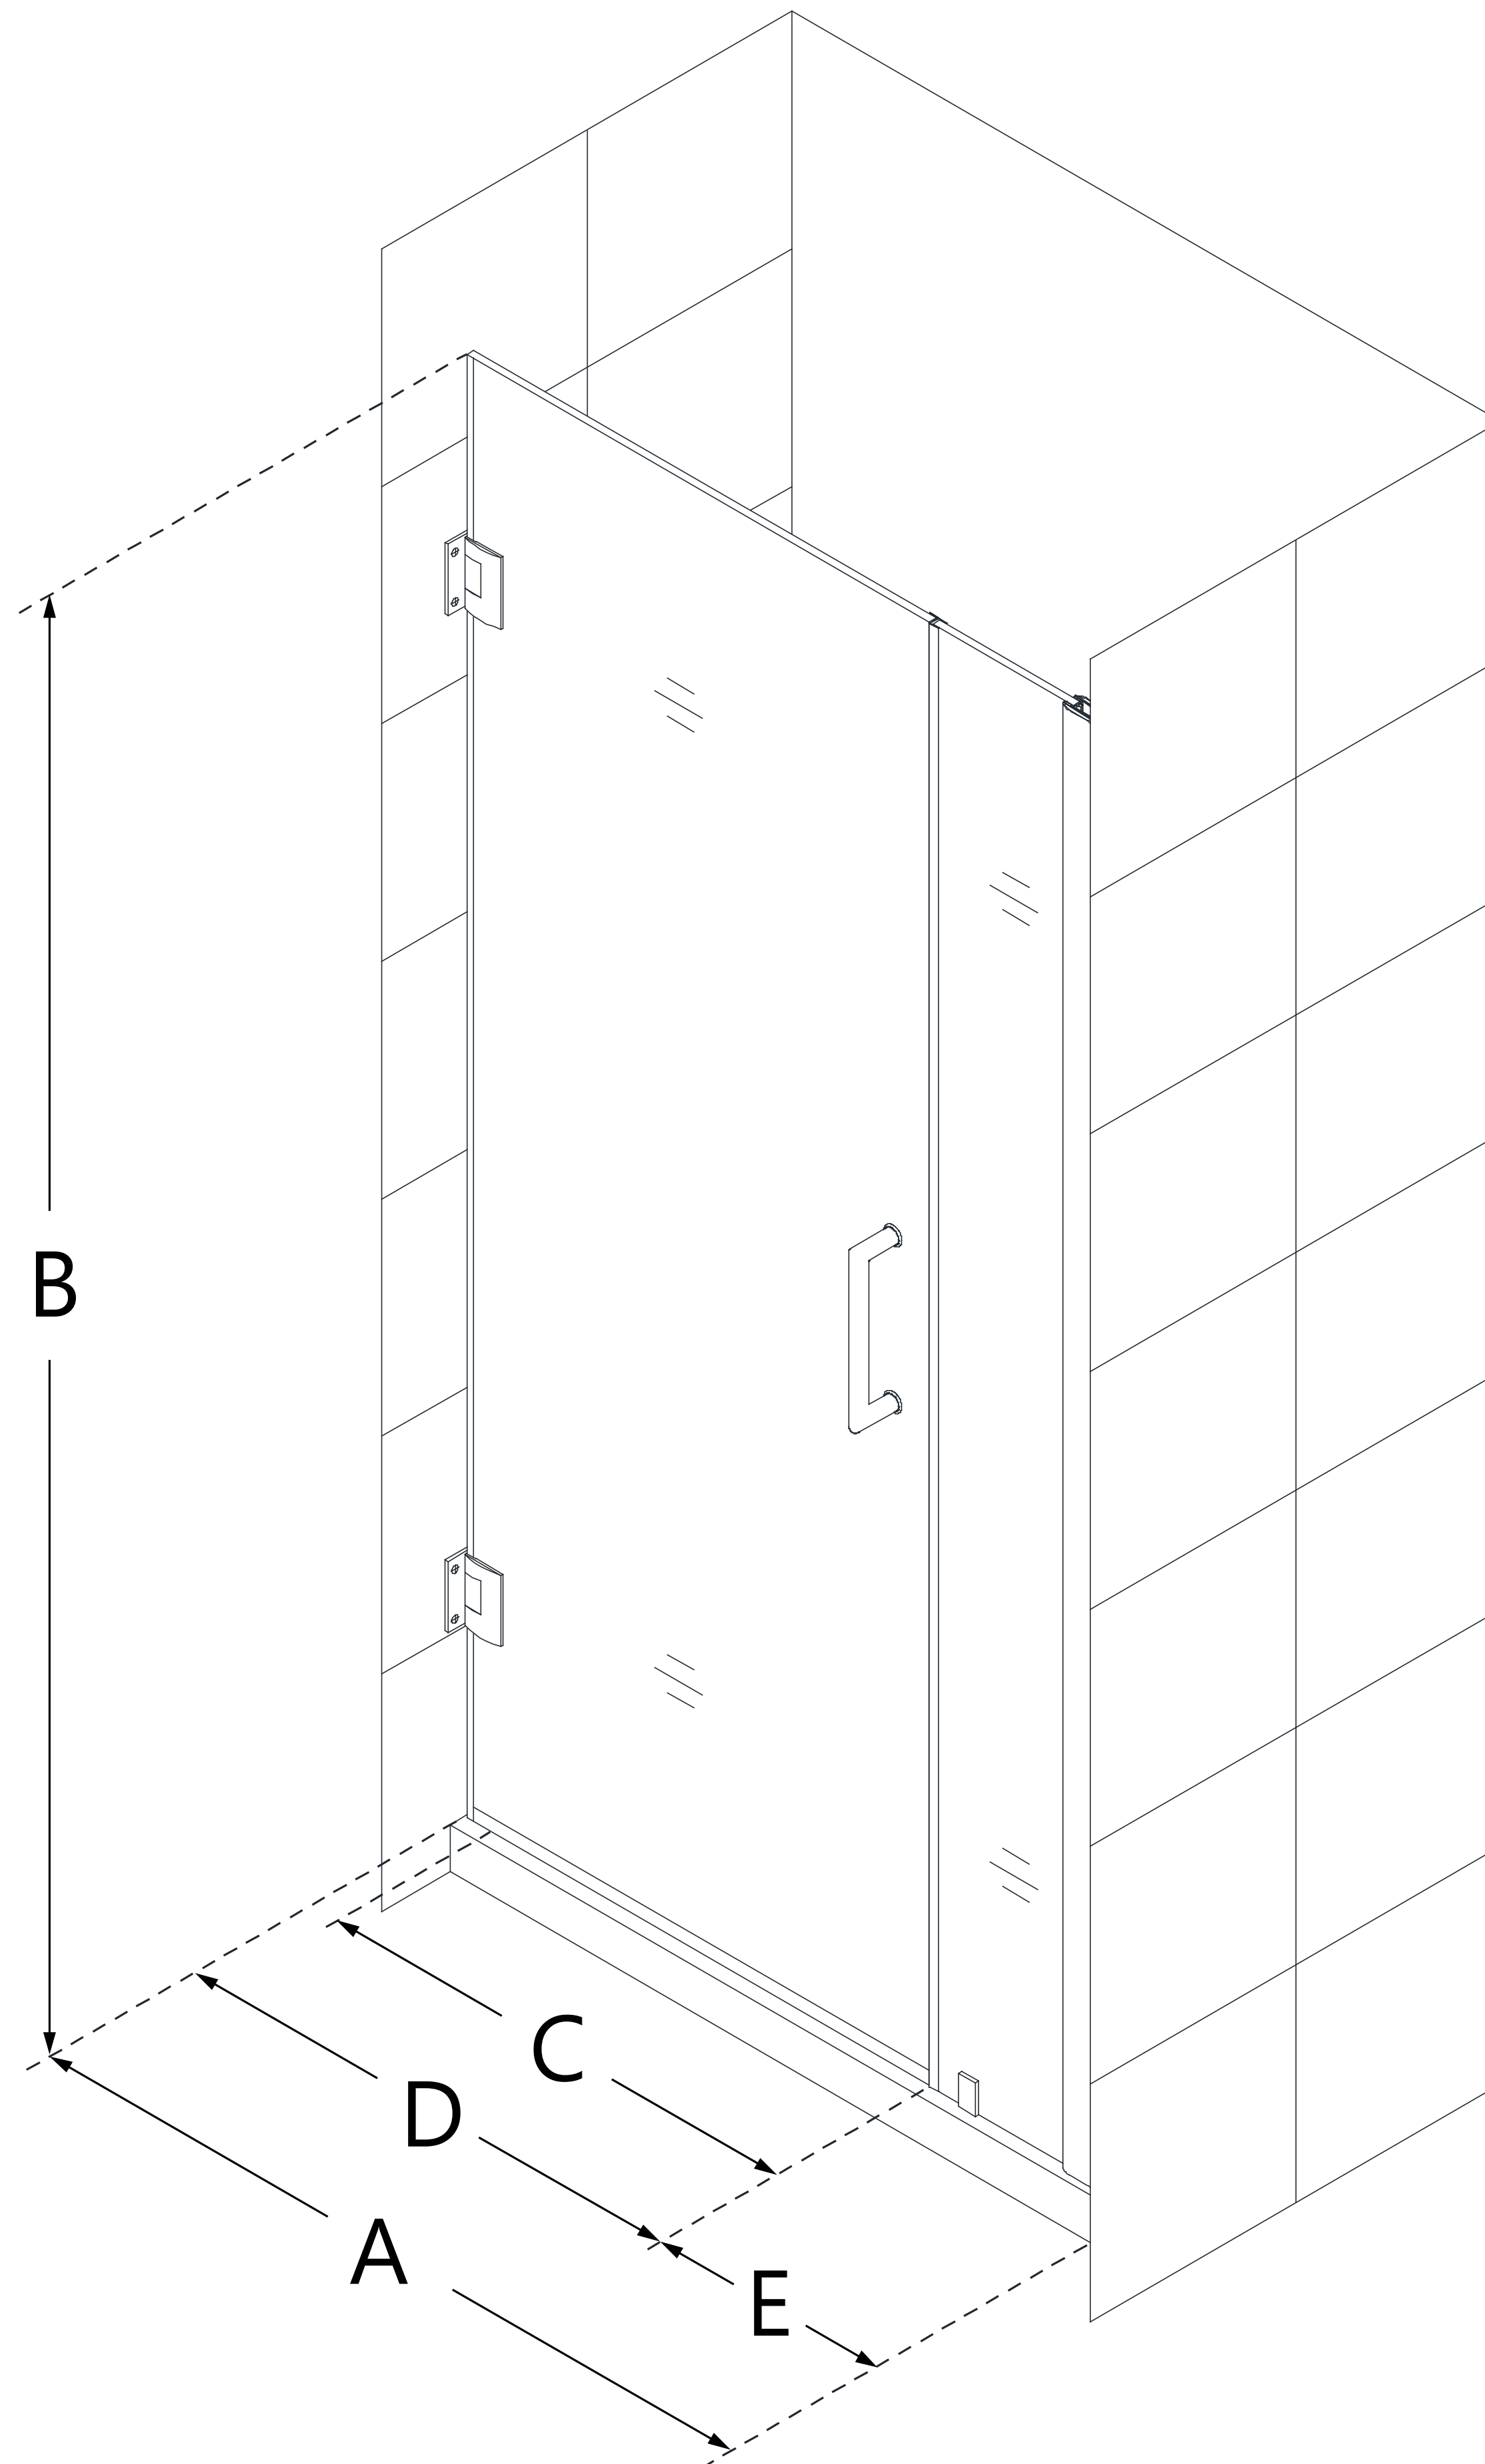

## UNIDOOR-LS

DreamLine Unidoor-LS 31-32 in.  
W x 72 in. H Frameless Hinged  
Shower Door

**SWING DOOR**

### CONFIGURATION DIMENSIONS:

**A: 31 - 32 in.**

MODEL WIDTH

**B: 72 in.**

MODEL HEIGHT

**C: 24 in.**

ACCESS WIDTH

**D: 25 in.**

DOOR WIDTH

**E: 6 in.**

INLINE PANEL WIDTH

**1 1/2 in.**

MINIMUM THRESHOLD REQUIRED

**Yes (Inline Panel)**

DRILLING REQUIRED

DreamLine reserves the right to update or modify the hardware or materials pictured without prior notice for the purpose of product improvement and customer satisfaction.