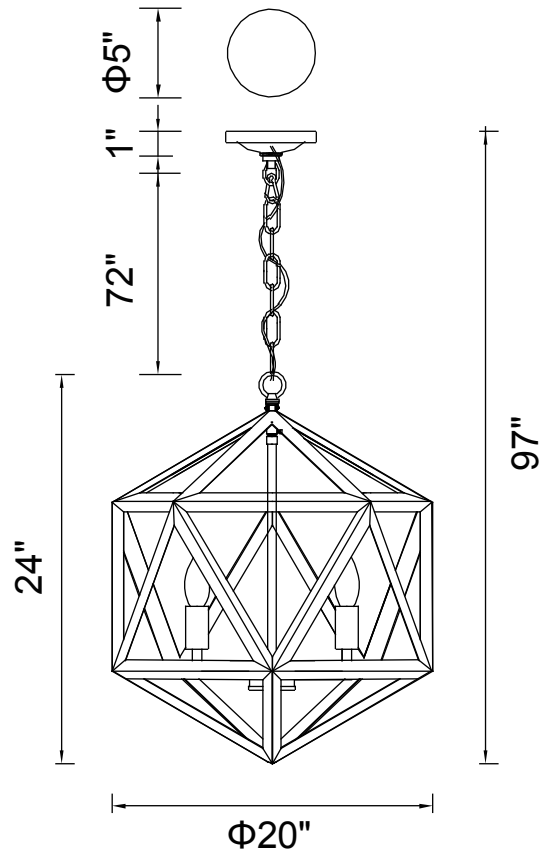

PROJECT: _____

FIXTURE TYPE: _____

LOCATION: _____

CONTACT/PHONE: _____

Item	9641P20-4-101
Collection	Amazon
Category	Chandelier
Finish	Black
Glass	-----
Crystal	-----
Acrylic	-----

Shade Color	-----
Min Assembled Height	26"
Max Assembled Height	97"
Width	20"
Length	-----
Extension Wall Mounts	-----
Input	120V AC,60HZ,AC

Lumens	-----
Light Source	E12
Bulb Info.	4x60W
Included	-----
Dimmable	Yes
Colour Temp	-----
Weight	8.16 Lbs