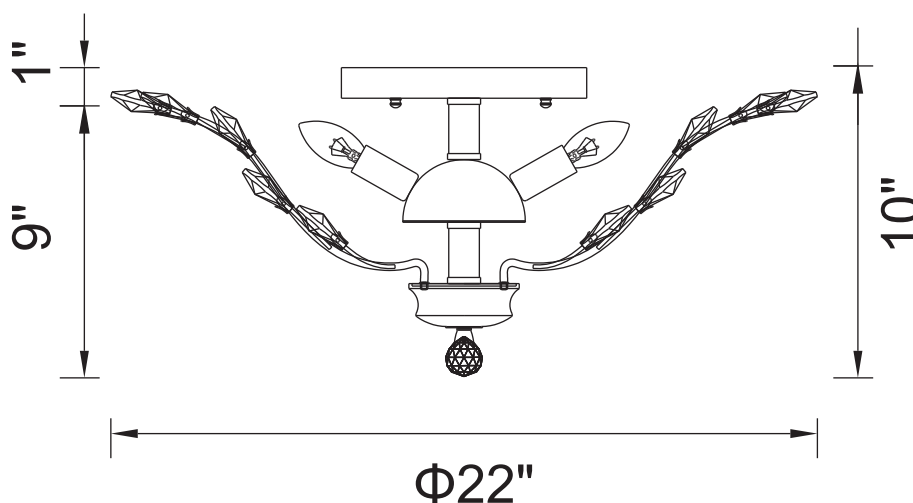

PROJECT: _____
 FIXTURE TYPE: _____
 LOCATION: _____
 CONTACT/PHONE: _____

Item	5206C22C
Collection	IVY
Finish	Chrome
Glass	-----
Crystal	Clear
Input	120V AC,60HZ,AC

Shade	-----
Length/Dia.	22"
Width/Ext.	-----
Height	10"
Maximum	-----
Lumens	-----

Light Source	E12
Bulb Info.	6×60W
Included	-----
Dimmable	Yes
Color	-----
Weight	