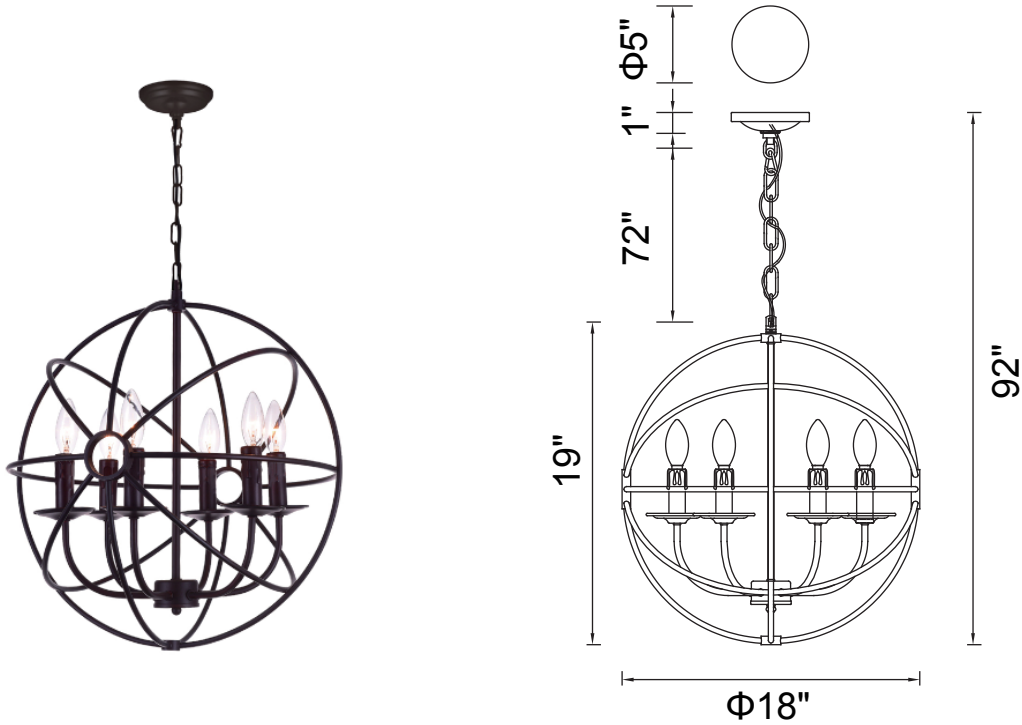

PROJECT: _____

FIXTURE TYPE: _____

LOCATION: _____

CONTACT/PHONE: _____

Item	5464P18DB
Collection	ARZA
Category	Chandelier
Finish	Brown
Glass	-----
Crystal	-----
Acrylic	-----

Shade Color	-----
Min Assembled Height	21"
Max Assembled Height	92"
Width	18"
Length	-----
Extension Wall Mounts	-----
Input	120V AC,60HZ,AC

Lumens	-----
Light Source	E12
Bulb Info.	6x60W
Included	-----
Dimmable	Yes
Colour Temp	-----
Weight	8.82 Lbs