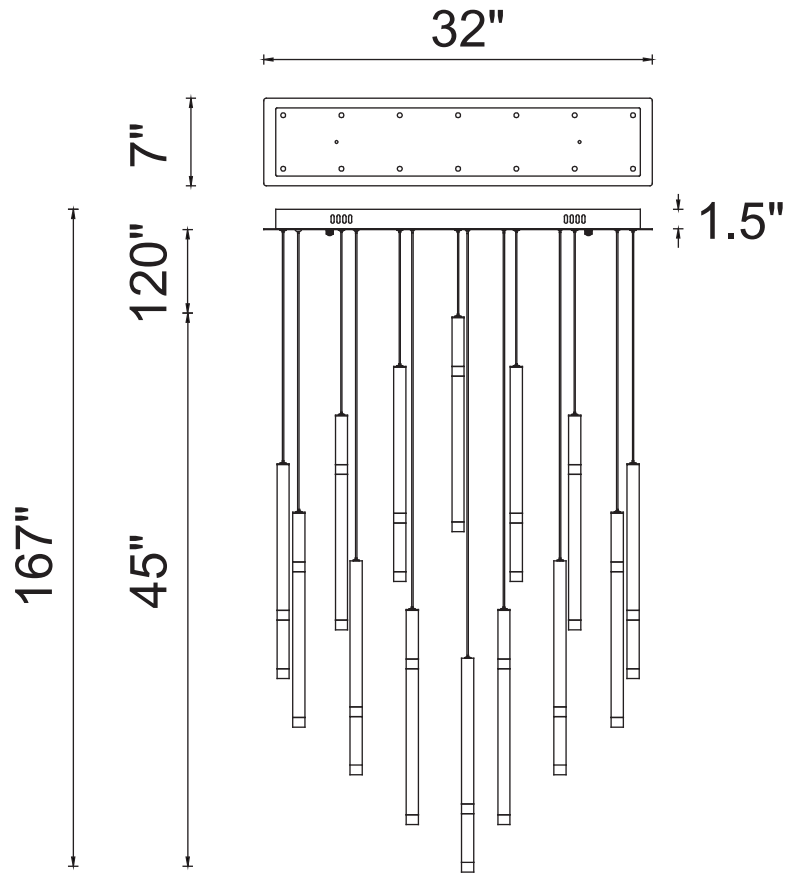

PROJECT: _____

FIXTURE TYPE: _____

LOCATION: _____

CONTACT/PHONE: _____

Item	1262P32-14-101
Collection	FLUTE
Finish	Black
Acrylic	Frosted
Crystal	-----
Input	120V AC,60HZ,AC

Shade	-----
Length/Dia.	32"
Width/Ext.	7"
Height	45"
Maximum	167"
Lumens	2392

Light Source	LED
Bulb Info.	46W
Included	-----
Dimmable	Yes
Color	3000K
Weight	