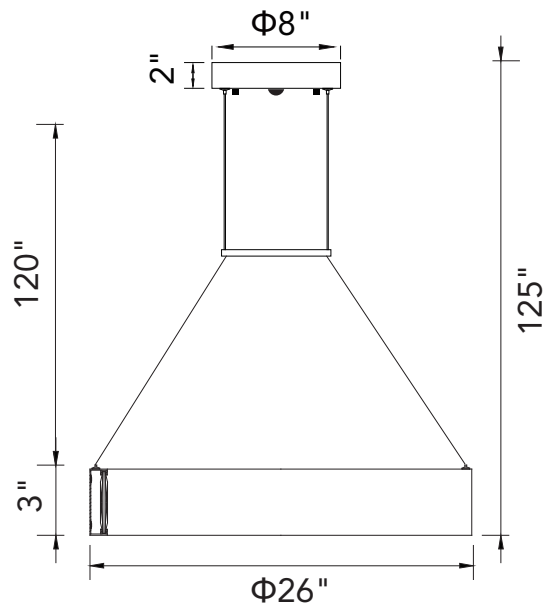

PROJECT: _____
 FIXTURE TYPE: _____
 LOCATION: _____
 CONTACT/PHONE: _____

Item	1040P26-101	Shade Color	-----	Lumens	2340
Collection	ROSALINA	Min Assembled Height	17"	Light Source	Integrated LED
Category	Chandelier	Max Assembled Height	125"	Bulb Info.	45W
Finish	Matte Black	Width	26"	Included	Yes
Glass	-----	Length	-----	Dimmable	Yes
Crystal	Clear	Extension Wall Mounts	-----	Colour Temp	3000K
Acrylic	-----	Input	120V AC,60HZ,AC	Weight	22.05 Lbs