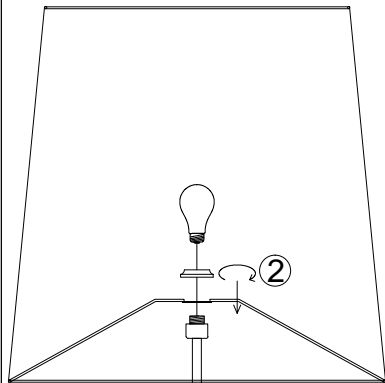

# OD4L-F

Bulbs/ Ampoules:  
1x Max 150W E26  
(Not Included/ Non Inclus)

①