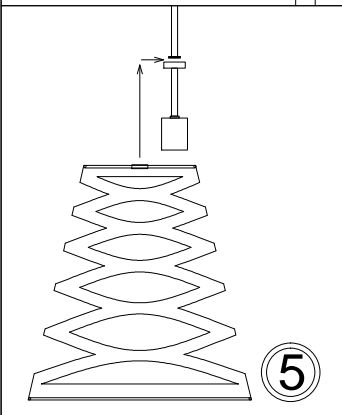

CUT14

1

2

3

4

Bulb/ Ampoule:
1x Max 100W E26 Base
(Not Included/ Non Inclus)

5

6