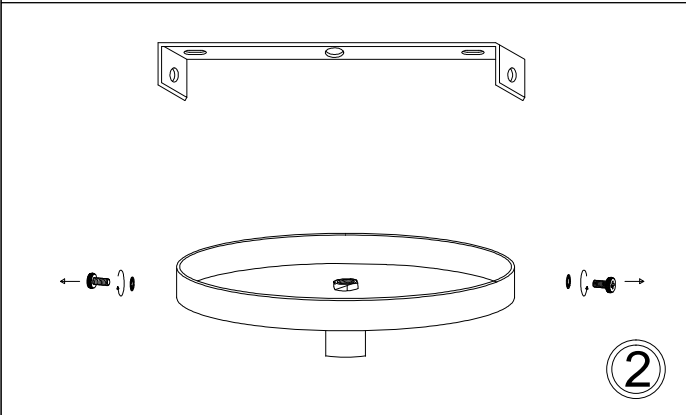

CUT14

1

2

3

4

Bulb/ Ampoule:
1x Max 100W E26 Base
(Not Included/ Non Inclus)

5

6