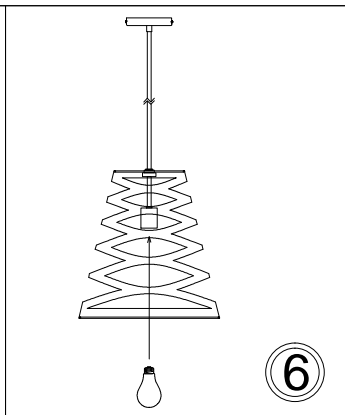

CUT14

1

2

3

4

Bulb/ Ampoule:
1x Max 100W E26 Base
(Not Included/ Non Inclus)

5

6