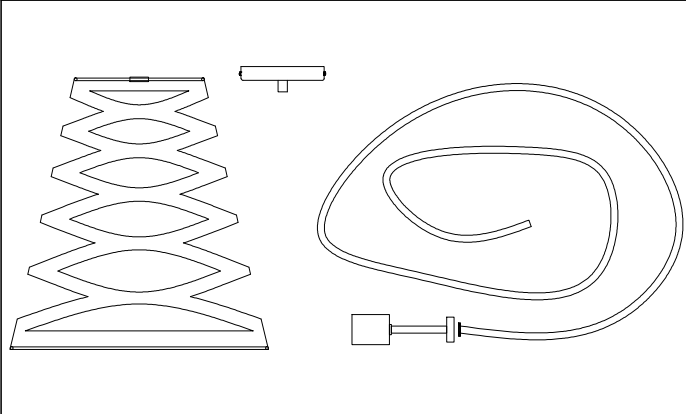

CUT14

1

2

3

4

Bulb/ Ampoule:
1x Max 100W E26 Base
(Not Included/ Non Inclus)

5

6