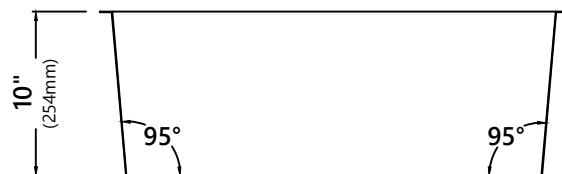

KHU29

28 1/2 Inch Undermount Single Bowl Stainless Steel Kitchen Sink

Kräus®

SPECIFICATION SHEET

Sink Dimensions

Overall Dimensions: 28 1/2" x 18 1/2"

Bowl Dimensions: 27" x 17"

Sink Depth: 10"

Features

- 16 Gauge Stainless Steel Construction
- Single Bowl Undermount Handmade Sink
- Required Minimum Cabinet Size: 33" Left to Right, 24" Front to Back
- Rear Center-Set Drain
- 3 1/2" Drain Opening
- NoiseDefend Undercoating and Sound Dampening Pads

Accessories Included

- Strainer ST-3
- Bottom Grid KBG-H29
- Cut-Out Template
- Mounting Hardware
- Towel

Optional Accessories

- Garbage Disposal Adapter GDA-1

CODES/STANDARDS:

Product Certification

cUPC (ASME A112.19.3/CSA B45.4)

Warranty

Kraus Limited Lifetime Warranty

see website for details www.kraususa.com

Kraus USA Customer Service

1.800.775.0703 | customerservice@kraususa.com

REV. December 26, 2019