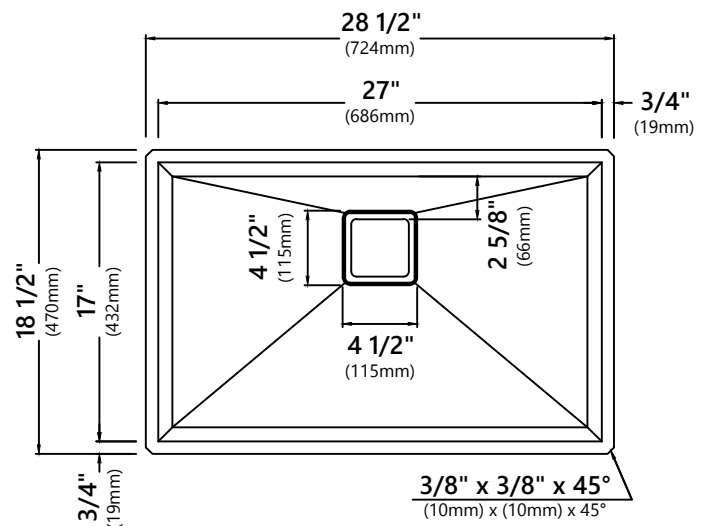

KHU29

28 1/2 Inch Undermount Single Bowl Stainless Steel Kitchen Sink

Kräus®

SPECIFICATION SHEET

Sink Dimensions

Overall Dimensions: 28 1/2" x 18 1/2"

Bowl Dimensions: 27" x 17"

Sink Depth: 10"

Features

- 16 Gauge Stainless Steel Construction
- Single Bowl Undermount Handmade Sink
- Required Minimum Cabinet Size: 33" Left to Right, 24" Front to Back
- Rear Center-Set Drain
- 3 1/2" Drain Opening
- NoiseDefend Undercoating and Sound Dampening Pads

Accessories Included

- Strainer ST-3
- Bottom Grid KBG-H29
- Cut-Out Template
- Mounting Hardware
- Towel

Optional Accessories

- Garbage Disposal Adapter GDA-1

CODES/STANDARDS:

Product Certification

cUPC (ASME A112.19.3/CSA B45.4)

Warranty

Kraus Limited Lifetime Warranty

see website for details www.kraususa.com

Kraus USA Customer Service

1.800.775.0703 | customerservice@kraususa.com

REV. December 26, 2019