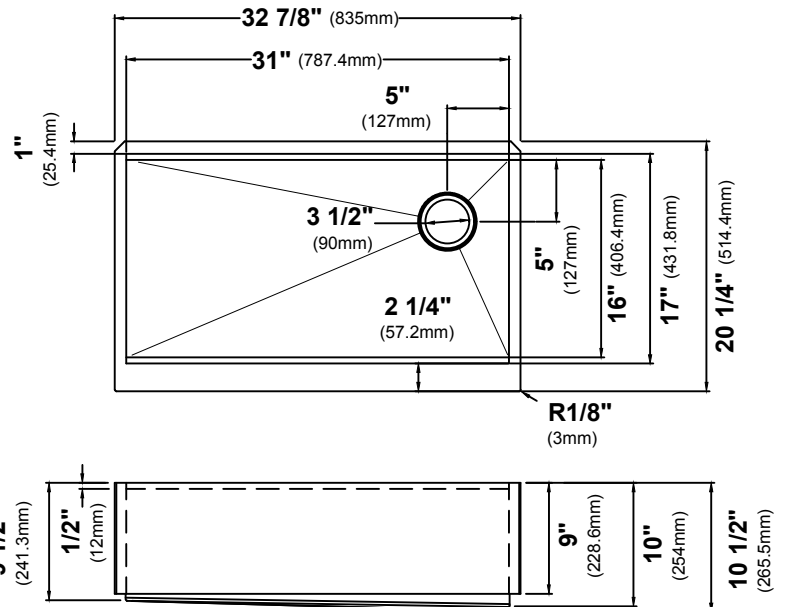

KWF410-33

33 Inch Farmhouse Workstation Single Bowl Stainless Steel Kitchen Sink

Kräus®

SPECIFICATION SHEET

Sink Dimensions

Overall Dimensions: 32 7/8" x 20 1/4"

Bowl Dimensions: 31" x 16"

Sink Depth: 10"

Features

- 16 Gauge
- Farmhouse Installation
- Single Bowl Sink
- Required Minimum Cabinet Size: 36"
- Rear Off-Set Drain
- 3 1/2" Drain Opening
- NoiseDefend Undercoating and Sound Dampening Pads

Accessories Included

- Strainer ST-1
- Cover Cap STC-2
- Bottom Grid KBG-UN1-33
- Rolling Mat KRM-11BL
- Cutting Board KCB-WS103BB
- Cut-Out Template
- Mounting Hardware

CODES/STANDARDS:

Product Certification

cUPC (ASME A112.19.3/CSA B45.4)

Warranty

Kraus Limited Lifetime Warranty

see website for details www.kraususa.com