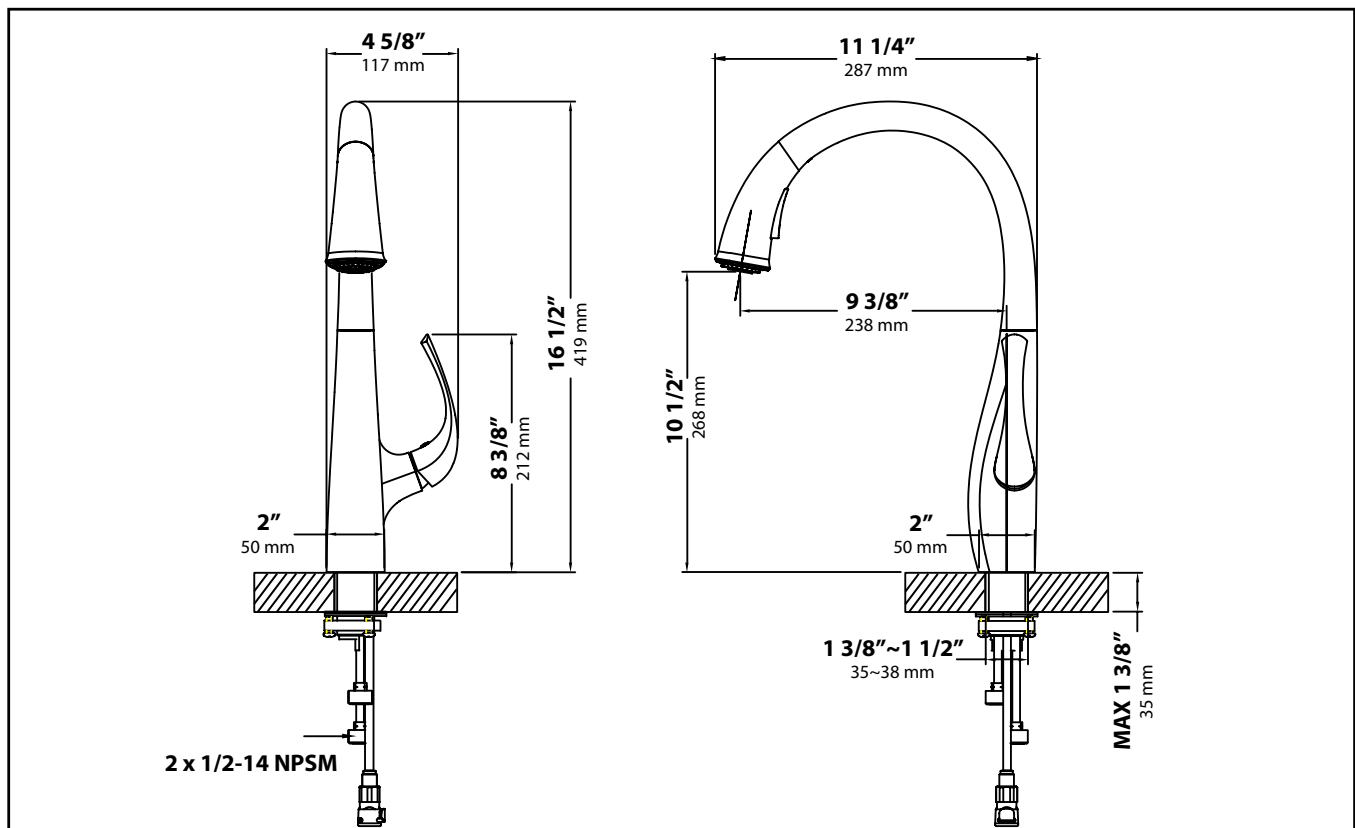

Swivel: 360
Design: Full Body
Pull Down

Sprayhead

Flow Rate: 1.8 gpm (6.8L/min) @ 60 psi
Aerator: Honeycomb
Function: Spray/Stream
Nozzles: Easy Clean Rubber Nozzles
Docking: Secure

Cartridge

Type: Ceramic
Size: 25mm
Style: Lever

Mounting

Holes: 1 - 3 Holes
Type: Brass Nut

Waterlines

Length : 24"
Flexible
Connections: 3/8"
Materials: Braided Nylon Included

Dimensions

Overall Height: 16 1/2"
Spout Height: 10 1/2"
Spout Reach: 9 3/8"

Accessories Included

Weight, Hex Wrench

Kraus Lifetime Limited Warranty: See website for details www.kraususa.com

1.800.775.0703 / customerservice@kraususa.com

Codes/Standards: cUPC ASME A112.18.1/CSA B125.1, NSF/ANSI Standard 61 certified by IAPMO, NSF/ANSI Standard 372 certified by IAPMO, MASS, CEC, DOE, ADA