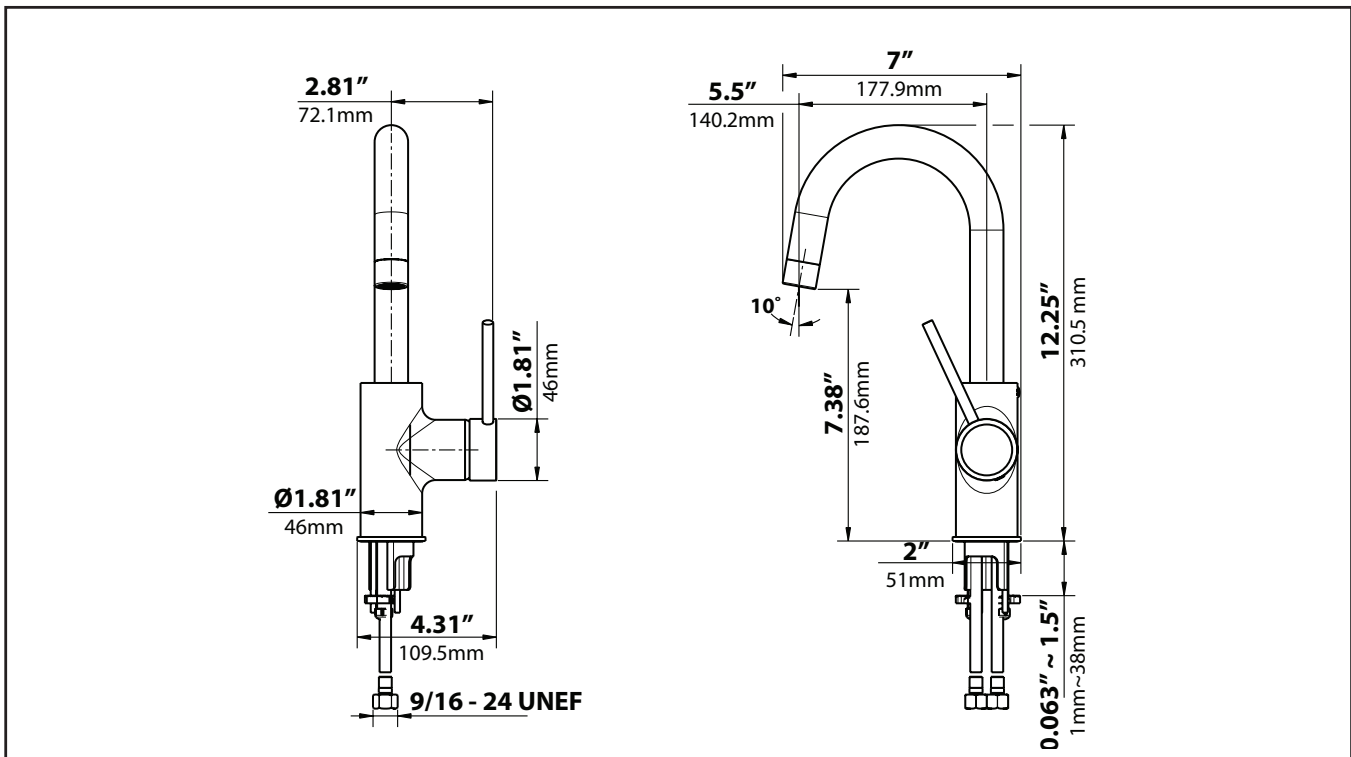

Flow Rate: 1.5 gpm (5.7L/min) @ 60 psi
Aerator: Neoperl/1.5GPM
Name: Perlator Honeycomb
Function: Stream

Cartridge

Brand: Kerox
Size: 35mm
Style: Lever

Mounting

Holes: 1 Hole
Type: Quick Dock

Waterlines

Type : Neoperl, 700mm
Flexible
Connections: 3/8"
Materials: Braided Nylon
Included
Factory Installed

Dimensions

Faucet Dimensions: 12 1/4" x 5 1/2" x 2"
Handle Clearance: 1 1/4"

Accessories Included

Hex Wrench

Kraus Limited Lifetime Warranty: See website for details www.kraususa.com

1.800.775.0703 / customerservice@kraususa.com