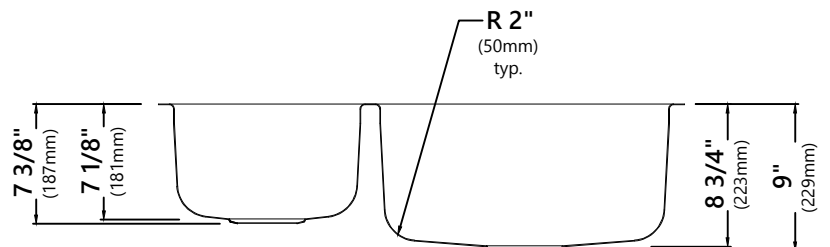

KBU25

32 Inch Undermount Double Bowl Stainless Steel Kitchen Sink

Kräus®

SPECIFICATION SHEET

Sink Dimensions

Overall Dimensions: 32 3/8" x 20 1/2"

Larger Bowl Dimensions: 17 3/4" x 18 1/2"

Smaller Bowl Dimensions: 11 3/8" x 15 3/8"

Sink Depth: 8 3/4"

Features

- 16 Gauge Stainless Steel Construction
- Double Bowl Undermount Pressed Sink
- Required Minimum Cabinet Size: 36" Left to Right, 24" Front to Back
- Rear Center-Set Drains
- 3 1/2" Drain Opening
- NoiseDefend Undercoating and Sound Dampening Pads

Accessories Included

- Basket Strainer BST-1 & ST-1
- Bottom Grids KBG-25-1 & KBG-25-2
- Cut-Out Template
- Mounting Hardware
- Towel

CODES/STANDARDS:

Product Certification

cUPC (ASME A112.19.3/CSA B45.4)

Warranty

Kraus Limited Lifetime Warranty

see website for details www.kraususa.com