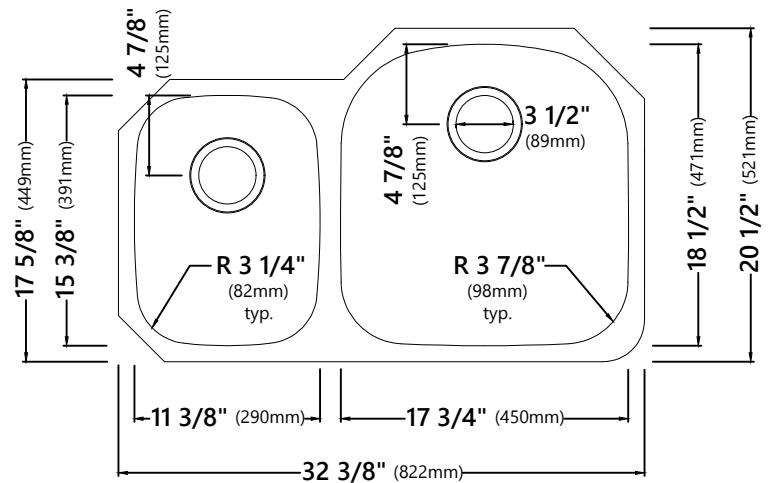

KBU25

32 Inch Undermount Double Bowl Stainless Steel Kitchen Sink

Kräus®

SPECIFICATION SHEET

Sink Dimensions

Overall Dimensions: 32 3/8" x 20 1/2"

Larger Bowl Dimensions: 17 3/4" x 18 1/2"

Smaller Bowl Dimensions: 11 3/8" x 15 3/8"

Sink Depth: 8 3/4"

Features

- 16 Gauge Stainless Steel Construction
- Double Bowl Undermount Pressed Sink
- Required Minimum Cabinet Size: 36" Left to Right, 24" Front to Back
- Rear Center-Set Drains
- 3 1/2" Drain Opening
- NoiseDefend Undercoating and Sound Dampening Pads

Accessories Included

- Basket Strainer BST-1 & ST-1
- Bottom Grids KBG-25-1 & KBG-25-2
- Cut-Out Template
- Mounting Hardware
- Towel

CODES/STANDARDS:

Product Certification

cUPC (ASME A112.19.3/CSA B45.4)

Warranty

Kraus Limited Lifetime Warranty

see website for details www.kraususa.com