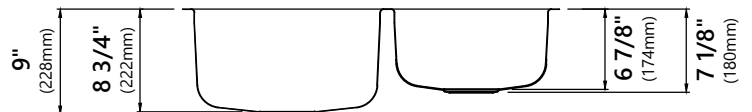

KBU24E

Outlast 32 Inch Undermount Double Bowl Stainless Steel Kitchen Sink

Sink Dimensions

Overall Dimensions: 32" x 20 5/8"
Larger Bowl Dimensions: 15 3/4" x 18 5/8"
Smaller Bowl Dimensions: 13" x 16 1/2"
Sink Depth: 8 3/4"

Features

- 16 Gauge Stainless Steel Construction
- Double Bowl Undermount Pressed Sink
- Required Minimum Cabinet Size: 36" Left to Right, 24" Front to Back
- Center-Set Drain
- 3 1/2" Drain Opening
- NoiseDefend Undercoating and Sound Dampening Pads

Accessories Included

- Basket Strainer BST-1 & ST-1 x 2
- Bottom Grids KBG-24-1 and KBG-24-2
- Cut-Out Template
- Mounting Hardware
- Towel

CODES/STANDARDS:

Product Certification
cUPC (ASME A112.19.3/CSA B45.4)

Warranty

Kraus Limited Lifetime Warranty
see website for details www.kraususa.com