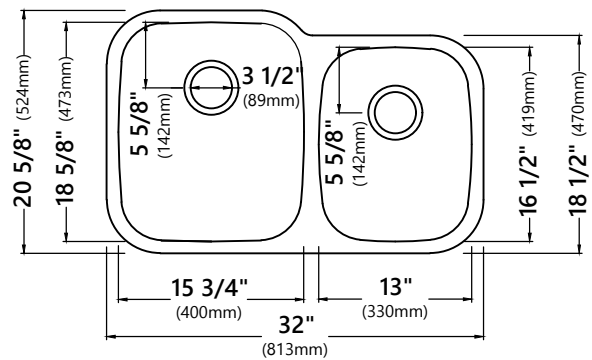

KBU24E

Outlast 32 Inch Undermount Double Bowl Stainless Steel Kitchen Sink

Sink Dimensions

Overall Dimensions: 32" x 20 5/8"
Larger Bowl Dimensions: 15 3/4" x 18 5/8"
Smaller Bowl Dimensions: 13" x 16 1/2"
Sink Depth: 8 3/4"

Features

- 16 Gauge Stainless Steel Construction
- Double Bowl Undermount Pressed Sink
- Required Minimum Cabinet Size: 36" Left to Right, 24" Front to Back
- Center-Set Drain
- 3 1/2" Drain Opening
- NoiseDefend Undercoating and Sound Dampening Pads

Accessories Included

- Basket Strainer BST-1 & ST-1 x 2
- Bottom Grids KBG-24-1 and KBG-24-2
- Cut-Out Template
- Mounting Hardware
- Towel

CODES/STANDARDS:

Product Certification
cUPC (ASME A112.19.3/CSA B45.4)

Warranty

Kraus Limited Lifetime Warranty
see website for details www.kraususa.com