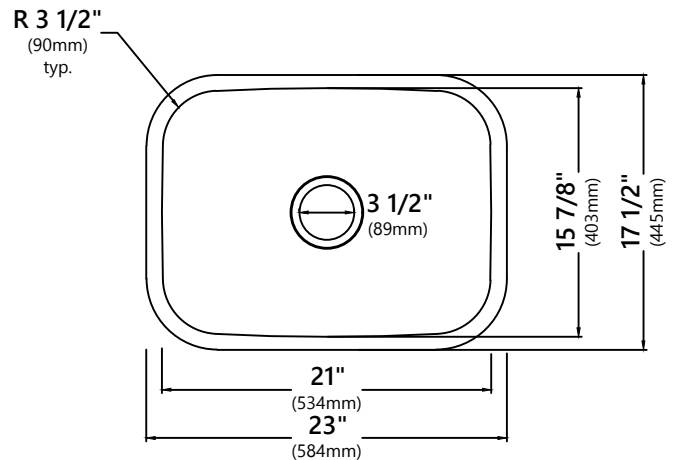

KBU12

23 Inch Undermount Single Bowl Stainless Steel Kitchen Sink

Kräus®

SPECIFICATION SHEET

Sink Dimensions

Overall Dimensions: 23" x 17 1/2"

Bowl Dimensions: 21" x 15 7/8"

Sink Depth: 8 7/8"

Features

- 16 Gauge Stainless Steel Construction
- Single Bowl Undermount Pressed Sink
- Required Minimum Cabinet Size: 27" Left to Right, 24" Front to Back
- Center-Set Drain
- 3 1/2" Drain Opening
- NoiseDefend Undercoating and Sound Dampening Pads

Accessories Included

- Basket Strainer BST-1
- Bottom Grid KBG-12
- Cut-Out Template
- Mounting Hardware
- Towel

CODES/STANDARDS:

Product Certification

cUPC (ASME A112.19.3/CSA B45.4)

Warranty

Kraus Limited Lifetime Warranty

see website for details www.kraususa.com

Kraus USA Customer Service

1.800.775.0703 | customerservice@kraususa.com

REV. December 3, 2019