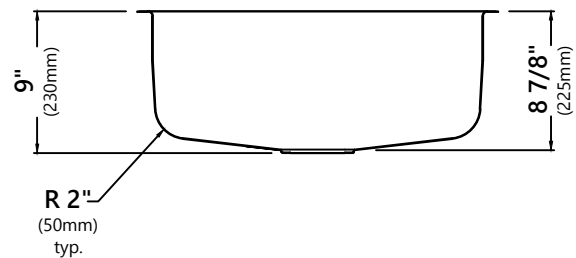

KBU12

23 Inch Undermount Single Bowl Stainless Steel Kitchen Sink

Kräus®

SPECIFICATION SHEET

Sink Dimensions

Overall Dimensions: 23" x 17 1/2"

Bowl Dimensions: 21" x 15 7/8"

Sink Depth: 8 7/8"

Features

- 16 Gauge Stainless Steel Construction
- Single Bowl Undermount Pressed Sink
- Required Minimum Cabinet Size: 27" Left to Right, 24" Front to Back
- Center-Set Drain
- 3 1/2" Drain Opening
- NoiseDefend Undercoating and Sound Dampening Pads

Accessories Included

- Basket Strainer BST-1
- Bottom Grid KBG-12
- Cut-Out Template
- Mounting Hardware
- Towel

CODES/STANDARDS:

Product Certification

cUPC (ASME A112.19.3/CSA B45.4)

Warranty

Kraus Limited Lifetime Warranty

see website for details www.kraususa.com

Kraus USA Customer Service

1.800.775.0703 | customerservice@kraususa.com

REV. December 3, 2019