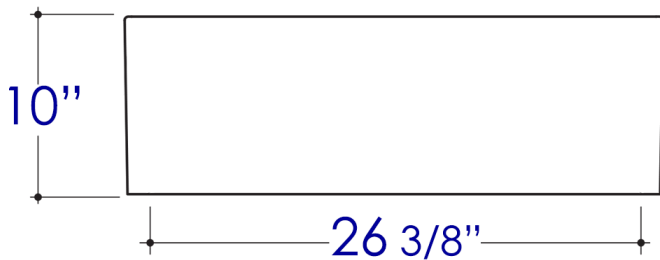

AB3018SB

30" Smooth Solid Thick Wall Fireclay
One Bowl Farm Sink

Note: All product dimensions are approximate and should be verified on site prior to installation.
Visit www.ALFIbrand.com for more information.