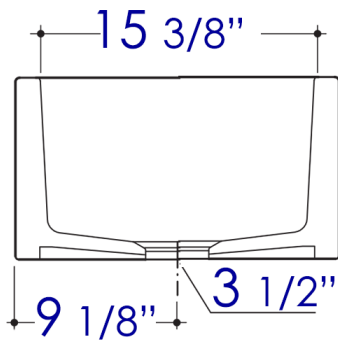

AB3018SB

30" Smooth Solid Thick Wall Fireclay
One Bowl Farm Sink

Note: All product dimensions are approximate and should be verified on site prior to installation.
Visit www.ALFIbrand.com for more information.