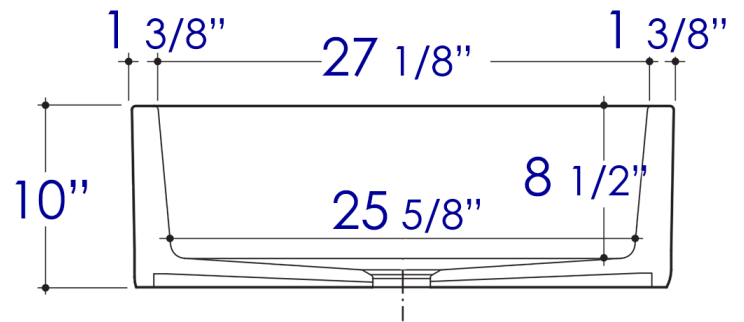

AB3018SB

30" Smooth Solid Thick Wall Fireclay
One Bowl Farm Sink

Note: All product dimensions are approximate and should be verified on site prior to installation.
Visit www.ALFIbrand.com for more information.