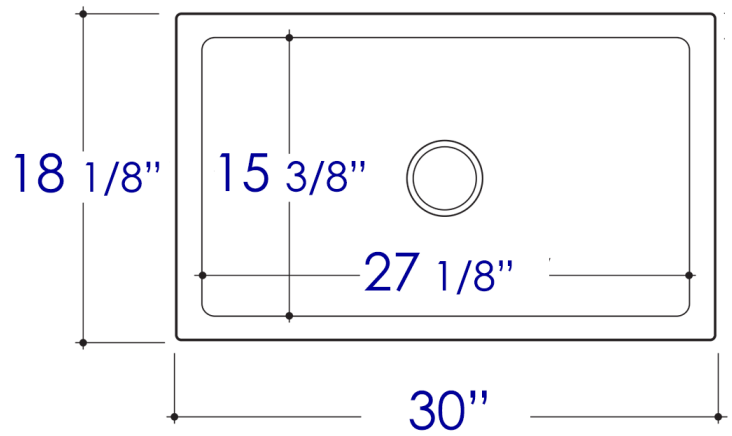

AB3018SB

30" Smooth Solid Thick Wall Fireclay
One Bowl Farm Sink

Note: All product dimensions are approximate and should be verified on site prior to installation.
Visit www.ALFIbrand.com for more information.