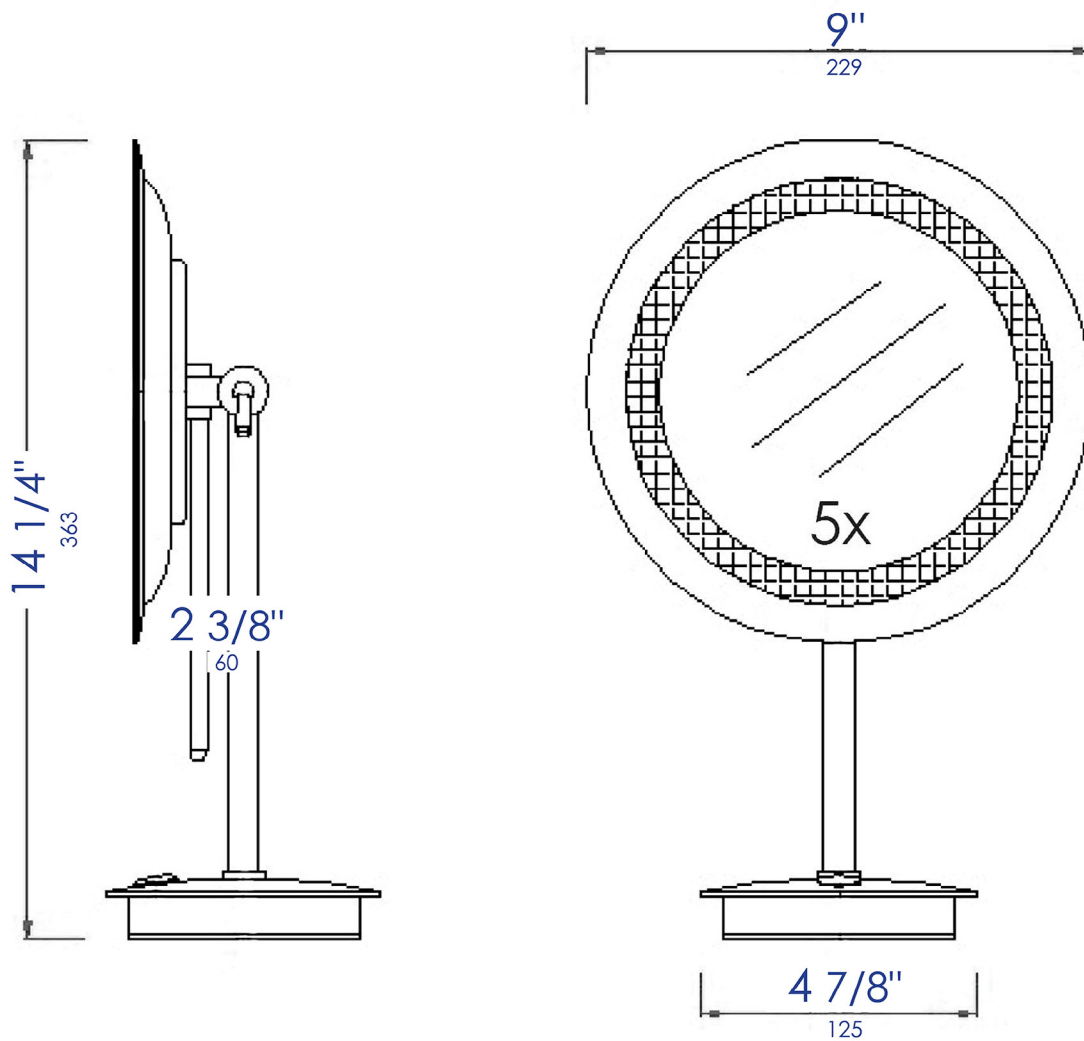

ABM9FLED

9" Tabletop Round 5x Magnifying Cosmetic Mirror with Light

Note: All product dimensions are approximate and should be verified on site prior to installation.
Visit www.ALFIbrand.com for more information.