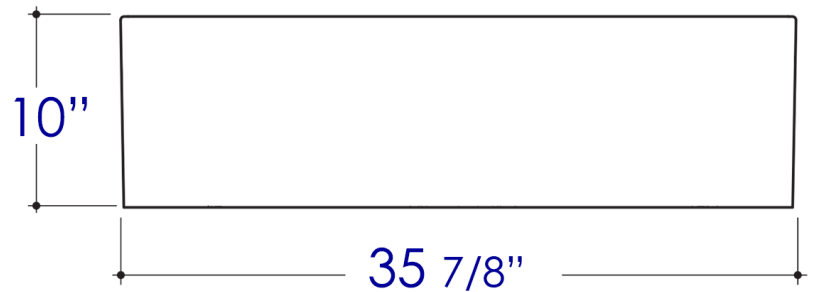

AB3618HS

36" Smooth Single Bowl Fireclay Farm Sink

Note: All product dimensions are approximate and should be verified on site prior to installation.
Visit www.ALFIbrand.com for more information.