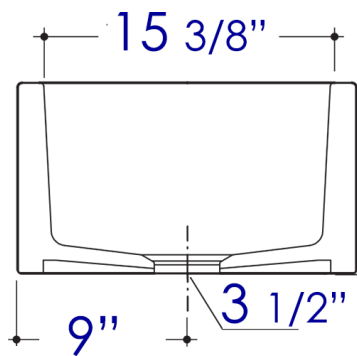

AB3618HS

36" Smooth Single Bowl Fireclay Farm Sink

Note: All product dimensions are approximate and should be verified on site prior to installation.
Visit www.ALFIbrand.com for more information.