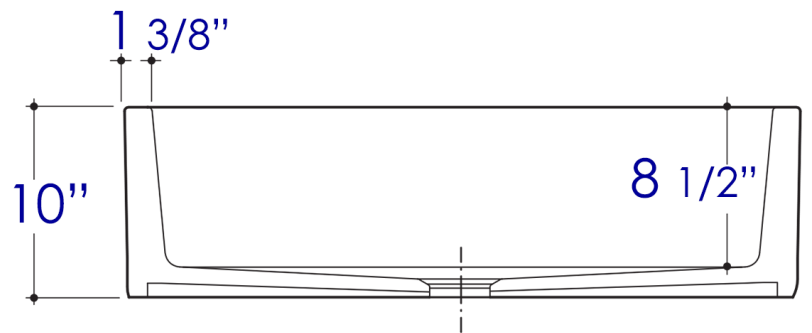

AB3618HS

36" Smooth Single Bowl Fireclay Farm Sink

Note: All product dimensions are approximate and should be verified on site prior to installation.
Visit www.ALFIbrand.com for more information.