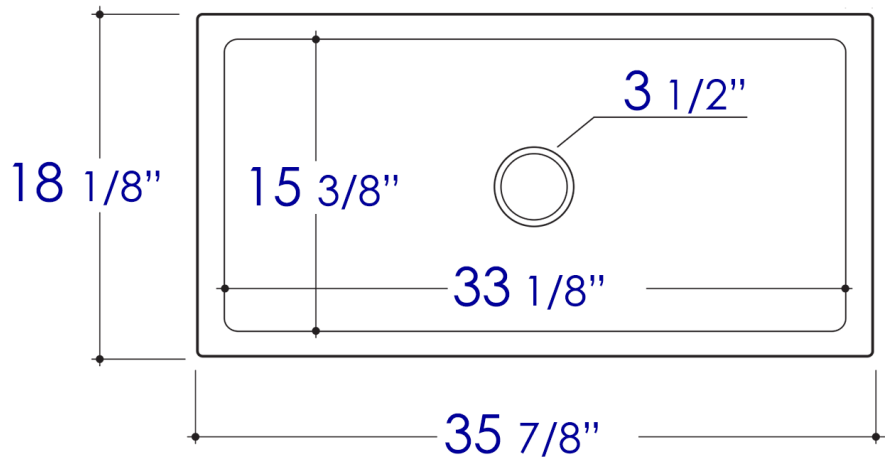

AB3618HS

36" Smooth Single Bowl Fireclay Farm Sink

Note: All product dimensions are approximate and should be verified on site prior to installation.
Visit www.ALFIbrand.com for more information.