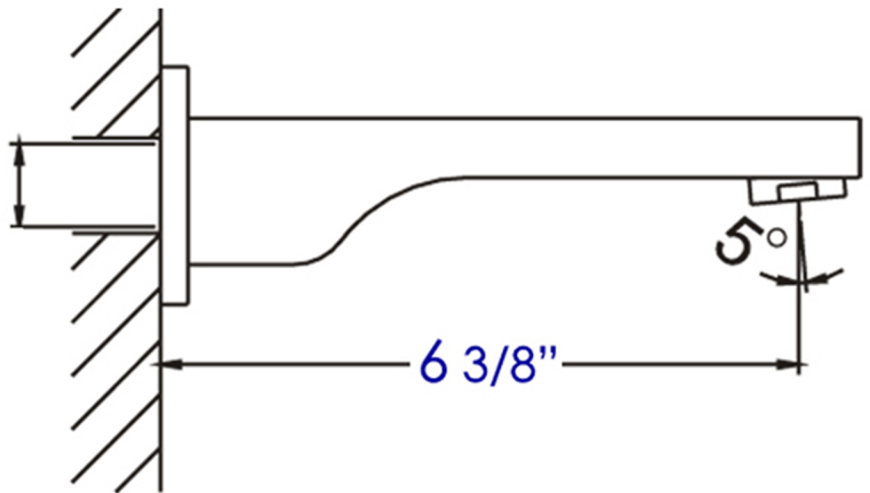

AB9201

Wallmounted Tub Filler Bathroom Spout

Note: All product dimensions are approximate and should be verified on site prior to installation.
Visit www.ALFIbrand.com for more information.