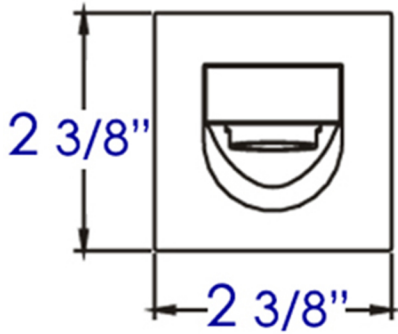

AB9201

Wallmounted Tub Filler Bathroom Spout

Note: All product dimensions are approximate and should be verified on site prior to installation.
Visit www.ALFIbrand.com for more information.