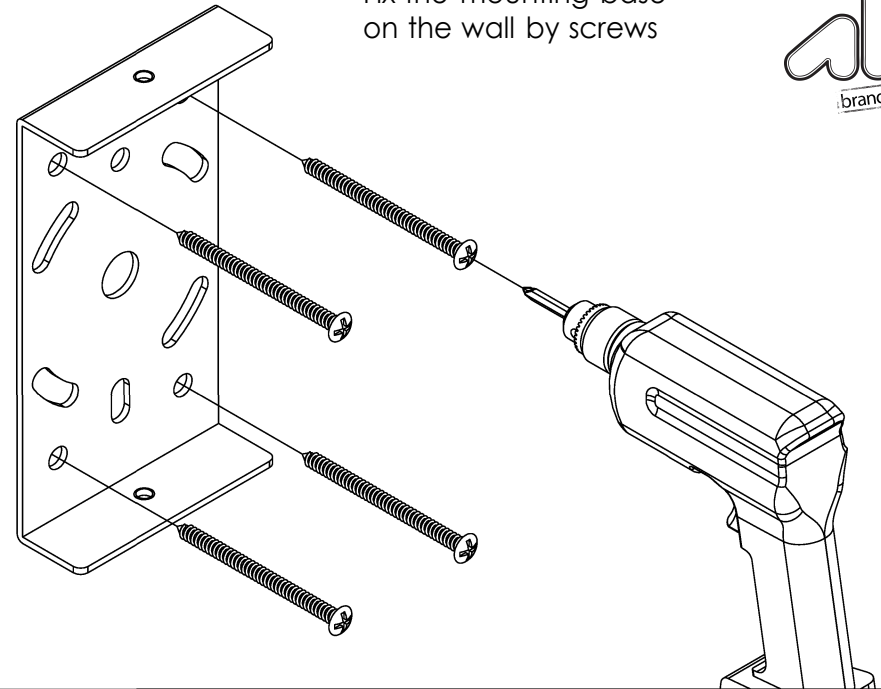

# Installation Instructions for Wall Mounted Mirror

Drill the holes for plastic sleeve.

Fix the mounting base on the wall by screws

Fix screws into the cover with mounting base together.

1	3
2	4

Finished