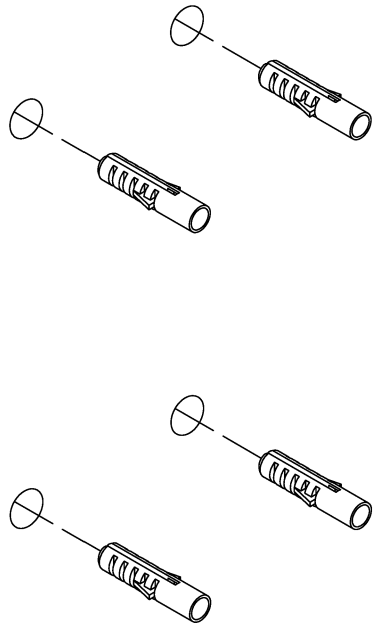

# Installation Instructions for Wall Mounted Mirror

Drill the holes for plastic sleeve.

Fix the mounting base on the wall by screws

Fix screws into the cover with mounting base together.

1	3
2	4

Finished