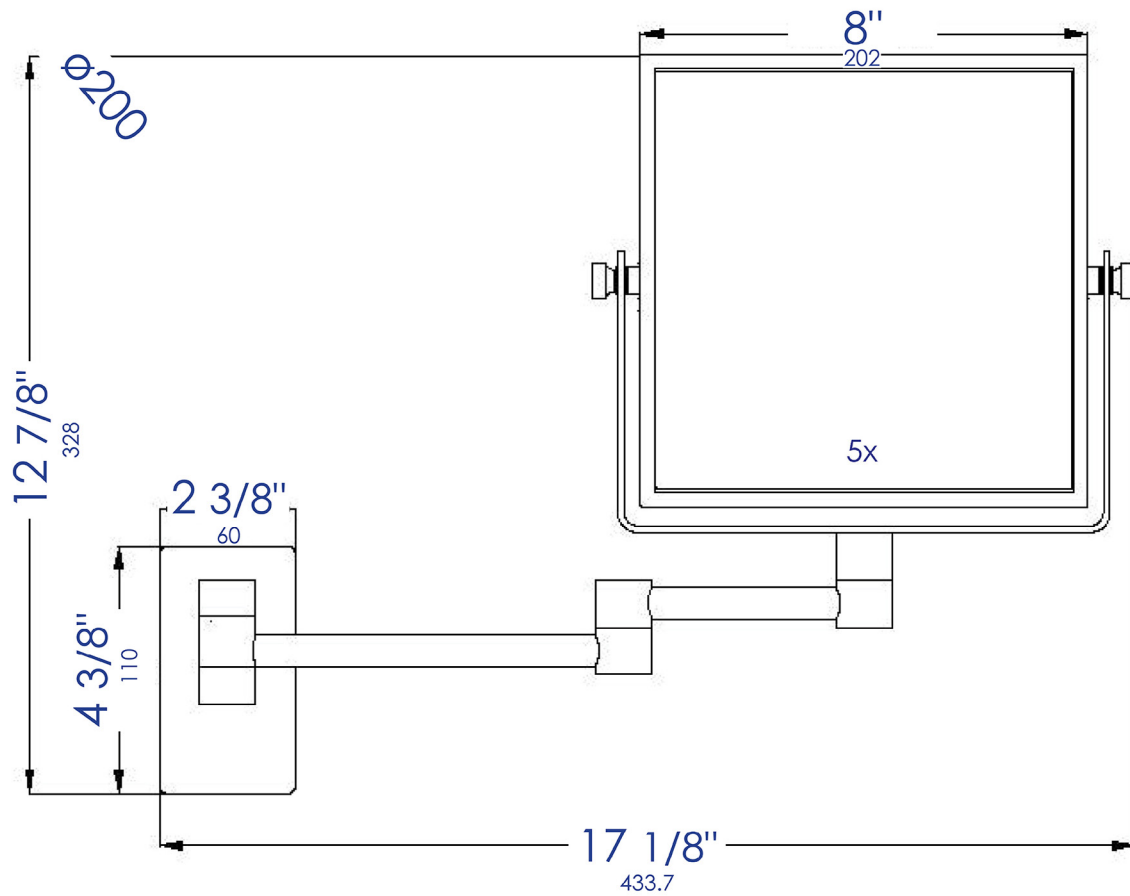

8" Wall Mount Square Frameless 5x Magnify  
Cosmetic Mirror

**Note:** All product dimensions are approximate and should be verified on site prior to installation.  
Visit [www.ALFIbrand.com](http://www.ALFIbrand.com) for more information.