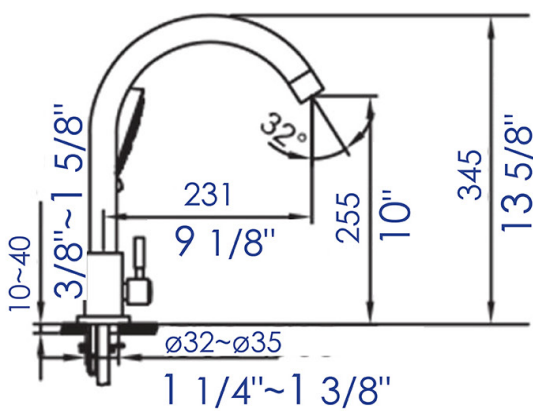

AB2503

Deck Mounted Tub Filler with Hand Held Showerhead

Note: All product dimensions are approximate and should be verified on site prior to installation.
Visit www.ALFIbrand.com for more information.