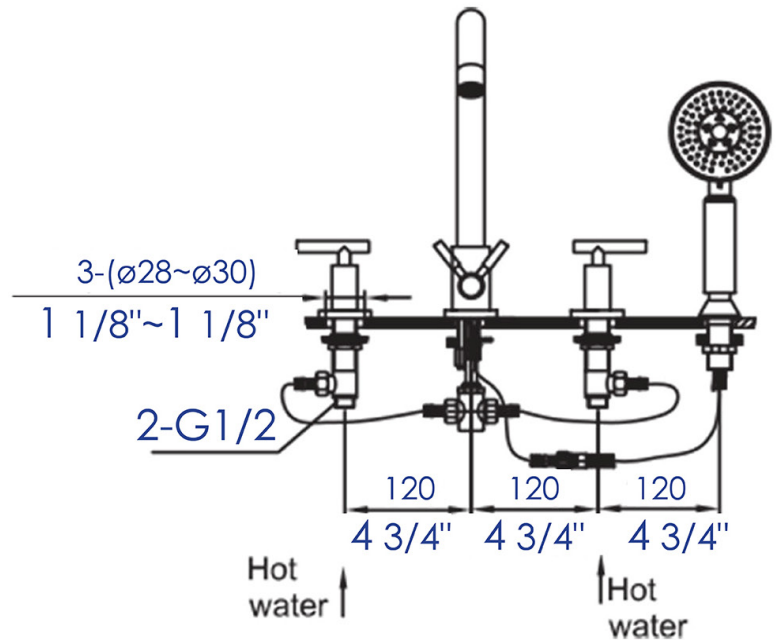

AB2503

Deck Mounted Tub Filler with Hand Held Showerhead

Note: All product dimensions are approximate and should be verified on site prior to installation.
Visit www.ALFIbrand.com for more information.