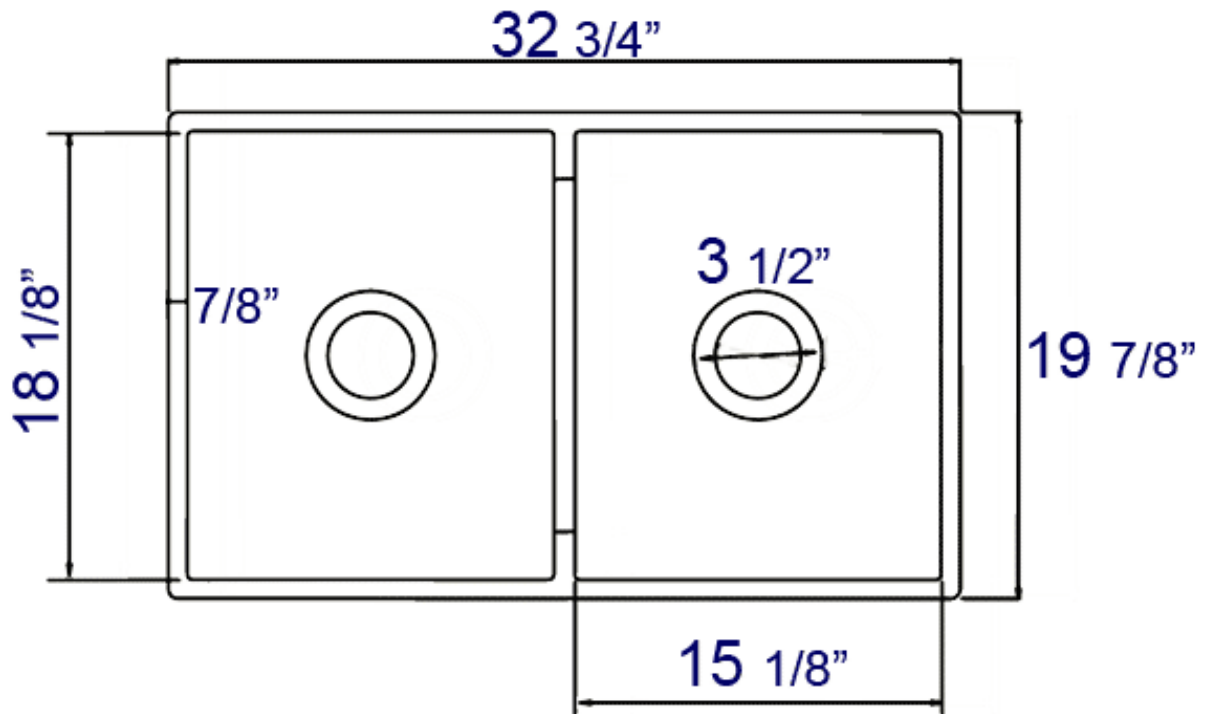

AB538

32" Double Bowl Smooth Fireclay Farmhouse Apron Kitchen Sink

Note: All product dimensions are approximate and should be verified on site prior to installation.
Visit www.ALFIbrand.com for more information.