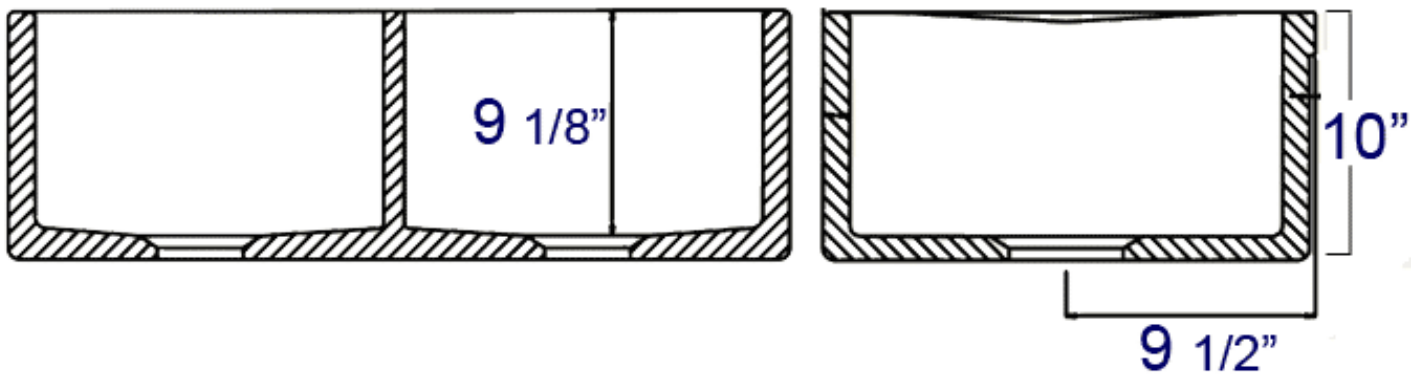

AB538

32" Double Bowl Smooth Fireclay Farmhouse Apron Kitchen Sink

Note: All product dimensions are approximate and should be verified on site prior to installation.
Visit www.ALFIbrand.com for more information.