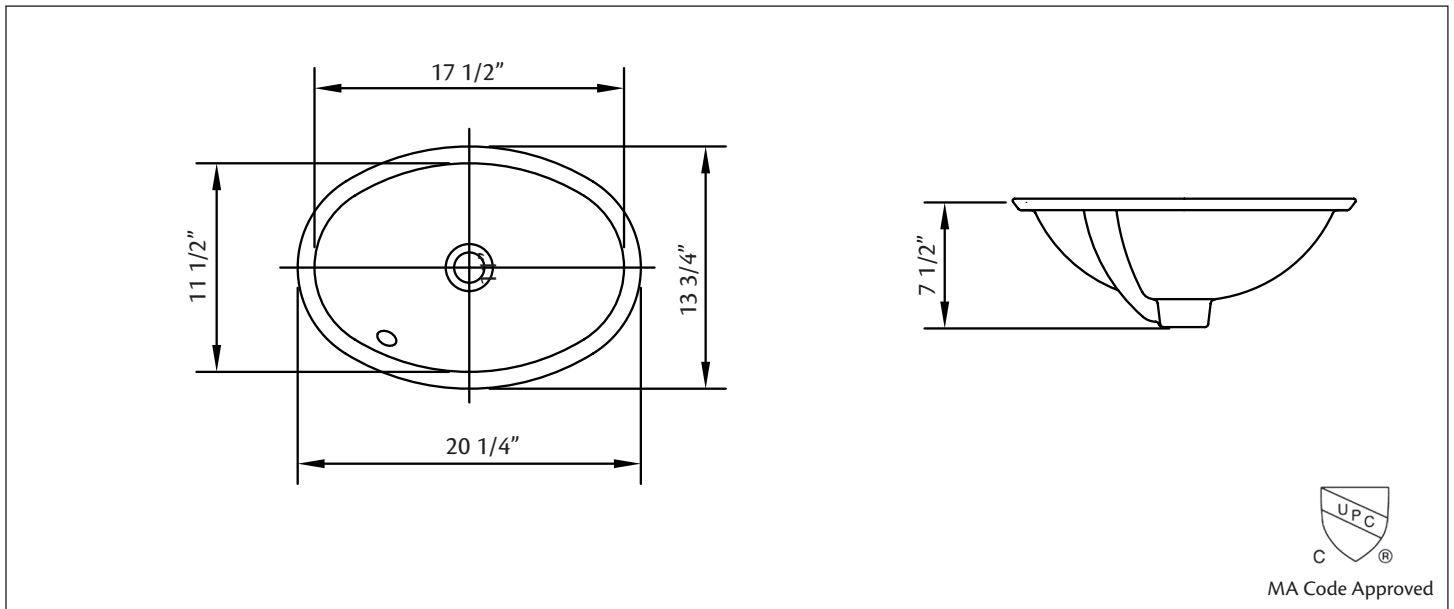

## 1125 OVAL Undermount Basin

17 1/2" x 11 1/2" I.D.

*Cheviot Products' vitreous china lavatories are finely crafted for outstanding beauty and practicality. Fired onto each sink is a fine glaze of powdered glass to ensure a lifetime of durability, ease of cleaning, and resistance to bacteria and other microbes.*

**Colours:** White, Biscuit

**Related Products:** All Cheviot Products Lavatory Faucets

**5220 Widespread  
Lavatory Faucet**

**5236 4" Centreset  
Faucet**

**5216 METRO  
Single Hole Faucet**

**5291 CONTEMPORARY  
Widespread Faucet**

**Note:** Rough-in dimensions may vary +/- 1/2" and are subject to change. No responsibility is assumed by Cheviot Products Inc. One Year Limited Warranty against manufacturer's defects.