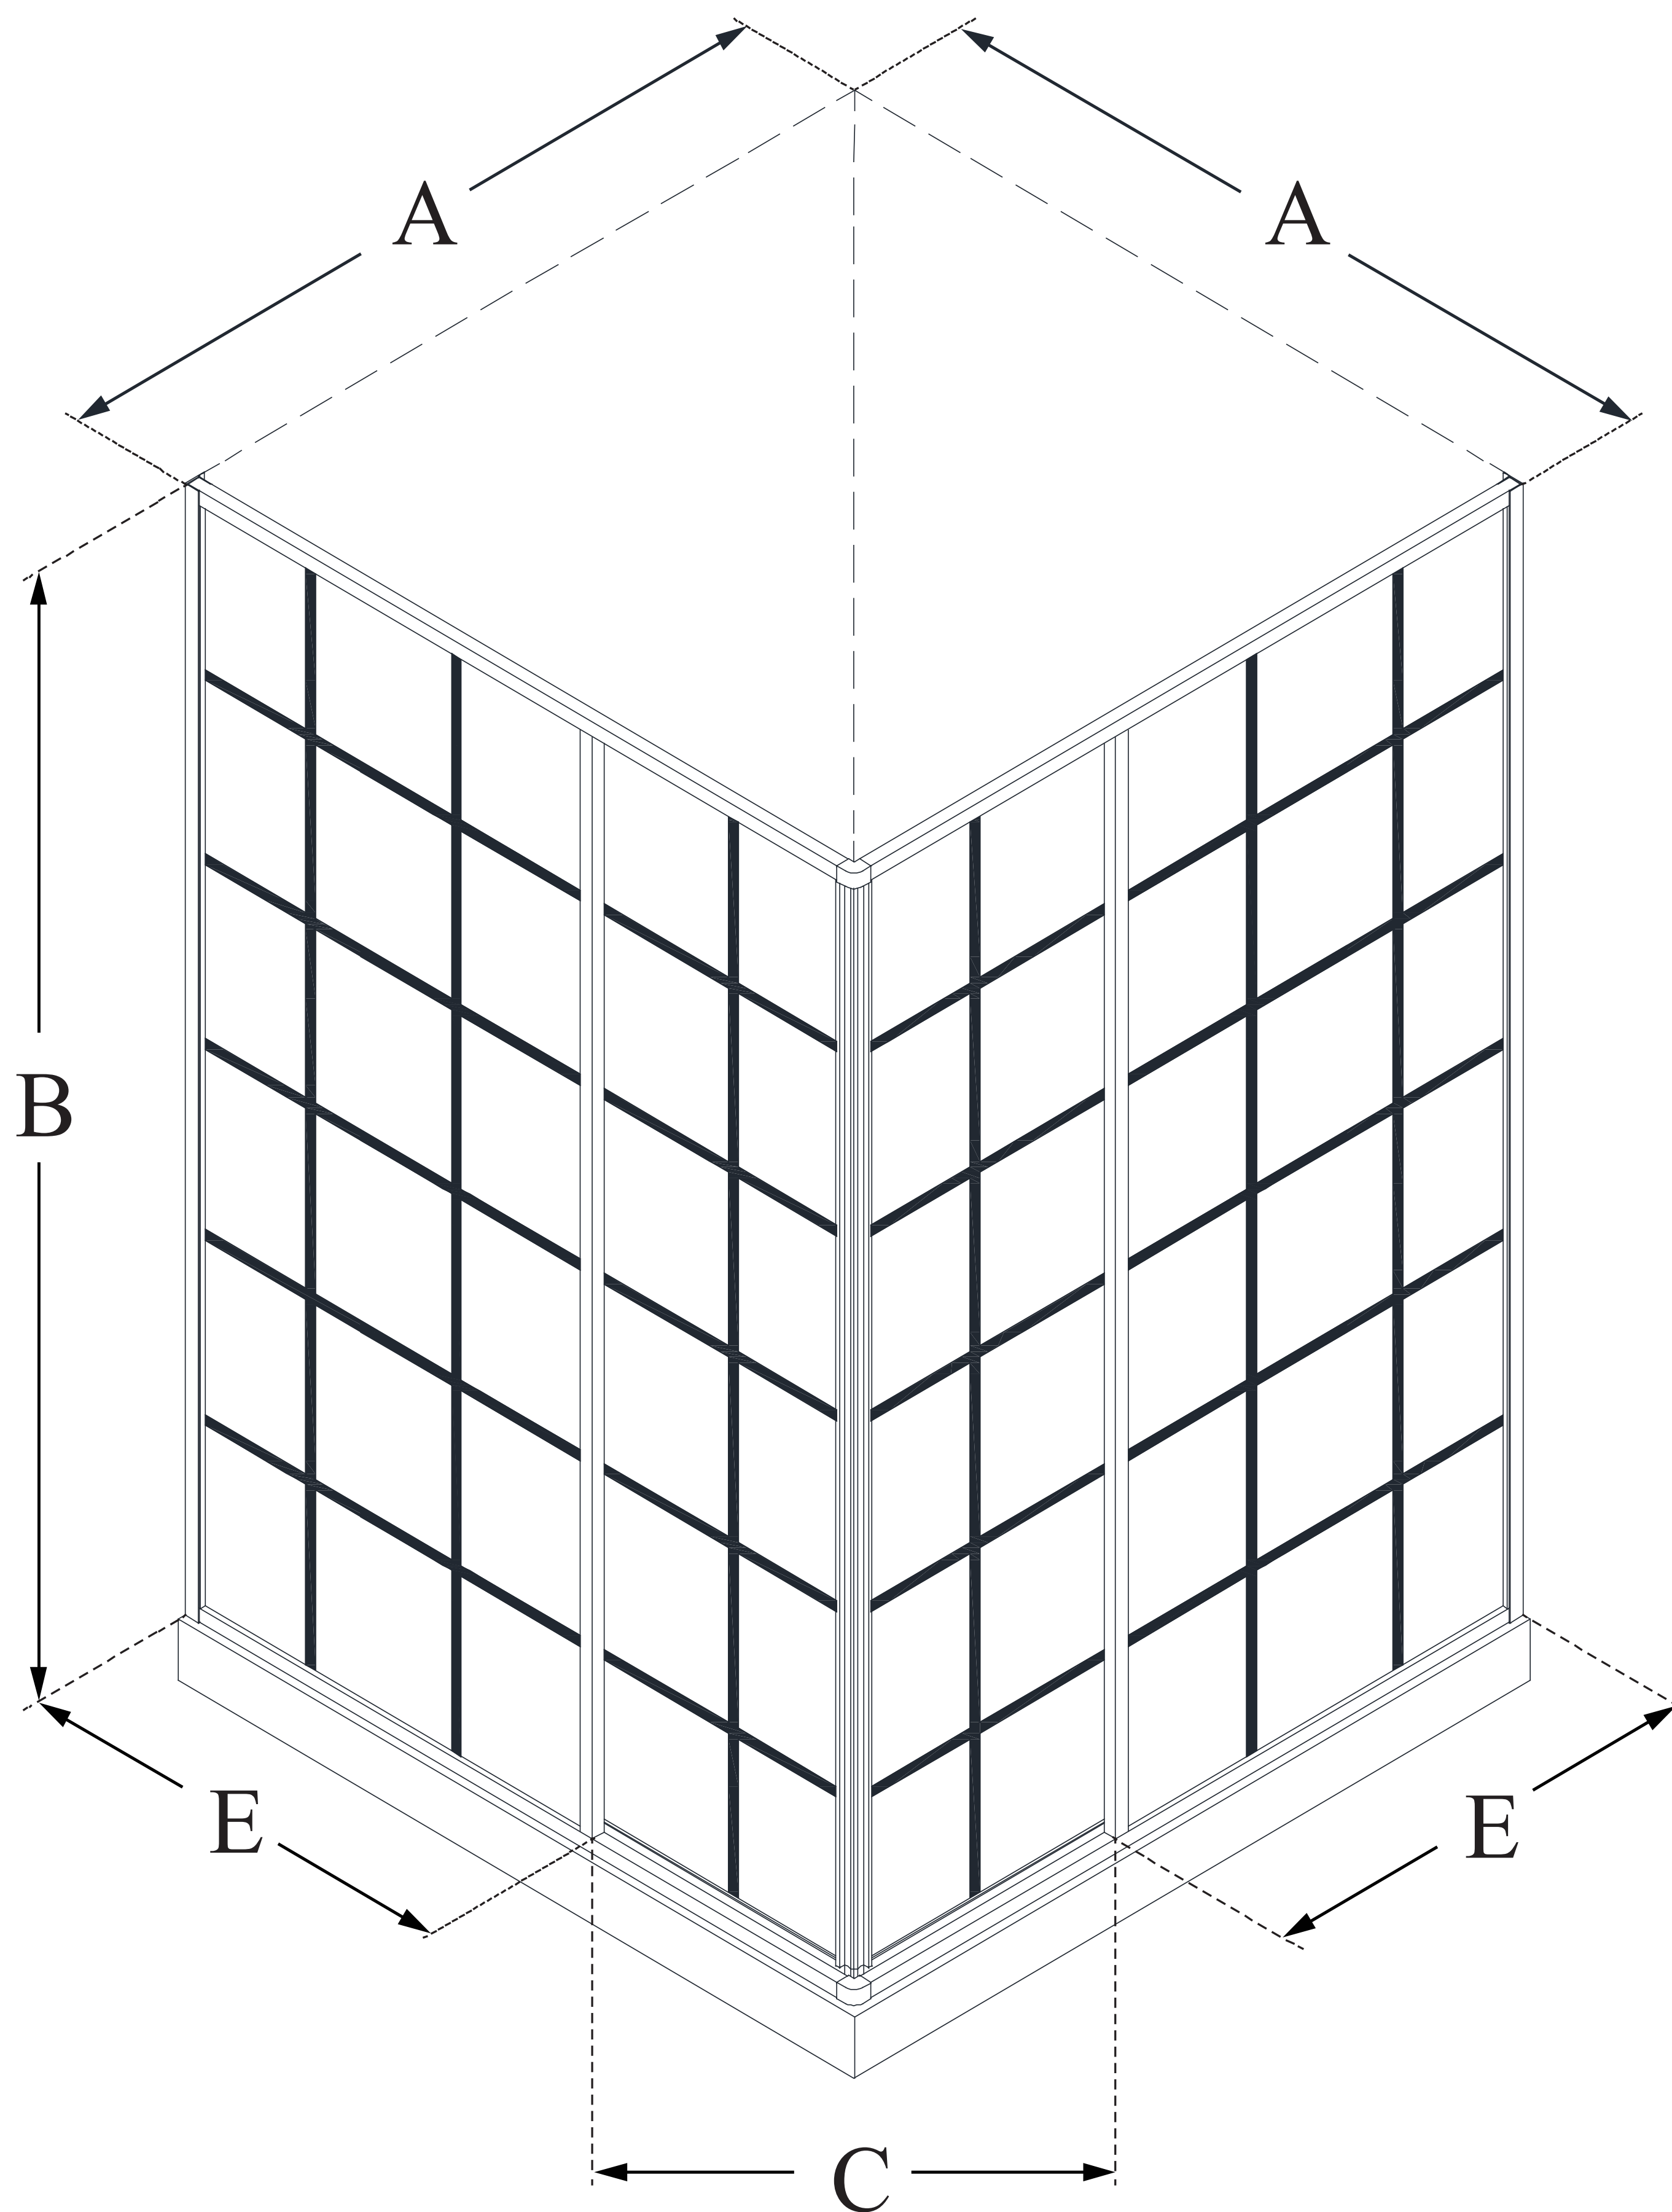

SHEN-8140400-89

FRENCH CORNER

DreamLine French Corner 40 1/2 in.
D x 40 1/2 in. W x 72 in. H Framed
Sliding Shower Enclosure

SLIDING DOOR

CONFIGURATION DIMENSIONS:

A: 40 7/16 in.

MODEL WIDTH

B: 72 in.

MODEL HEIGHT

C: 20 3/4 in.

ACCESS WIDTH

D: 17 7/8 in.

DOOR WIDTH

E: 22 5/8 in.

INLINE PANEL WIDTH

DreamLine reserves the right to update or modify the hardware or materials pictured without prior notice for the purpose of product improvement and customer satisfaction.