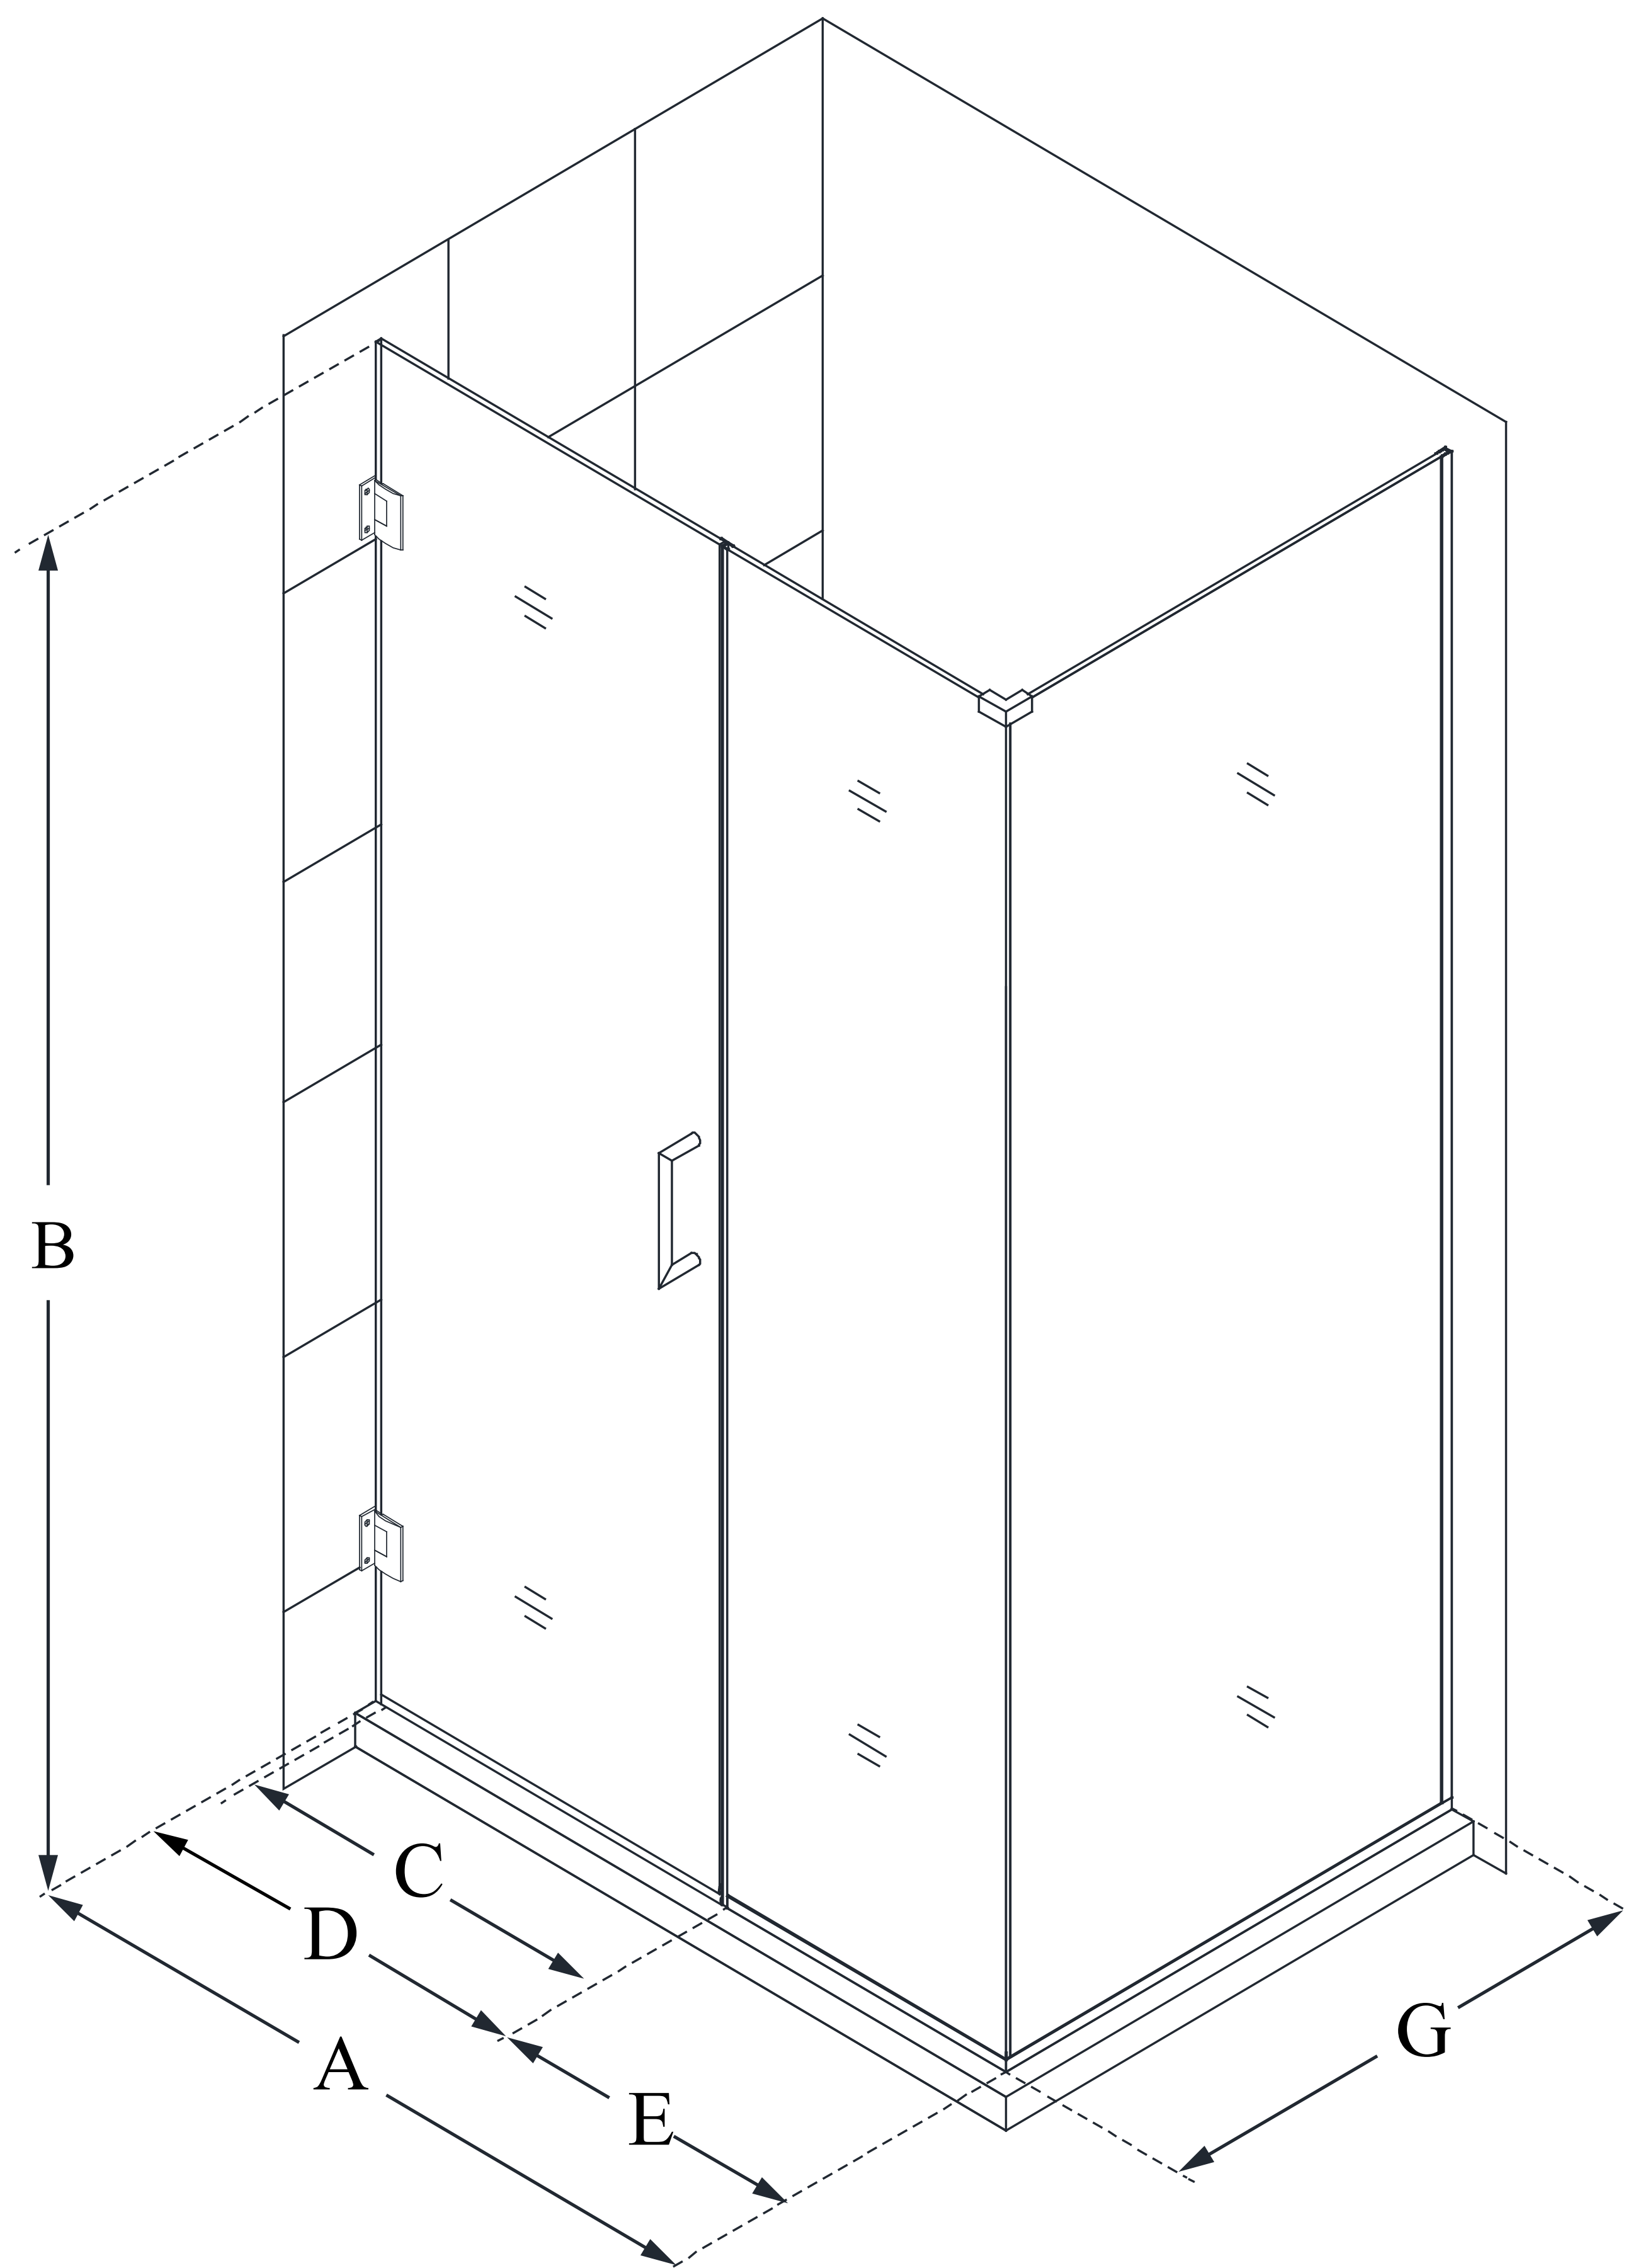

# UNIDOOR PLUS

DreamLine Unidoor Plus 45  
1/2 in. W x 34 3/8 in. D x 72 in.  
H Frameless Hinged Shower  
Enclosure, Clear Glass

**SWING DOOR**

## CONFIGURATION DIMENSIONS:

**A: 45 1/2 in.**

MODEL WIDTH

**B: 72 in.**

MODEL HEIGHT

**C: 22 in.**

ACCESS WIDTH

**D: 23 in.**

DOOR WIDTH

**E: 22 1/2 in.**

INLINE PANEL WIDTH

**G: 34 3/8 in.**

RETURN PANEL WIDTH

DreamLine reserves the right to update or modify the hardware or materials pictured without prior notice for the purpose of product improvement and customer satisfaction.