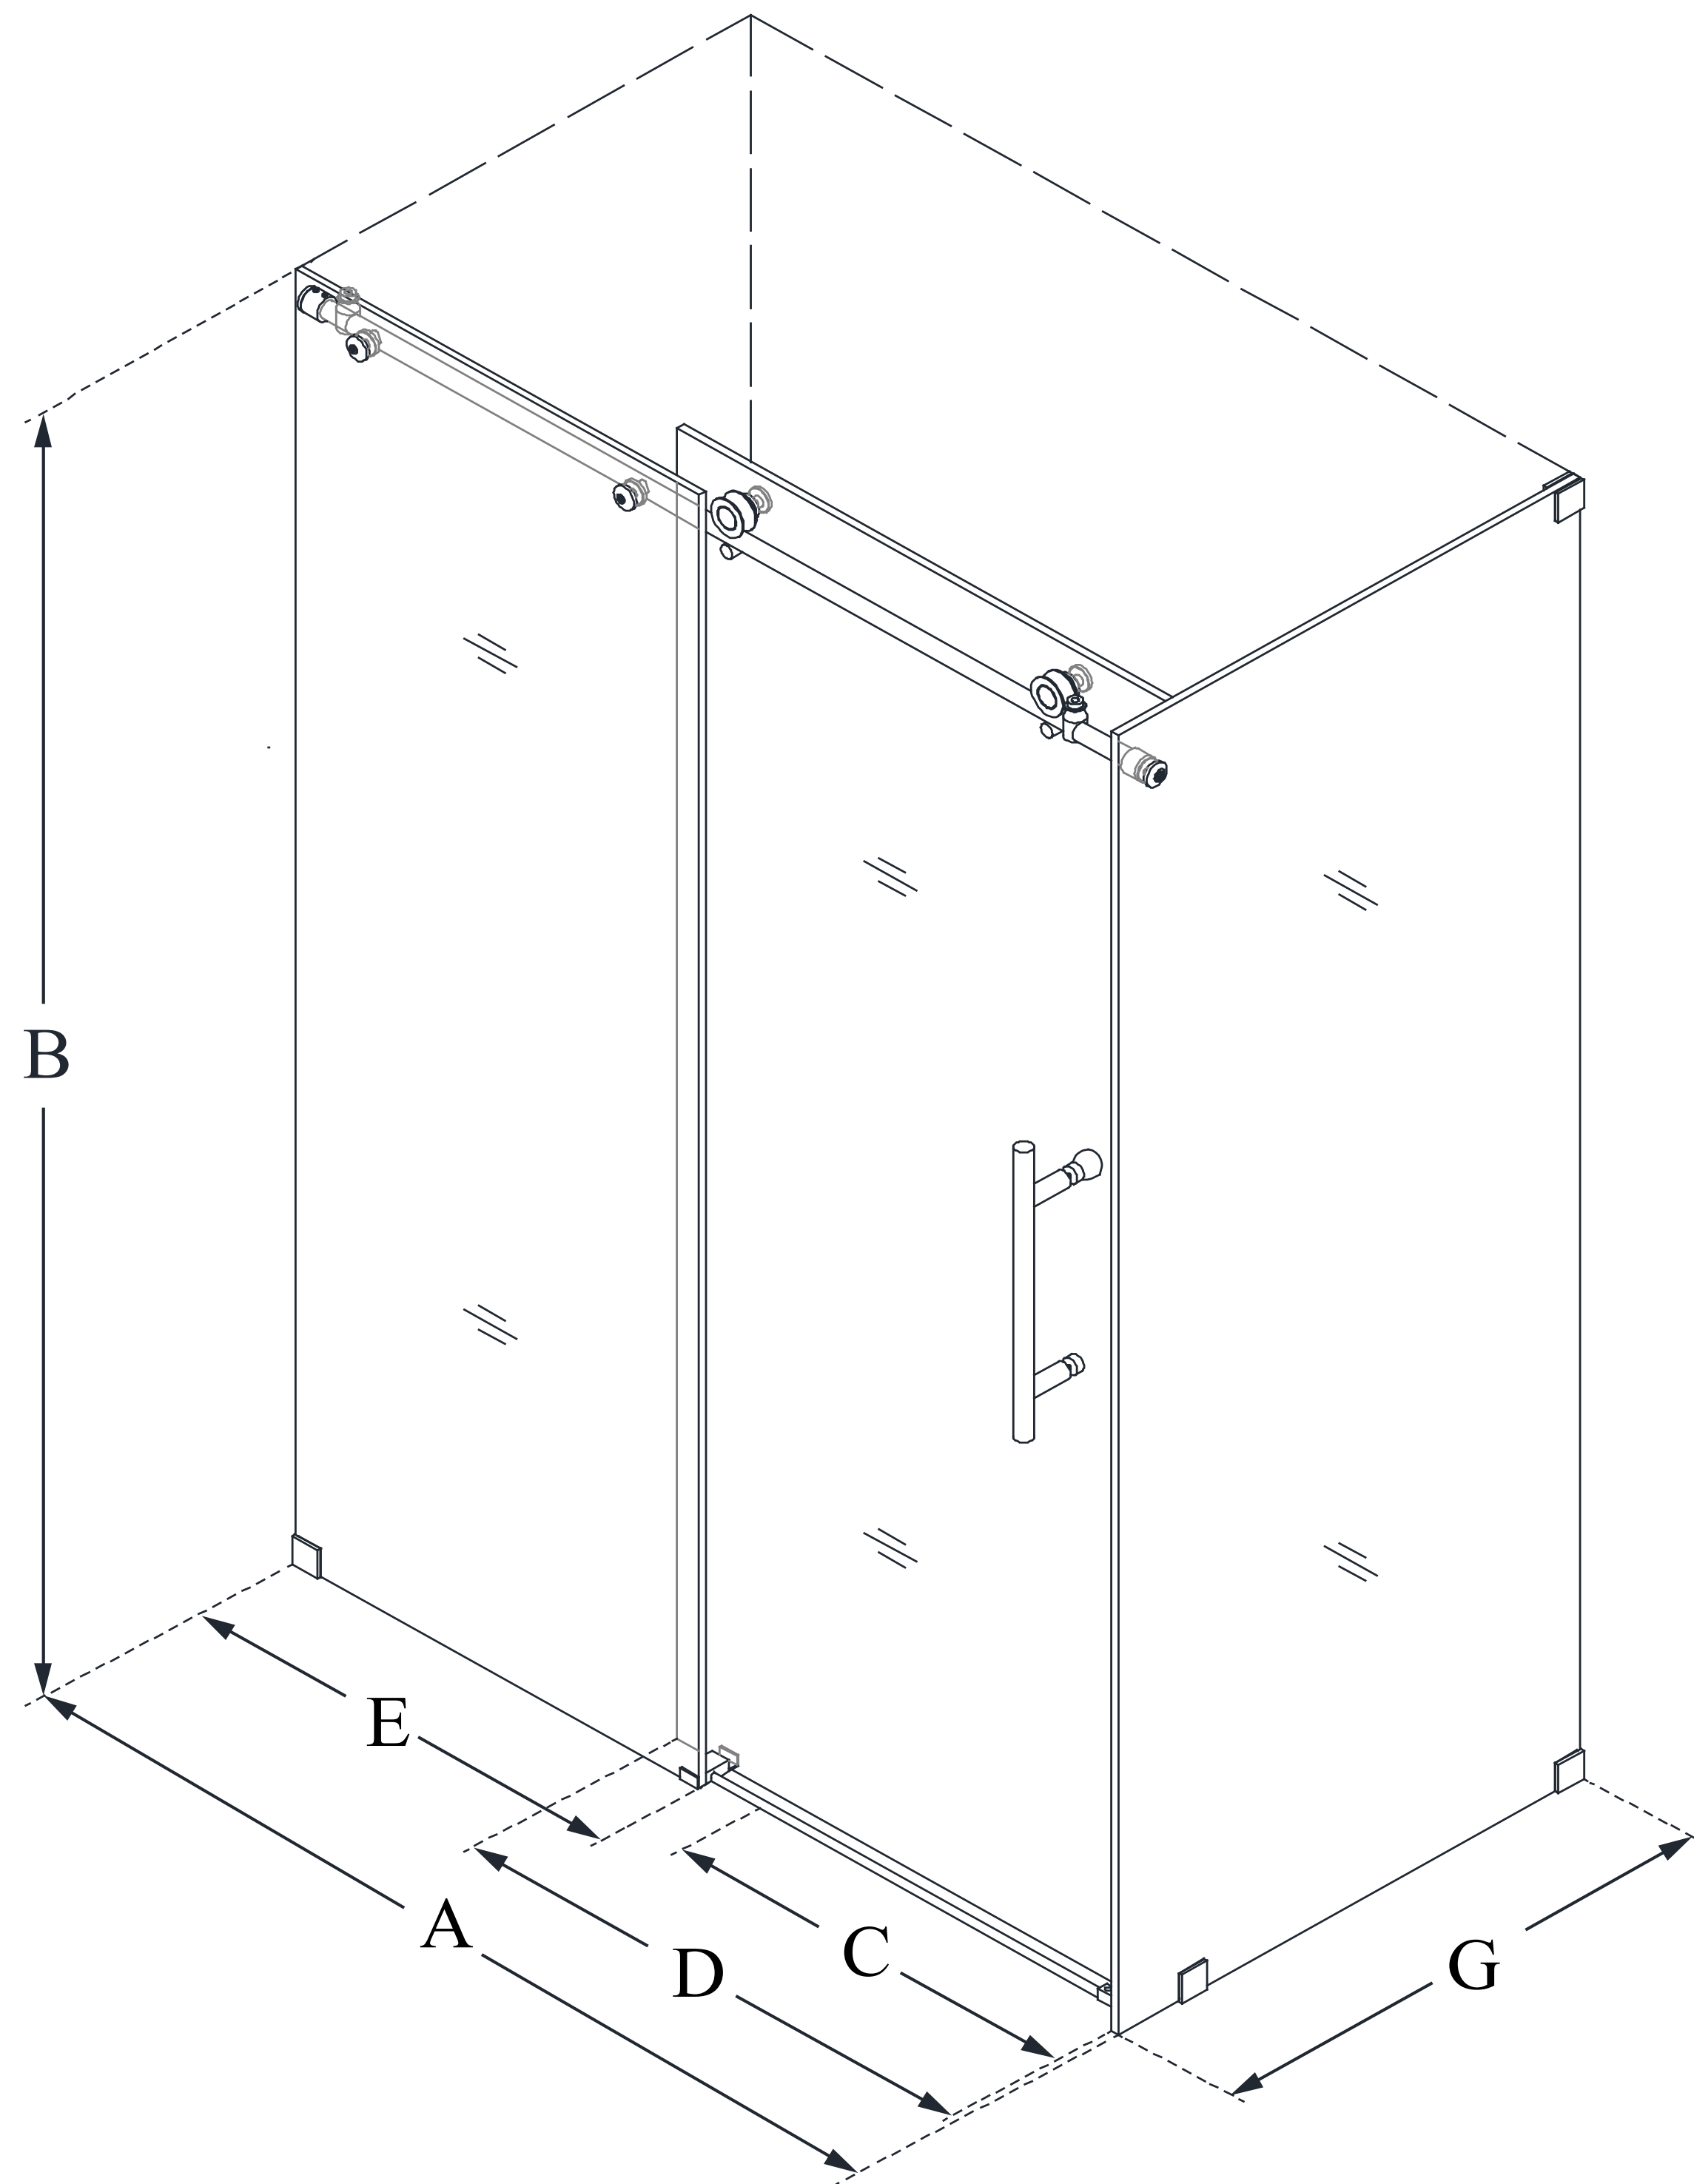

**SHEN-6132481
ENIGMA-X**

**CONFIGURATION
DIMENSIONS:**

- A: MODEL WIDTH**
44 3/8 - 48 3/8 in.

- B: MODEL HEIGHT**
76 in.

- C: ACCESS WIDTH**
16 - 20 in.

- C2: ACCESS HEIGHT**
72 1/8 in.

- D: DOOR WIDTH**
26 in.

- E: INLINE PANEL WIDTH**
23 1/8 in.

- G: RETURN PANEL WIDTH**
32 1/2 in.

MATCHING SHOWER BASE
DLT-1034481, DLT-1034482

BASE OPTIONS
White, Biscuit (-22), Black (-88)

BASE DRAIN LOCATION
Left or Right

MINIMUM THRESHOLD REQUIRED
2 3/4 in.