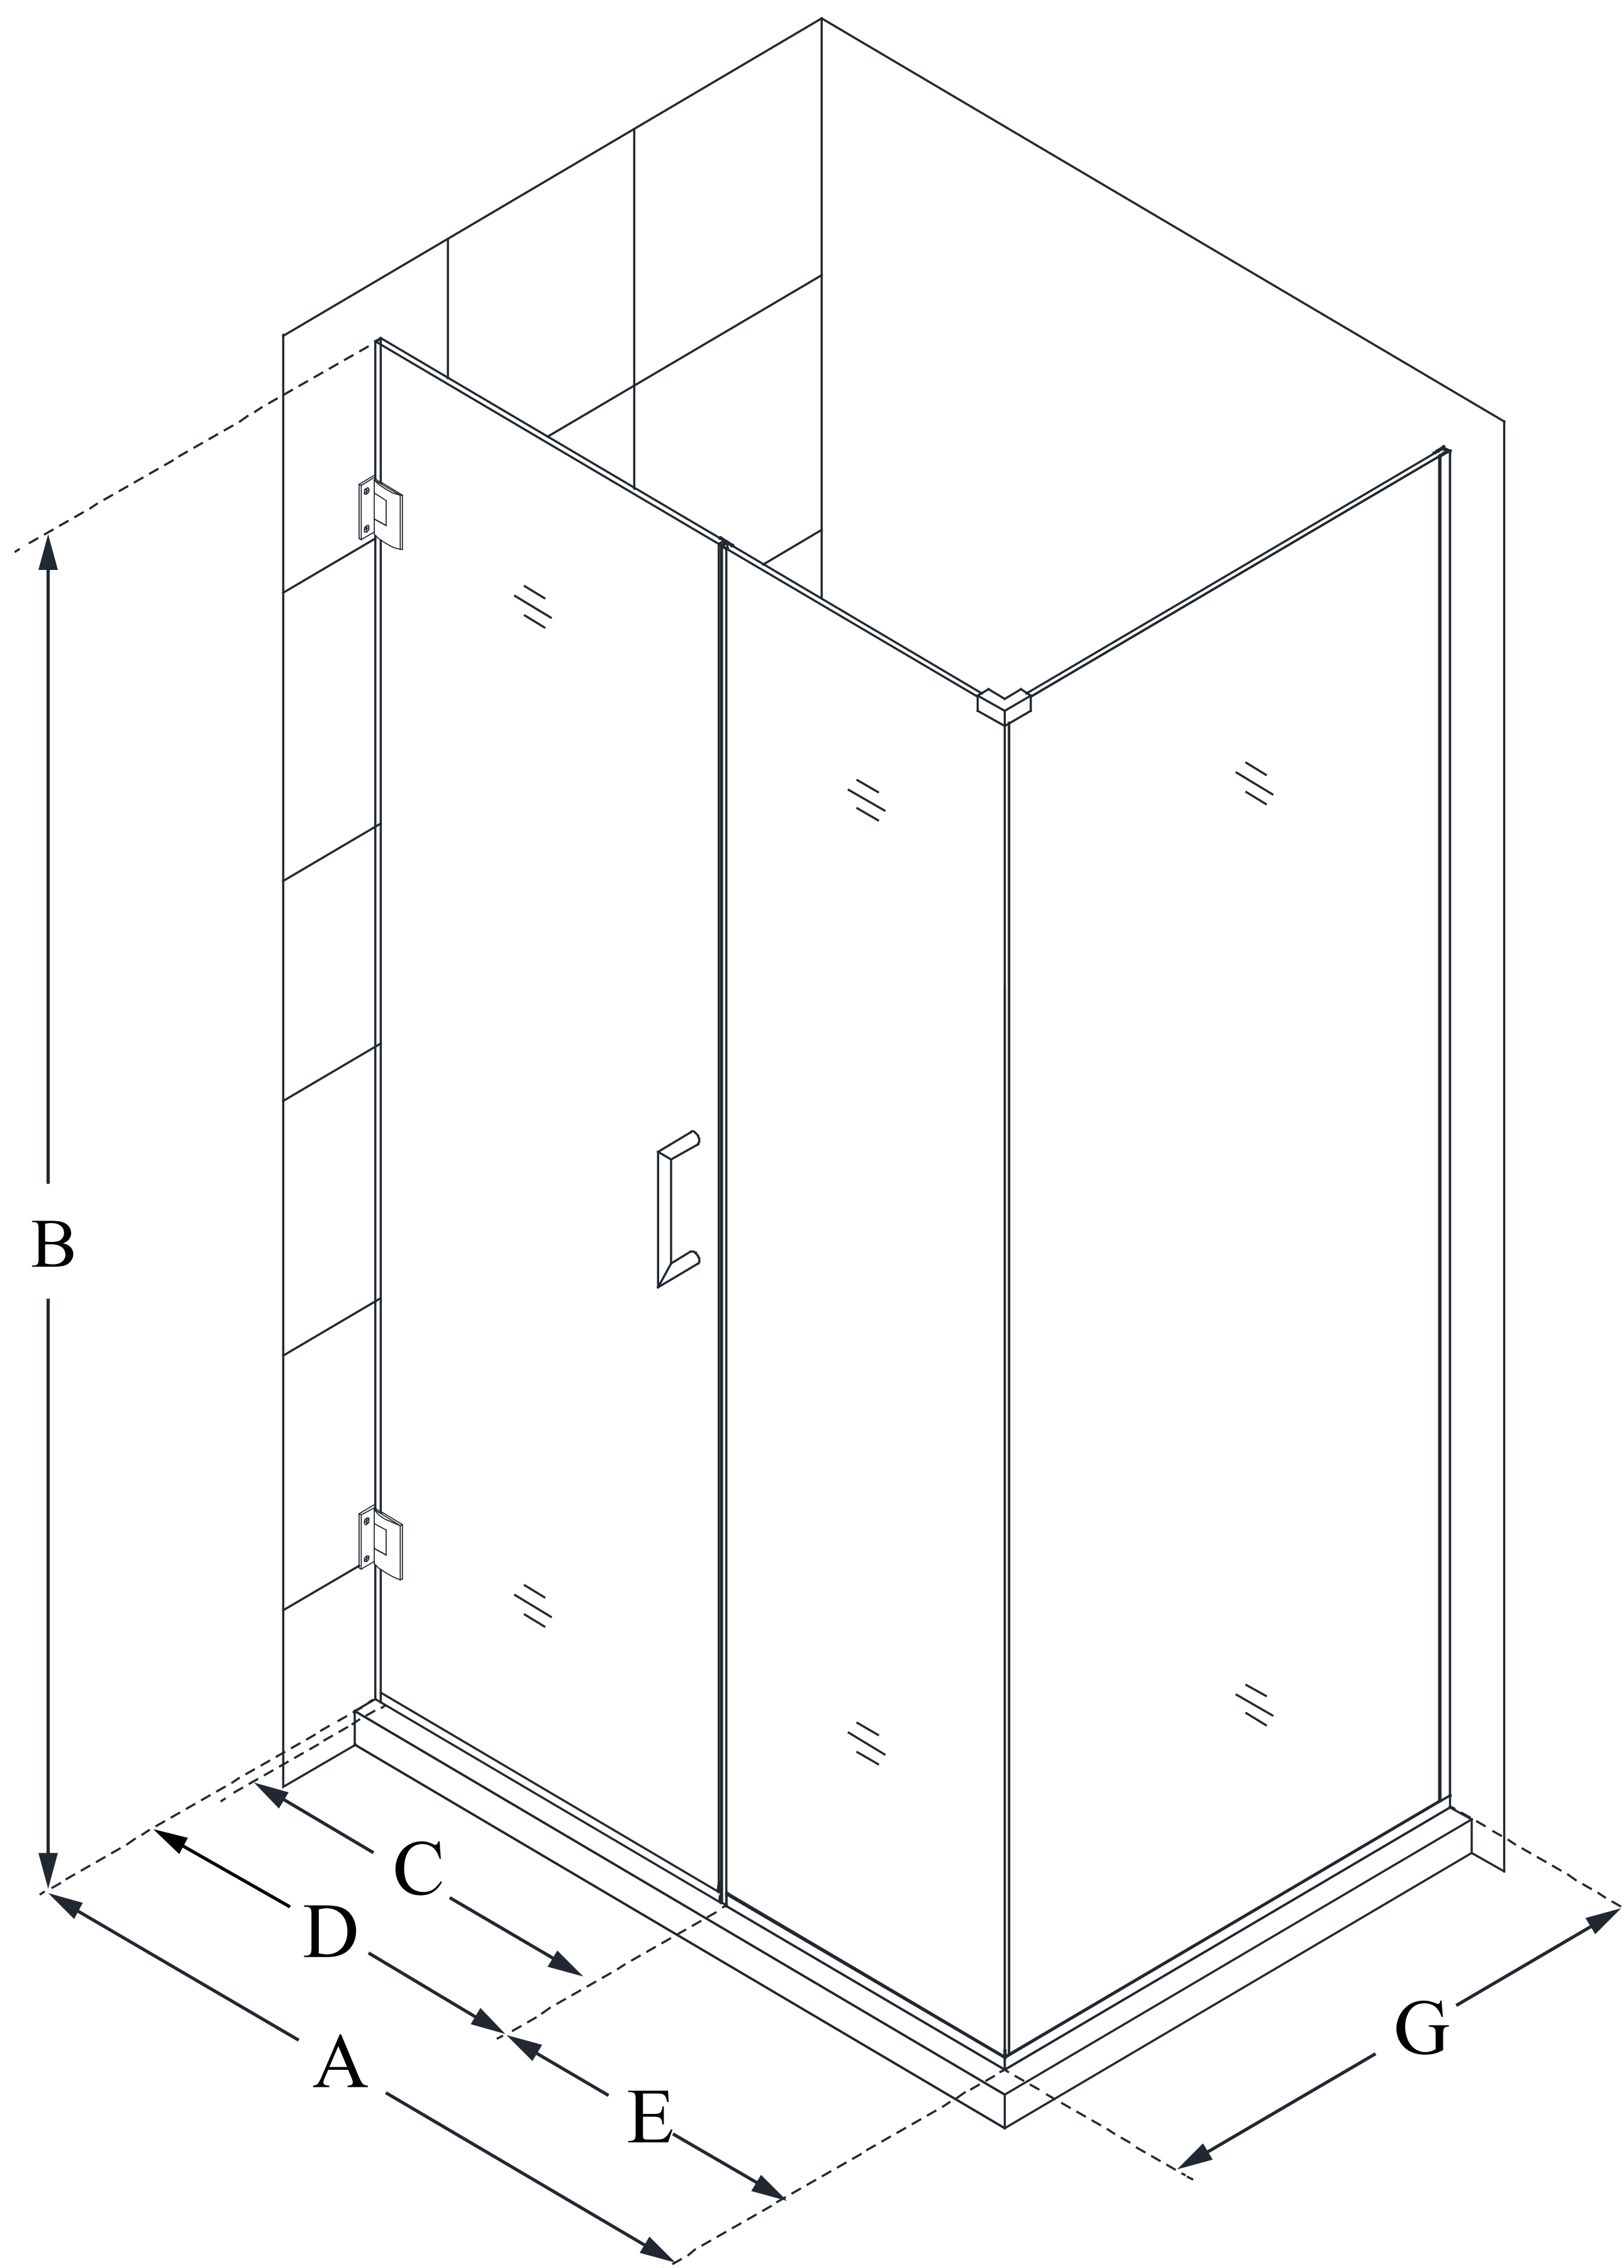

SHEN-24375340

UNIDOOR PLUS

DreamLine Unidoor Plus 37
1/2 in. W x 34 3/8 in. D x 72 in.
H Frameless Hinged Shower
Enclosure, Clear Glass

SWING DOOR

CONFIGURATION DIMENSIONS:

A: 37 1/2 in.

MODEL WIDTH

B: 72 in.

MODEL HEIGHT

C: 22 in.

ACCESS WIDTH

D: 23 in.

DOOR WIDTH

E: 14 1/2 in.

INLINE PANEL WIDTH

G: 34 3/8 in.

RETURN PANEL WIDTH

DreamLine reserves the right to update or modify the hardware or materials pictured without prior notice for the purpose of product improvement and customer satisfaction.