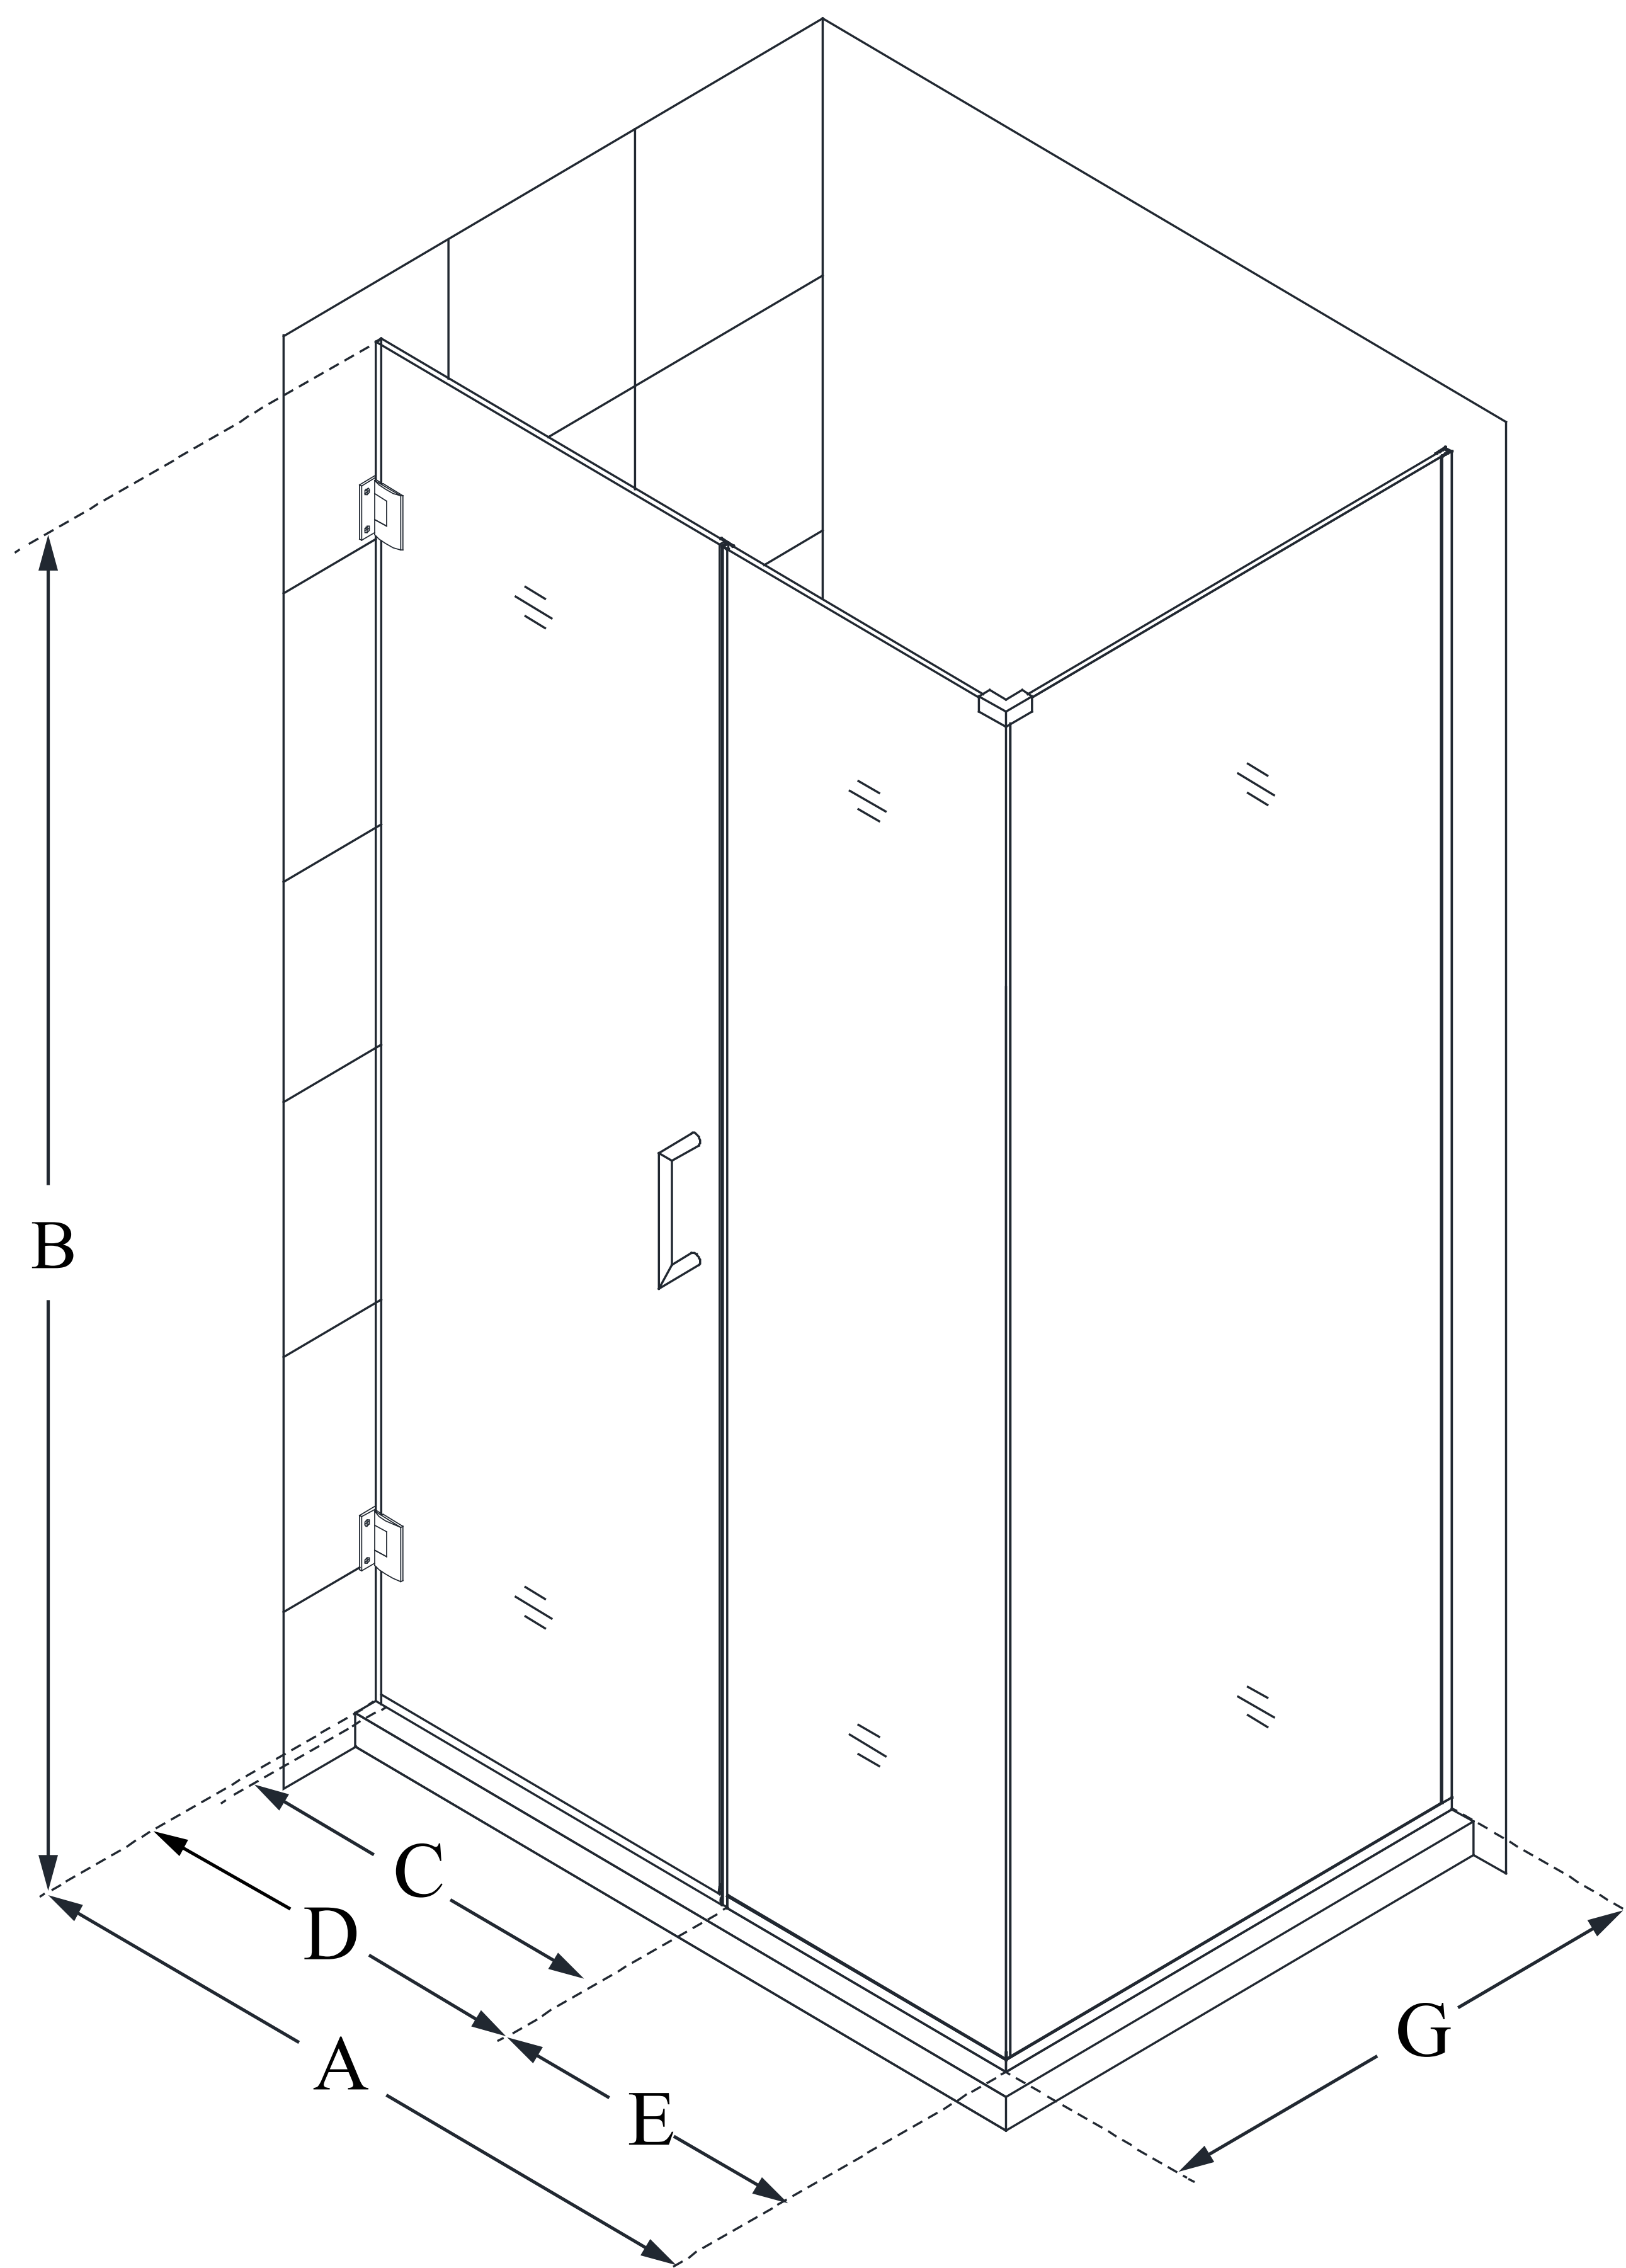

# UNIDOOR PLUS

DreamLine Unidoor Plus 59 in. W  
x 34 3/8 in. D x 72 in. H Frameless  
Hinged Shower Enclosure, Clear  
Glass

**SWING DOOR**

## CONFIGURATION DIMENSIONS:

**A: 59 in.**

MODEL WIDTH

**B: 72 in.**

MODEL HEIGHT

**C: 28 in.**

ACCESS WIDTH

**D: 29 in.**

DOOR WIDTH

**E: 30 in.**

INLINE PANEL WIDTH

**G: 34 3/8 in.**

RETURN PANEL WIDTH

DreamLine reserves the right to update or modify the hardware or materials pictured without prior notice for the purpose of product improvement and customer satisfaction.