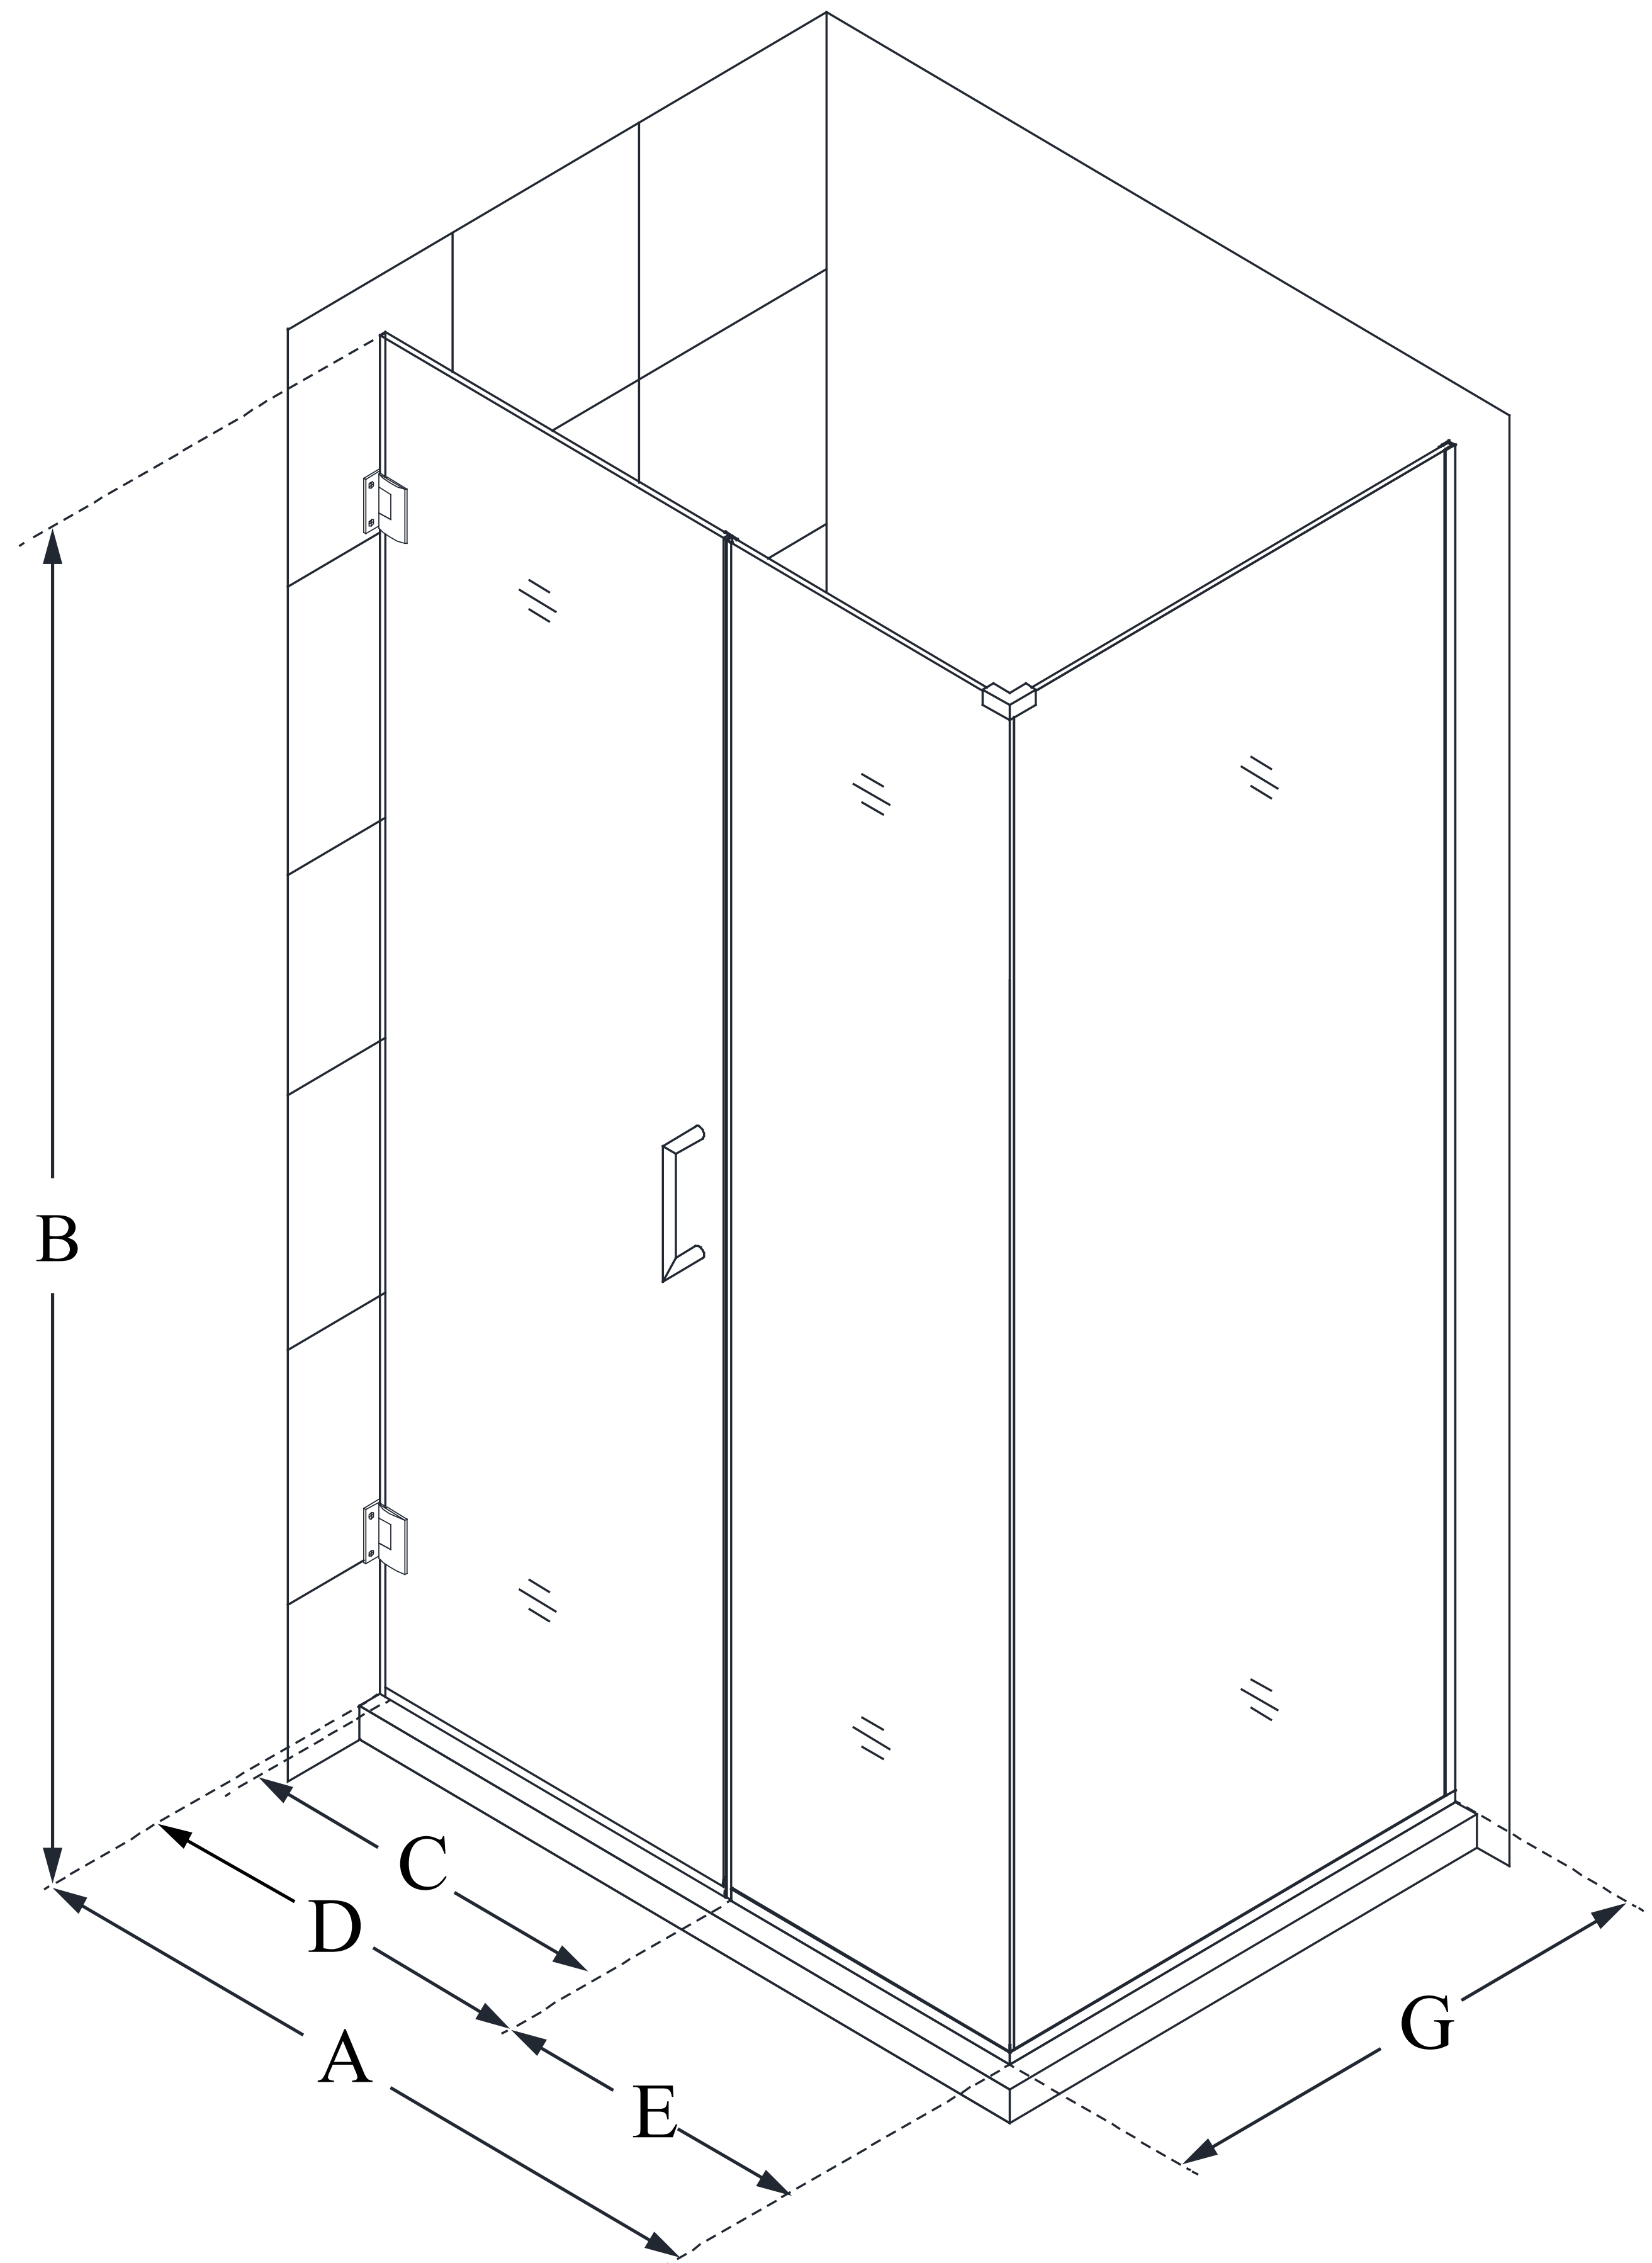

SHEN-24495340

UNIDOOR PLUS

DreamLine Unidoor Plus 49
1/2 in. W x 34 3/8 in. D x 72 in.
H Frameless Hinged Shower
Enclosure, Clear Glass

SWING DOOR

CONFIGURATION DIMENSIONS:

A: 49 1/2 in.

MODEL WIDTH

B: 72 in.

MODEL HEIGHT

C: 26 in.

ACCESS WIDTH

D: 27 in.

DOOR WIDTH

E: 22 1/2 in.

INLINE PANEL WIDTH

G: 34 3/8 in.

RETURN PANEL WIDTH

DreamLine reserves the right to update or modify the hardware or materials pictured without prior notice for the purpose of product improvement and customer satisfaction.